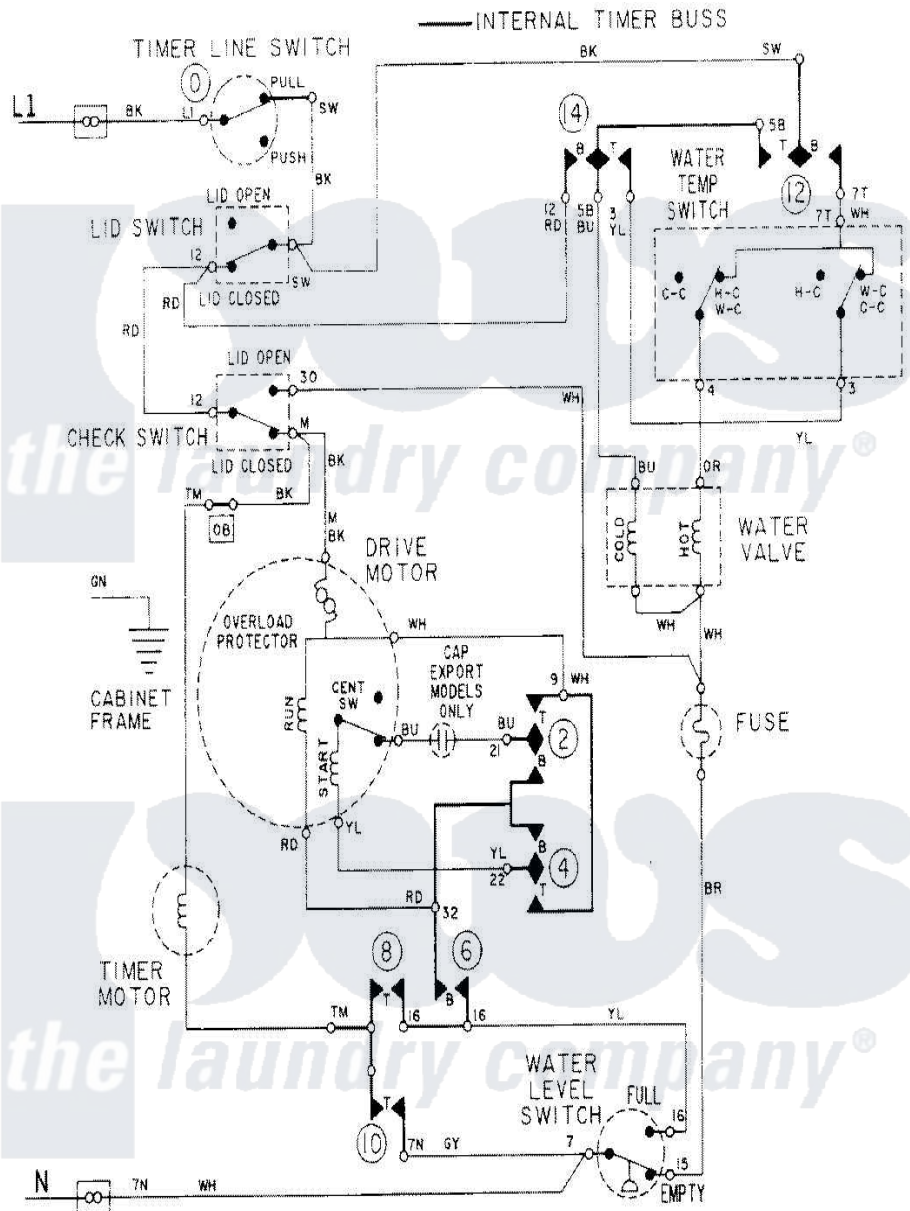

Maytag LAT8214AAM 08 - WIRING INFORMATION

Maytag Residential Maytag LAT8214AAM Washer Parts Parts Diagram 08 - WIRING INFORMATION
 Click on the part number to view part

Item	Original Part Number	Replaced By	Status	Part Description
NI	15001088		Not Available	WIRING INFORMATION