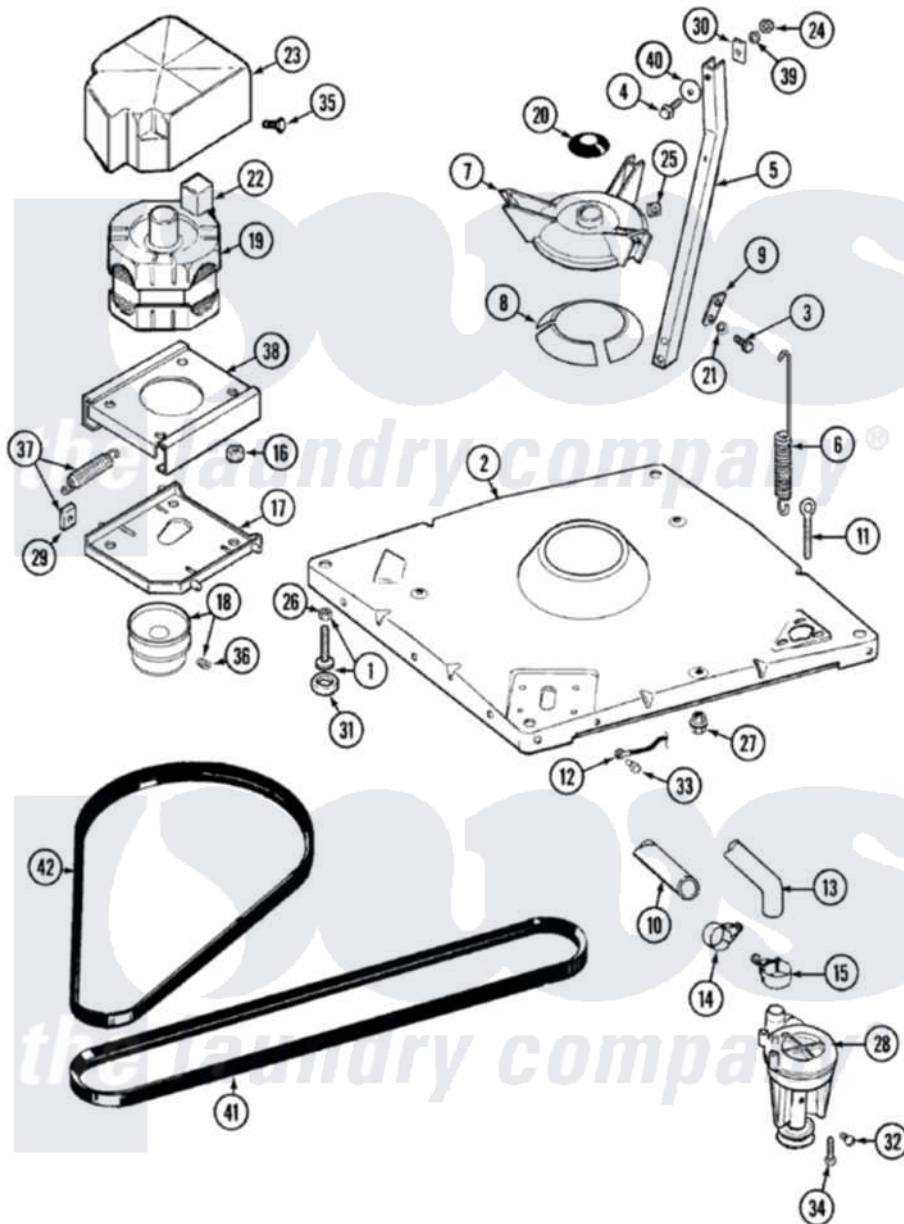

Maytag LAT8214ABE 01 - BASE

Maytag Residential Maytag LAT8214ABE Washer Parts Parts Diagram 01 - BASE
 Click on the part number to view part

Item	Original Part Number	Replaced By	Status	Part Description
1	Y302699	22003428		Leg, Adjustable
2	22001172	22002150		Base
3	Y015627			Screw- Hex
4	205254	W10175938		Bolt
"	200744	W10175939		Bolt
5	213053			Brace, Tub Part Not Used
6	22001300			Spring, Centering
7	203725			Damper W/Bolt And Clip
8	203956			Damper Pad Kit
9	213073			Washer, Double Brace
10	214767	22001448		Hose, Pump
11	216416			Bolt, Eye/Centering Spring
12	901220			Ground Wire
13	213045			Hose, Outer Tub Part Not Used
14	202574	3367052		Clamp, Hose
15	202574	3367052		Clamp, Hose

16	Y311426	3400029	Nut, Adapter Plate
17	22001301		Mount, Motor Lower-Assembly
18	200816	6-2008160	Pulley- MO
19	201805	12002351	Motor-Drve
20	211028	22001586	Deflector, Water
21	911852	486009	Lockwasher
22	205132	Not Available	SWITCH, MOTOR EXTERNAL START No.201664-14,205463- 4 & 201800-4
"	206505	Not Available	PROD. No.201664-15, & No.205463-3.
23	215098		Shield, Motor
24	Y052734		Nut, Carrage Bolts And Bracket
25	Y052785		Nut, Brace To Damper
26	210385		Lock Nut For Adjustable Leg
27	211949		Nut, Adjustment Eyebolt
28	202203	6-2022030	Pump As Pa
29	204998	205000	Roller And Spring Kit 4+Spr
30	212979	Not Available	WASHER, TUB BRACE
31	210684		Foot, Adjustable Leg
32	Y015408	22003235	Screw, Bearing Insert
33	912365	3370225	Screw
34	211880		Screw, HeX Head No.10 X 1/2 Inc
35	213121	3400111	Screw, 12-14 X 5/8
36	Y053241		Set Screw, Motor Pulley
37	205000		Roller And Spring Kit 4+Spr
38	214956		Motor Mount Assembly
39	Y054867		Washer, Lock
40	211100		Washer, Outer Tub
41	211124		Part Not Used
42	211125		V Belt, DriVe Pulley