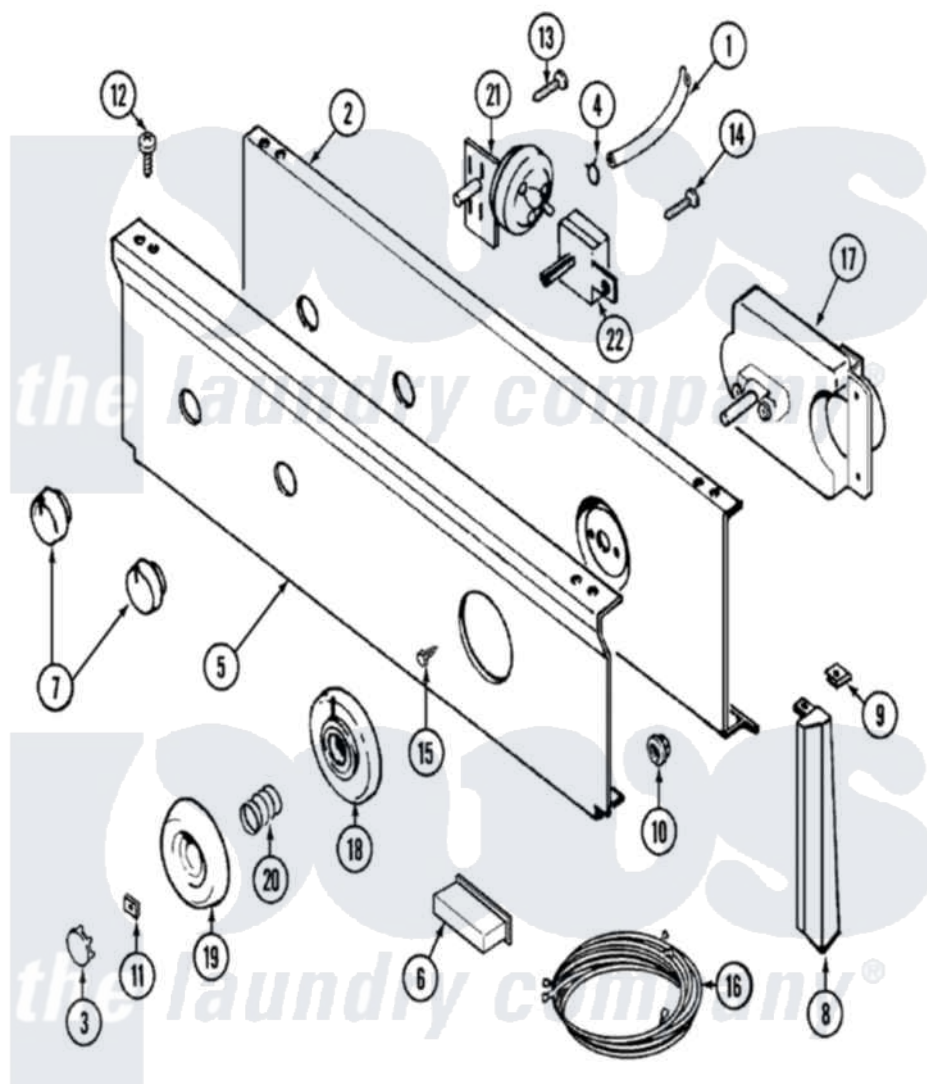

Maytag LAT8214ABE 04 - CONTROL PANEL

Maytag [Residential Maytag LAT8214ABE Washer Parts](#) Parts Diagram 04 - CONTROL PANEL
 Click on the part number to view part

Item	Original Part Number	Replaced By	Status	Part Description
1	22001036	22001619		Tube, Water Level Switch
2	22001132			Plate, Support
"	315483	3370225		Screw
"	204807			Ground Wire, Supp. Plte To Top Cover
3	216250	22001446		Cap, Knob
4	410296	596669		Clamp, Manifold
5	22001037		Not Available	PANEL, CONTROL (WHT)
6	214897			Pad, Control Panel
7	22001268		Not Available	KNOB ASSY. (WHT)
8	22001291			End Cap, Control Panel
"	22001289		Not Available	END CAP, CTRL. PNL. (LT-WHT)
9	214894			Fastener, End Cap
10	214872			Palnut, End Cap Note: Nut, Lamp Holder
11	211605			Bezel, Timer Dial

12	210932		Screw, No.8 X 9/16 Ctsk Note: Screw, Inlet Duct
13	211168	W10139210	Screw, 8-18 X 5/16
14	211168	W10139210	Screw, 8-18 X 5/16
15	216412		Screw, Bracket To Timer
16	22001316		Wire Harness, Main
17	22001025		Timer RPR
18	22001265		Bezel, Timer Knob
19	22001198	Not Available	KNOB, TIMER (WHT)
20	211065		Spring, Index Wheel
21	208207		Switch, Pressure
22	208283	Not Available	SWITCH, WATER TEMPERATURE
23	22001104	Not Available	MANUAL, USE & CARE