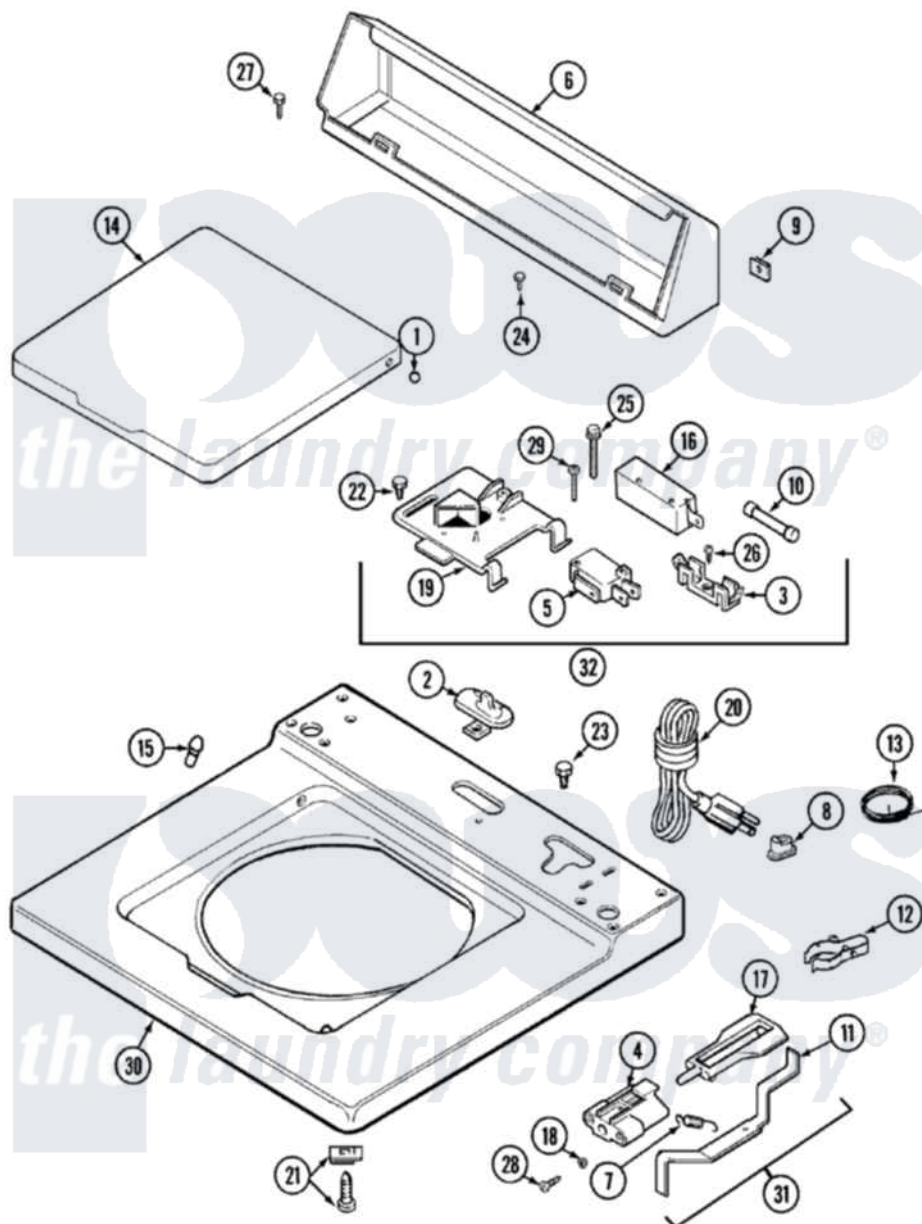

Maytag LAT8214ABE 05 - TOP

Maytag [Residential Maytag LAT8214ABE Washer Parts](#) Parts Diagram 05 - TOP
 Click on the part number to view part

Item	Original Part Number	Replaced By	Status	Part Description
1	211726			Hinge, Ball Lid
2	207159	489355		Screw, 8 X 1/2
"	22001298			Cap, Top Cover
3	207167			Block, Fuse
4	216256		Not Available	BRACKET, UNBALANCE
5	207166			Switch, Check
6	205635			Console
7	213720			Spring, Lid Switch
8	211881			Grommet, Cord Part Not Used-Gas Models Only
9	215075			Fastener, Control Panel To Console
10	207168	22001682		Switch Assembly, Lid W/4amp Fuse
11	22001136			Lever, Unbalance
12	301548			Clamp, Ground Wire
13	311155			Ground Wire And Clamp

14	22001028	22001893	Lid
15	212716		Bumper, Lid
16	205415	279347	Switch-Lid
17	216255		Plunger, Lid Switch
18	211500		Washer, Bracket To Top Cover
19	Y215699	22001678	Bracket, Switch And Fuse
20	208194	22003062	Cord, Power
21	204445		Screw And Fastener Assembly
22	207159	489355	Screw, 8 X 1/2
23	315483	3370225	Screw
24	216423	3370225	Screw
25	213501		Screw, No.6-20 X 1-1/8 Inch
26	Y311711		Screw, Fuse Block
27	Y313559		Screw
28	910182	25-7809	Screw, No.6-20 1/2 Flthd Torx
29	22001352		Screw, Check Switch
30	22001117		TOP COVER ASSEMBLY (WHT)
31	22001311		Unbalance Lever Assembly
32	207176	22001682	Switch Assembly, Lid W/4amp Fuse