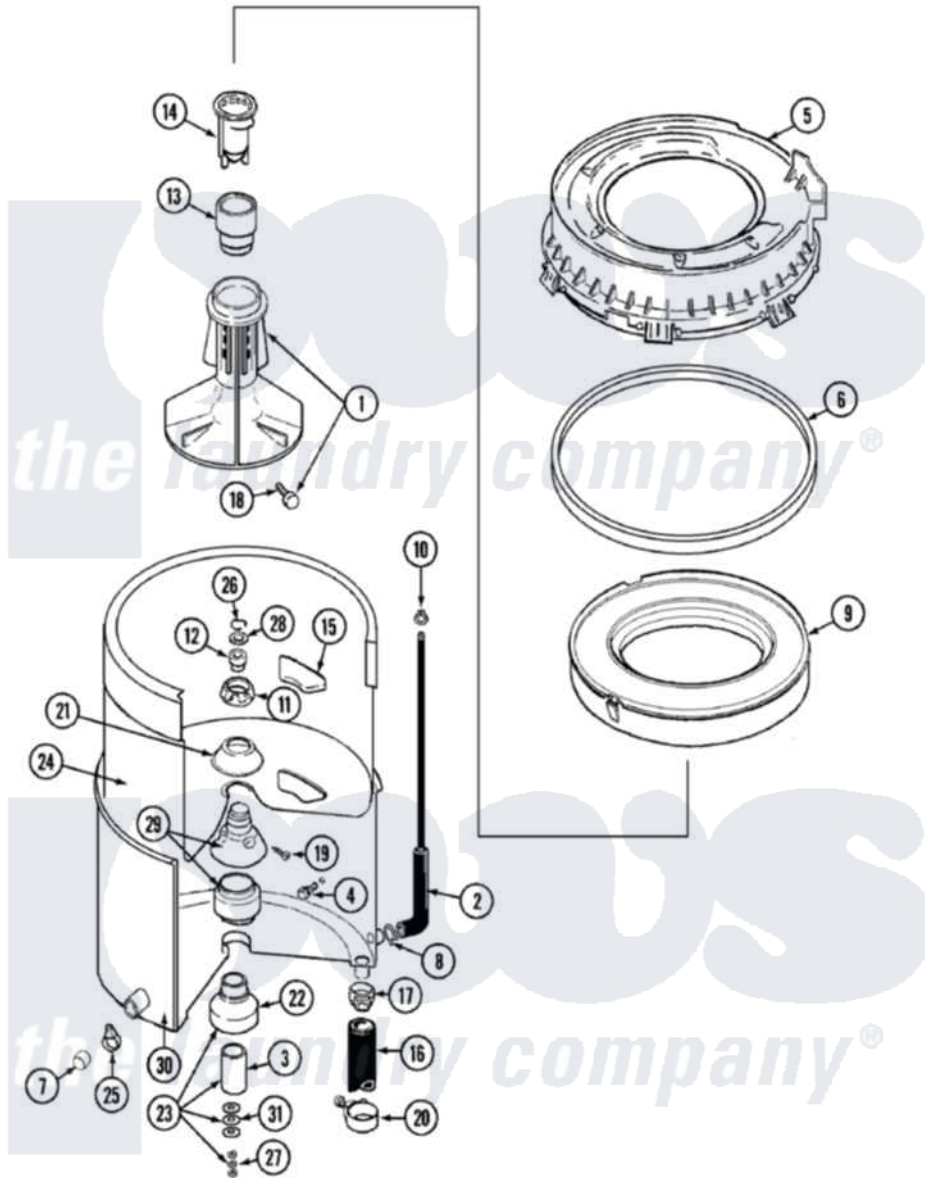

# Maytag LAT8214ABE 07 - TUB

Maytag [Residential Maytag LAT8214ABE Washer Parts](#) Parts Diagram 07 - TUB  
 Click on the part number to view part

Item	Original Part Number	Replaced By	Status	Part Description
1	<a href="#">207228</a>			Agitator W/Lock Screw
2	22001036	<a href="#">22001619</a>		Tube, Water Level Switch
3	<a href="#">211130</a>			Bearing Liner, Tub Bearing
4	200744	<a href="#">W10175939</a>		Bolt
"	205254	<a href="#">W10175938</a>		Bolt
5	<a href="#">22001299</a>			Tub Cover And Gasket Assembly
6	Y22001201	<a href="#">22001007</a>		Gasket, Cover To Tub
7	<a href="#">214725</a>			Cap For Spout-Outer Tub
8	<a href="#">211641</a>			Clamp, 1-1/16"
9	<a href="#">22001142</a>			Ring, Balance
10	410296	<a href="#">596669</a>		Clamp, Manifold
11	211047	<a href="#">6-2110472</a>		Nut- Clamp
12	Y0A4298	<a href="#">6-0A57420</a>		Seal- Agitator
13	<a href="#">22001295</a>			Housing, Dispenser
14	<a href="#">22001294</a>			Cup, Dispensing
15	<a href="#">207219</a>			Filter, Self-Cleaning

16	<a href="#">213045</a>		Hose, Outer Tub Part Not Used
17	201011	<a href="#">285655</a>	Clamp, Hose
18	206478		Not Available
19	211618	<a href="#">22001423</a>	Set Screw, Mounting Stem
20	202574	<a href="#">3367052</a>	Clamp, Hose
21	<a href="#">211210</a>		Washer, Clamping Nut
22	200824	<a href="#">6-2040130</a>	Tub Bearin
23	204013	<a href="#">6-2040130</a>	Tub Bearin
24	<a href="#">22001139</a>		Tub, Inner
25	214739	<a href="#">596669</a>	Clamp, Manifold
26	<a href="#">Y015667</a>		Retaining Ring
27	<a href="#">Y054867</a>		Washer, Lock
28	<a href="#">Y015666</a>		Washer, Retaining -
29	204012	<a href="#">6-2095720</a>	Mounting S
30	22001114		Not Available
31	<a href="#">211100</a>		TUB, OUTER (EX. LARGE)
			Washer, Outer Tub