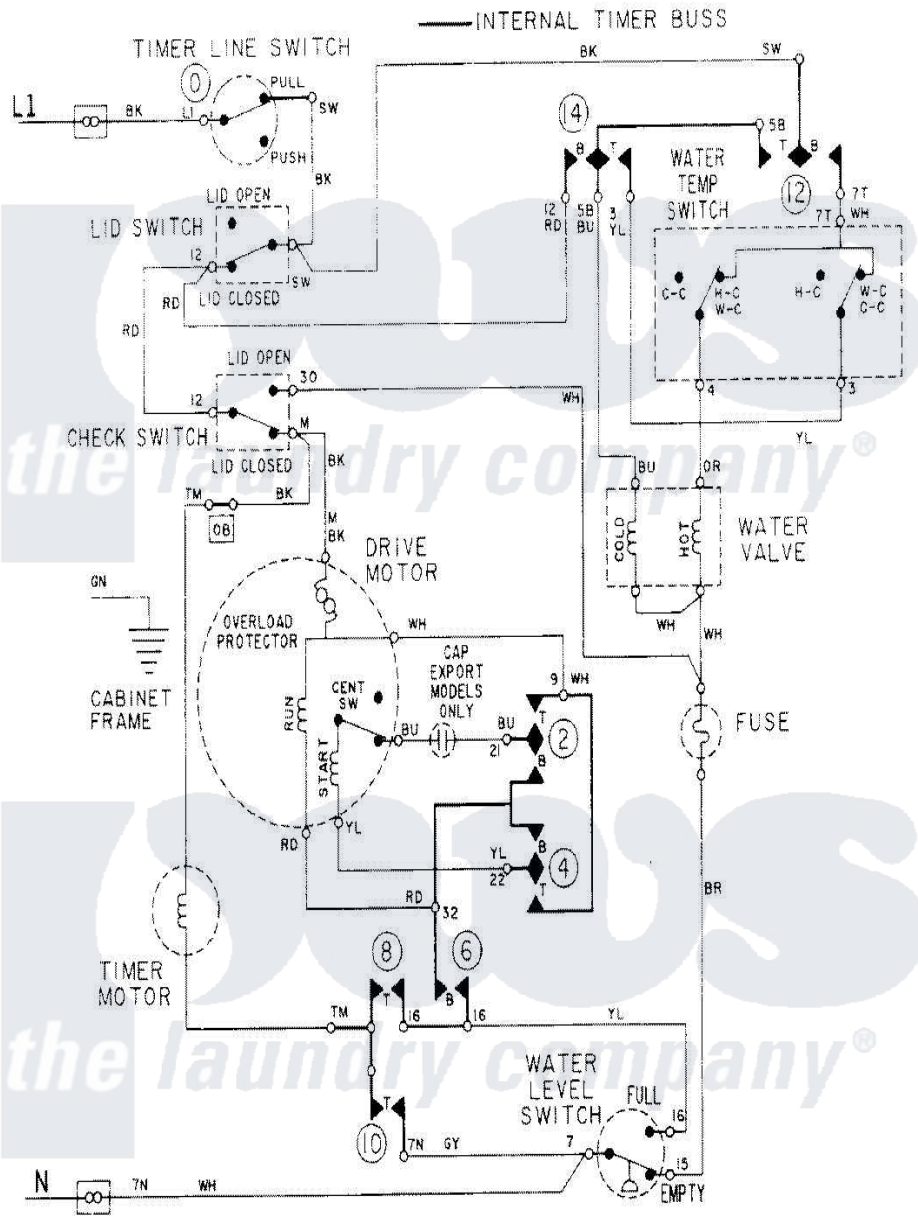

Maytag LAT8214ABE 08 - WIRING INFORMATION

Maytag Residential Maytag LAT8214ABE Washer Parts Parts Diagram 08 - WIRING INFORMATION
 Click on the part number to view part

| Item | Original Part Number | Replaced By | Status | Part Description |
|------|----------------------|-------------|---------------|--------------------|
| NI | 15001088 | | Not Available | WIRING INFORMATION |