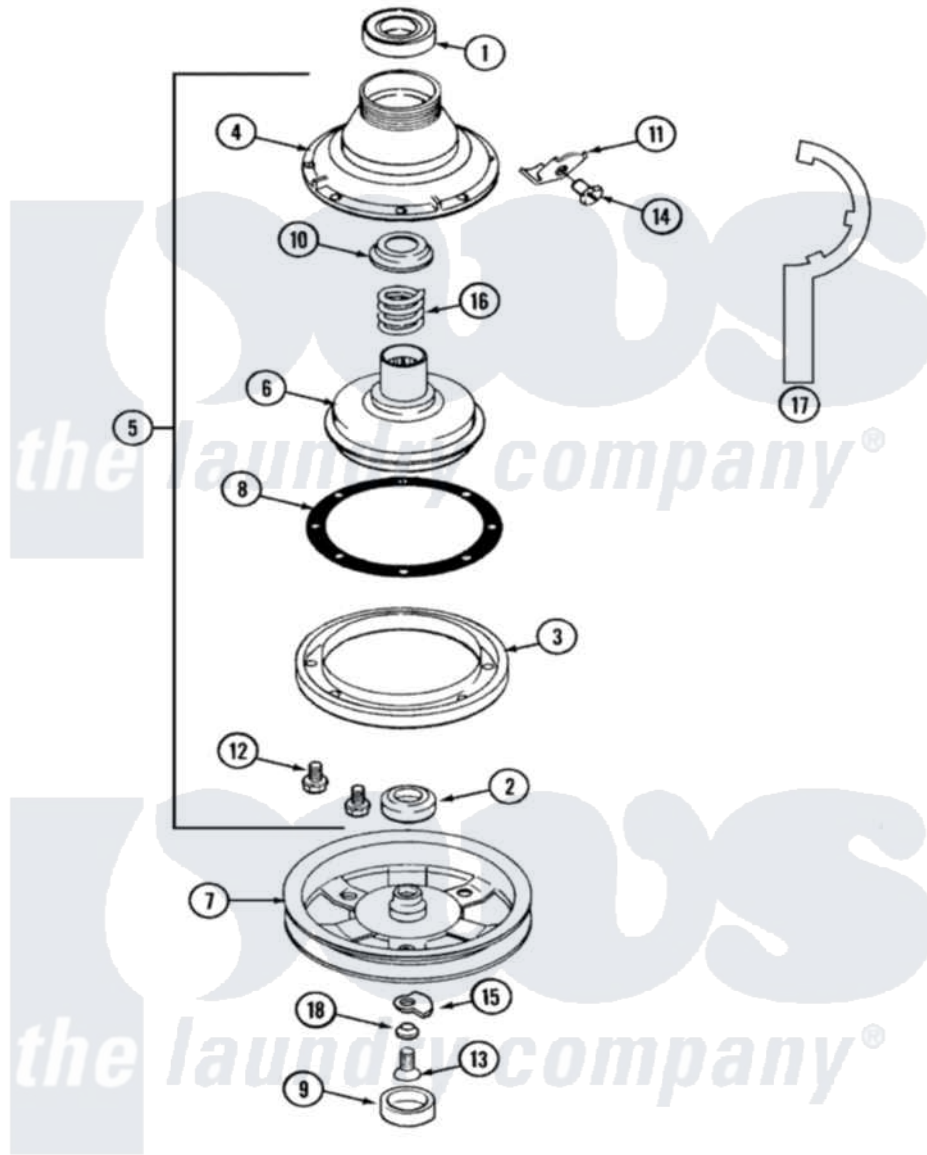

Maytag LAT8216AAE 03 - CLUTCH, BRAKE & BELTS

Maytag [Residential Maytag LAT8216AAE Washer Parts](#) Parts Diagram 03 - CLUTCH, BRAKE & BELTS
 Click on the part number to view part

Item	Original Part Number	Replaced By	Status	Part Description
1	Y200720	22003441		Bearing, Rear
2	200835			Bearing, Brake Rotor
3	211043	6-2011900		Brake Asse
4	211045	6-2011900		Brake Asse
5	201190	6-2011900		Brake Asse
6	201126	6-2011900		Brake Asse
7	22002431	6-2301550		Pulley Assembly
"	211059	6-2301530		Pulley
8	211042	6-2011900		Brake Asse
9	211038		Not Available	CAP, OIL RETAINER
"	22002428			Cover, Dust
10	211039	6-2011900		Brake Asse
11	213325			Clip, Retaining
12	211000			SCREW, BRAKE DRUM (HEX HEAD)
13	211375	681582		Screw
14	213326			Bolt, Sems Retaining Clip

15	211089		Lug, Stop Pulley
16	211041	6-2011900	Brake Asse
17	Y038315	038315	Tool
18	211090	22003555	Washer, Stop Lug