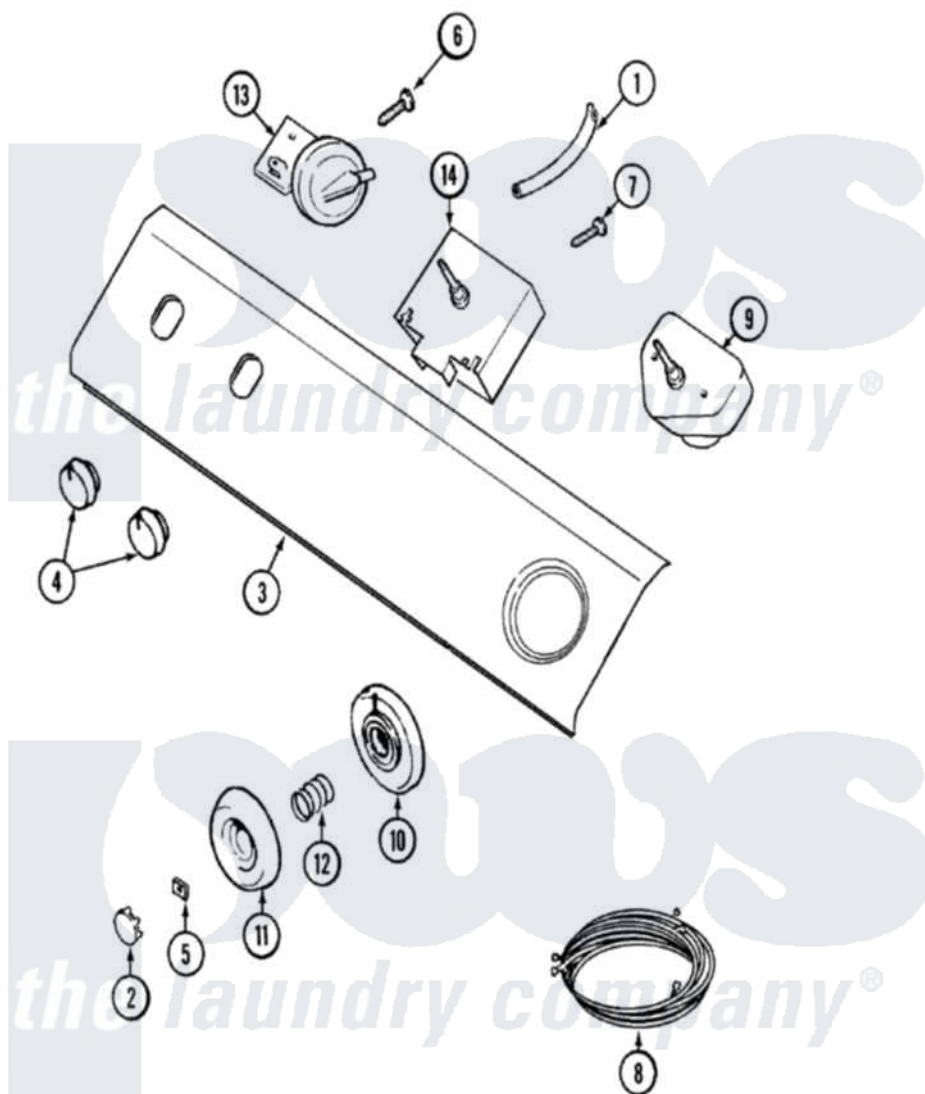

Maytag LAT8216AAE 04 - CONTROL PANEL

Maytag [Residential Maytag LAT8216AAE Washer Parts](#) Parts Diagram 04 - CONTROL PANEL

[Click on the part number to view part](#)

Item	Original Part Number	Replaced By	Status	Part Description
1	22001036	22001619		Tube, Water Level Switch
2	22001664			Timer Knob Insert/Cap
3	22001705			Panel, Control
4	22001663			Knob, Selector Switch
5	211605			Bezel, Timer Dial
6	22001662	8534058		Screw
7	22001661	3400094		Screw, 10-32 X 3/8
8	22002204		Not Available	HARNES, WIRE
"	22001653			Wire Harness, Main
9	22001689			Timer
"	22002184			Timer
10	22001660			Dial Skirt - White
11	22001659			Timer Knob - Grey
12	211065			Spring, Index Wheel
13	22001775			4 Level Rotary Pressure Switch
14	22001655			Switch, Water Temp.