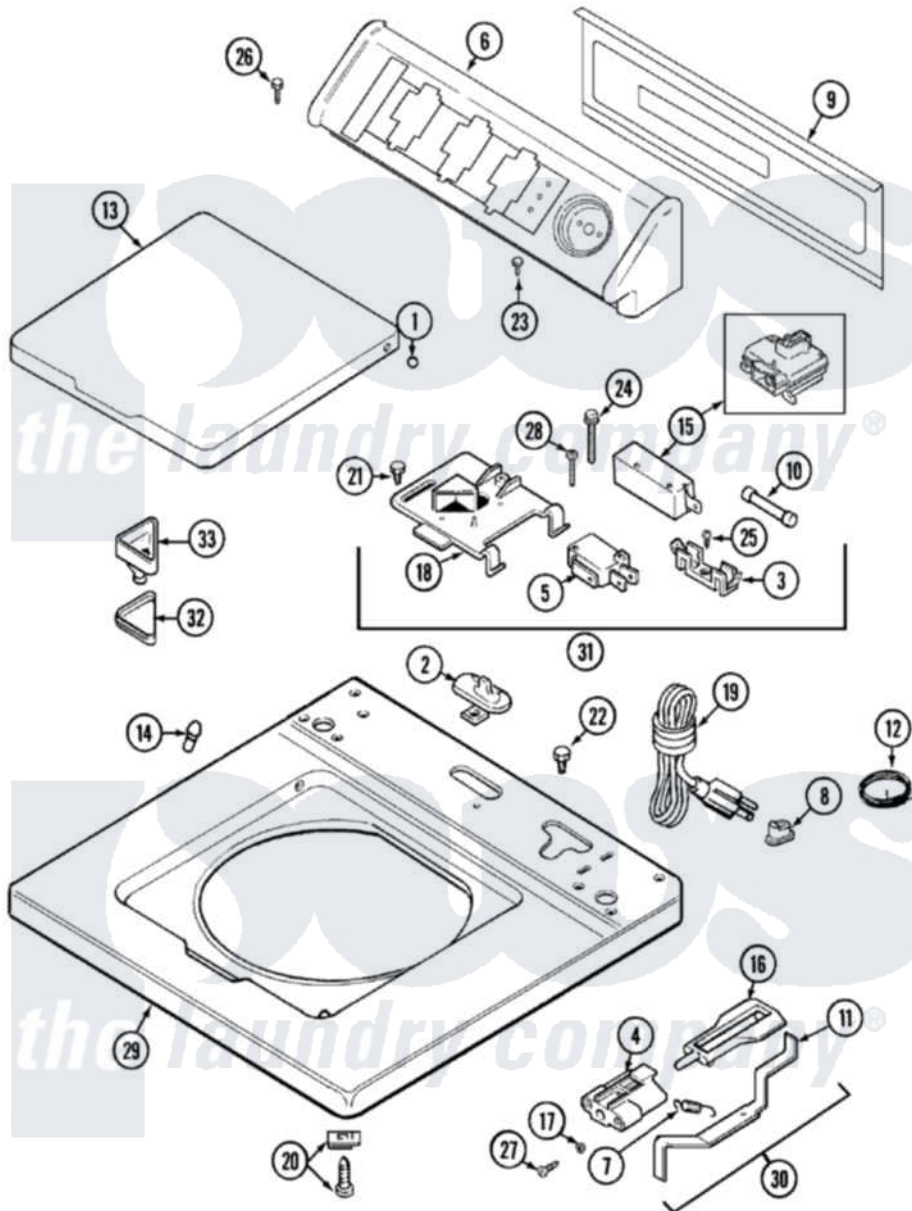

Maytag LAT8216AAE 05 - TOP

Maytag [Residential Maytag LAT8216AAE Washer Parts](#) Parts Diagram 05 - TOP
 Click on the part number to view part

Item	Original Part Number	Replaced By	Status	Part Description
1	211726			Hinge, Ball Lid
2	22001298			Cap, Top Cover
"	207159	489355		Screw, 8 X 1/2
3	W10124350		Not Available	NOT REQUIRED PART OR SEE NOTE
"	207167			Block, Fuse
4	22002135			Bracket, Unbalance
"	22001645		Not Available	BRACKET, UNBALANCE---NA
5	W10124350		Not Available	NOT REQUIRED PART OR SEE NOTE
"	207166			Switch, Check
6	22001670			Console
7	213720			Spring, Lid Switch
8	211881			Grommet, Cord Part Not Used-Gas Models Only
9	22001662	8534058		Screw
"	216423	3370225		Screw

"	22001814		Back Panel, Console
10	22001673	22001682	Switch Assembly, Lid W/4amp Fuse
"	W10124350		Not Available NOT REQUIRED PART OR SEE NOTE
11	22001672		Lever, Unbalance
"	22001968		Lever, Unbalance
12	22001654		Wire, Ground
"	Y705026	3370225	Screw
13	22001676	22001893	Lid
"	22001674	22001893	Lid
14	212716		Bumper, Lid
15	205415	279347	Switch-Lid
"	22001967	12001908	Switch-Lid
16	216255		Plunger, Lid Switch
17	211500		Washer, Bracket To Top Cover
18	22001678		Bracket, Switch And Fuse
"	W10124350		Not Available NOT REQUIRED PART OR SEE NOTE
19	208194	22003062	Cord, Power
20	22001402	214354	Screw, Top Cover To Cabnt.
21	207159	489355	Screw, 8 X 1/2
22	Y705026	3370225	Screw
23	216423	3370225	Screw
24	213501		Screw, No.6-20 X 1-1/8 Inch
25	Y311711		Screw, Fuse Block
26	216423	3370225	Screw
27	22001600	25-7809	Screw, No.6-20 1/2 Flthd Torx
28	22001352		Screw, Check Switch
29	22001781	22002145	Cover Assembly, Top
"	22002145		Cover Assembly, Top
30	22001969		Unbalance Lever Assembly
"	22001681		Unbalance Lever Assembly
31	22001682		Switch Assembly, Lid W/4amp Fuse
32	215374		Not Available GASKET FOR BLEACH CUP
33	22001006		Cup, Bleach