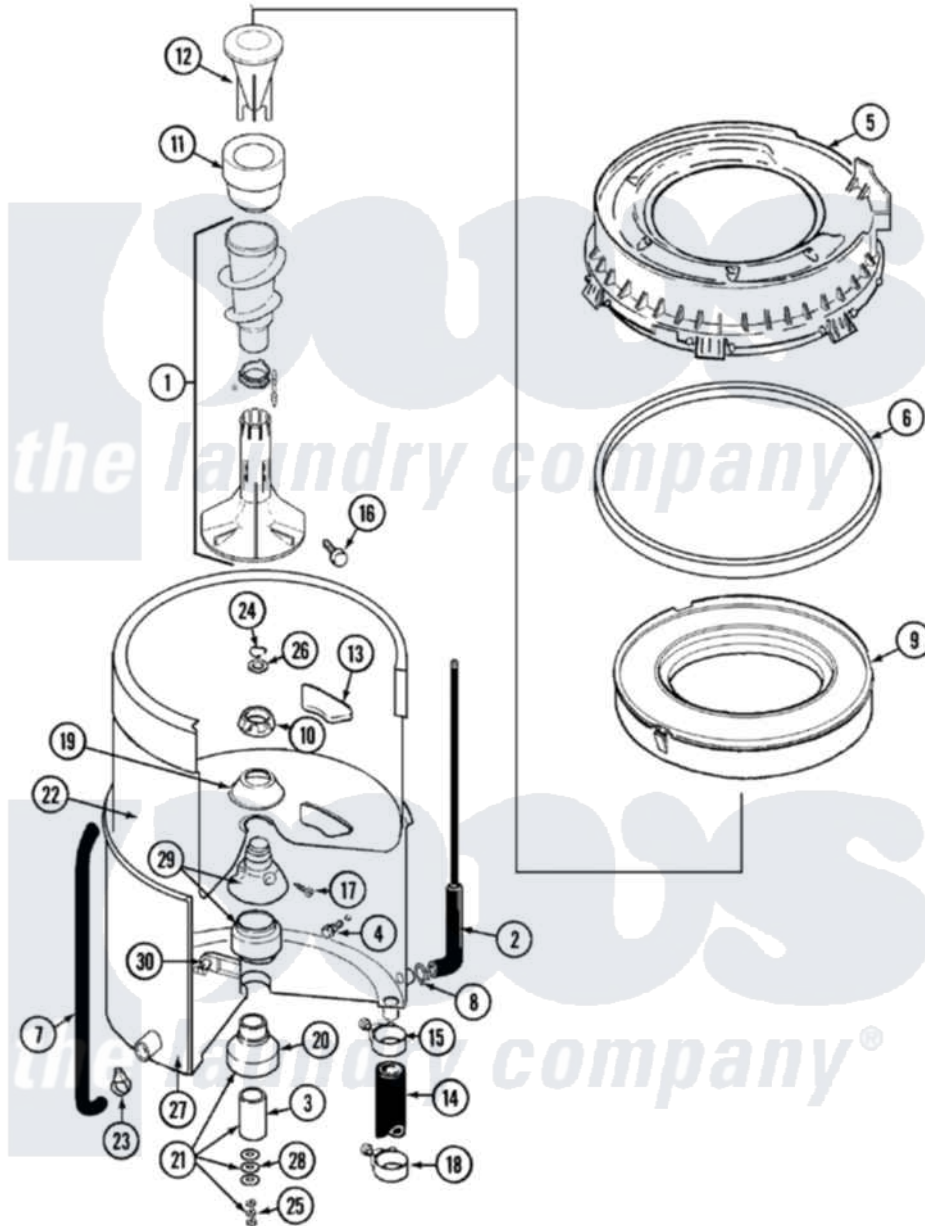

Maytag LAT8216AAE 07 - TUB

Maytag [Residential Maytag LAT8216AAE Washer Parts](#) Parts Diagram 07 - TUB
 Click on the part number to view part

Item	Original Part Number	Replaced By	Status	Part Description
1	22001821			Agitator Auger And Base Assembly
2	22001036	22001619		Tube, Water Level Switch
3	211130			Bearing Liner, Tub Bearing
4	200744	W10175939		Bolt
"	205254	W10175938		Bolt
5	22001299			Tub Cover And Gasket Assembly
6	Y22001201	22001007		Gasket, Cover To Tub
7	22001320			Tube, Bleach
8	211641			Clamp, 1-1/16"
9	22001142			Ring, Balance
10	211047	6-2110472		Nut- Clamp
11	22001805	21001905		Dispenser, Fabric
12	22001806	21001905		Dispenser, Fabric
13	207219			Filter, Self-Cleaning
14	213045			Hose, Outer Tub Part Not

14	213043		Used
15	22001640	285655	Clamp, Hose
16	22001819		L0cking Screw And O Ring
17	22001423		Set Screw, Mounting Stem
18	22001640	285655	Clamp, Hose
19	211210		Washer, Clamping Nut
20	200824	6-2040130	Tub Bearin
21	204013	6-2040130	Tub Bearin
22	22001139		Tub, Inner
23	205161	489503	Clamp
24	Y015667		Retaining Ring
25	Y054867		Washer, Lock
26	Y015666		Washer, Retaining -
27	22001114	Not Available	TUB, OUTER (EX. LARGE)
28	211100		Washer, Outer Tub
29	22001648	6-2095720	Mounting S
30	214434		Spout, Deflector