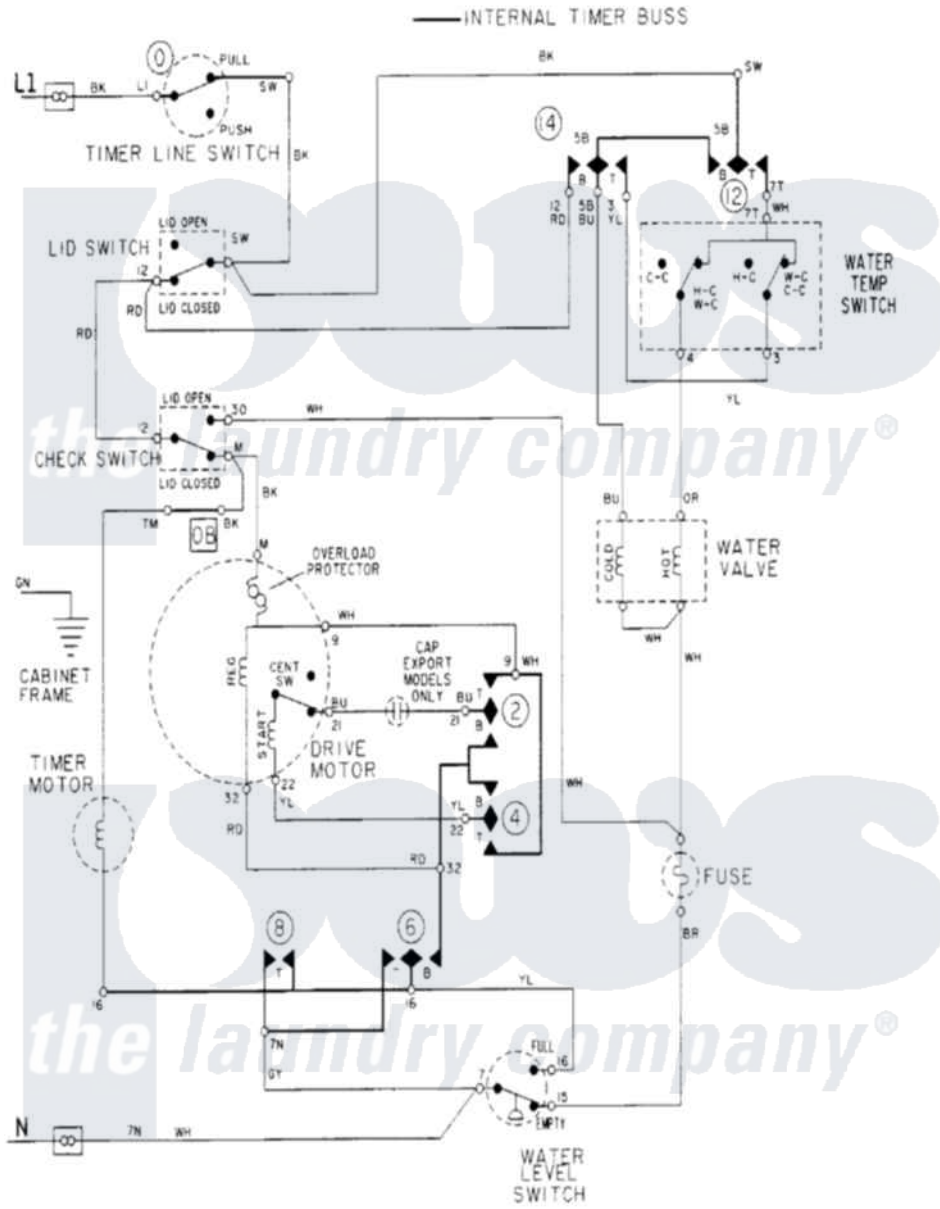

Maytag LAT8216AAE 08 - WIRING INFORMATION

Maytag Residential Maytag LAT8216AAE Washer Parts Parts Diagram 08 - WIRING INFORMATION
 Click on the part number to view part

Item	Original Part Number	Replaced By	Status	Part Description
NI	15002092		Not Available	WIRING INFORMATION
"	15001921		Not Available	WIRING INFORMATION