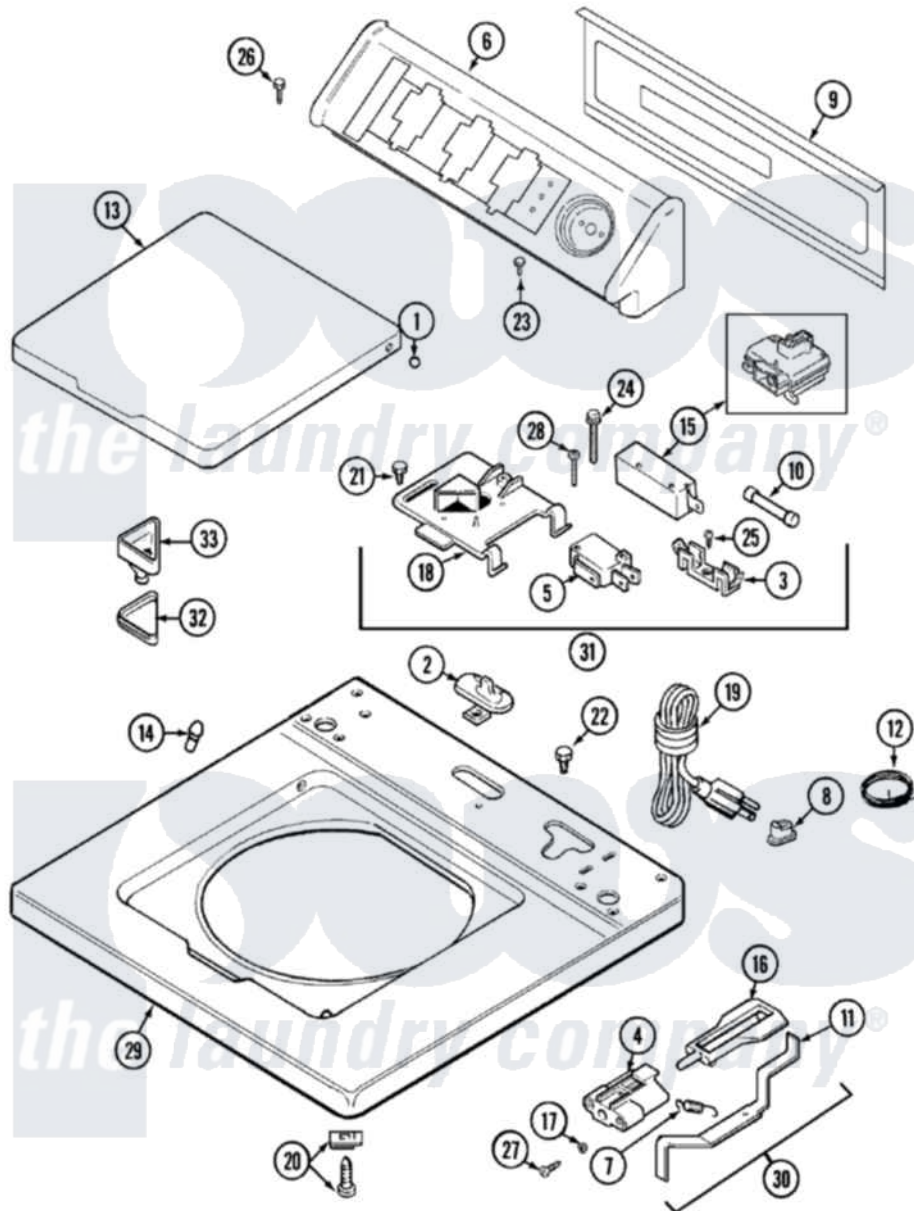

Maytag LAT8216AAM 05 - TOP

Maytag [Residential Maytag LAT8216AAM Washer Parts](#) Parts Diagram 05 - TOP
 Click on the part number to view part

Item	Original Part Number	Replaced By	Status	Part Description
1	211726			Hinge, Ball Lid
2	22001298			Cap, Top Cover
"	207159	489355		Screw, 8 X 1/2
3	W10124350		Not Available	NOT REQUIRED PART OR SEE NOTE
"	207167			Block, Fuse
4	22002135			Bracket, Unbalance
"	22001645		Not Available	BRACKET, UNBALANCE---NA
5	W10124350		Not Available	NOT REQUIRED PART OR SEE NOTE
"	207166			Switch, Check
6	22001671			Console ---NA
7	213720			Spring, Lid Switch
8	211881			Grommet, Cord Part Not Used-Gas Models Only
9	22001662	8534058		Screw
"	216423	3370225		Screw

"	22001814		Back Panel, Console
10	22001673	22001682	Switch Assembly, Lid W/4amp Fuse
"	W10124350		Not Available
11	22001672		Lever, Unbalance
"	22001968		Lever, Unbalance
12	22001654		Wire, Ground
"	Y705026	3370225	Screw
13	22001677		Not Available
"	22001675		Not Available
14	212716		LID W/LEGEND (CANADA-ALM)--NA
15	205415	279347	LID W/LEGEND (ALM)
"	22001967	12001908	Bumper, Lid
16	216255		Switch-Lid
17	211500		Switch-Lid
18	22001678		Plunger, Lid Switch
"	W10124350		Washer, Bracket To Top Cover
19	208194	22003062	Bracket, Switch And Fuse
20	22001402	214354	NOT REQUIRED PART OR SEE NOTE
21	207159	489355	Cord, Power
22	Y705026	3370225	Screw, Top Cover To Cabnt.
23	216423	3370225	Screw, 8 X 1/2
24	213501		Screw
25	Y311711		Screw
26	216423	3370225	Screw, No.6-20 X 1-1/8 Inch
27	22001600	25-7809	Screw, Fuse Block
28	22001352		Screw
29	22001782	22002146	Screw, No.6-20 1/2 Flthd Torx
"	22002146		Screw, Check Switch
30	22001969		Cover Assembly, Top
"	22001681		Cover Assembly, Top
31	22001682		Unbalance Lever Assembly
32	215374		Not Available
33	22001008		Unbalance Lever Assembly
			Switch Assembly, Lid W/4amp Fuse
			GASKET FOR BLEACH CUP
			Cup, Bleach