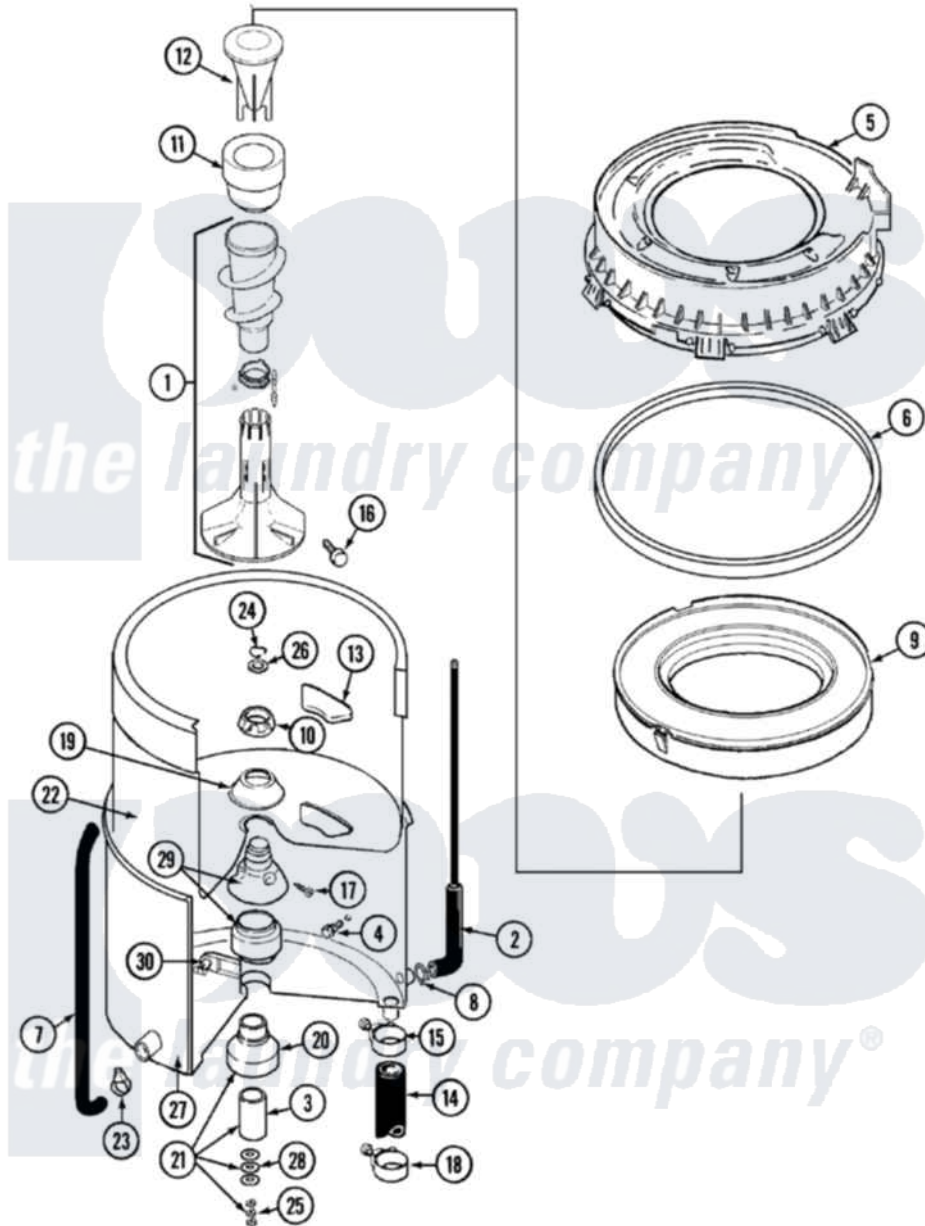

Maytag LAT8216AAM 07 - TUB

Maytag [Residential Maytag LAT8216AAM Washer Parts](#) Parts Diagram 07 - TUB
 Click on the part number to view part

| Item | Original Part Number | Replaced By | Status | Part Description |
|------|--------------------------|---------------------------|--------|----------------------------------|
| 1 | 22001821 | | | Agitator Auger And Base Assembly |
| 2 | 22001036 | 22001619 | | Tube, Water Level Switch |
| 3 | 211130 | | | Bearing Liner, Tub Bearing |
| 4 | 200744 | W10175939 | | Bolt |
| " | 205254 | W10175938 | | Bolt |
| 5 | 22001299 | | | Tub Cover And Gasket Assembly |
| 6 | Y22001201 | 22001007 | | Gasket, Cover To Tub |
| 7 | 22001320 | | | Tube, Bleach |
| 8 | 211641 | | | Clamp, 1-1/16" |
| 9 | 22001142 | | | Ring, Balance |
| 10 | 211047 | 6-2110472 | | Nut- Clamp |
| 11 | 22001805 | 21001905 | | Dispenser, Fabric |
| 12 | 22001806 | 21001905 | | Dispenser, Fabric |
| 13 | 207219 | | | Filter, Self-Cleaning |
| 14 | 213045 | | | Hose, Outer Tub Part Not |

| | | | |
|----|--------------------------|---------------------------|--------------------------|
| 14 | 213043 | | Used |
| 15 | 22001640 | 285655 | Clamp, Hose |
| 16 | 22001819 | | L0cking Screw And O Ring |
| 17 | 22001423 | | Set Screw, Mounting Stem |
| 18 | 22001640 | 285655 | Clamp, Hose |
| 19 | 211210 | | Washer, Clamping Nut |
| 20 | 200824 | 6-2040130 | Tub Bearin |
| 21 | 204013 | 6-2040130 | Tub Bearin |
| 22 | 22001139 | | Tub, Inner |
| 23 | 205161 | 489503 | Clamp |
| 24 | Y015667 | | Retaining Ring |
| 25 | Y054867 | | Washer, Lock |
| 26 | Y015666 | | Washer, Retaining - |
| 27 | 22001114 | Not Available | TUB, OUTER (EX. LARGE) |
| 28 | 211100 | | Washer, Outer Tub |
| 29 | 22001648 | 6-2095720 | Mounting S |
| 30 | 214434 | | Spout, Deflector |