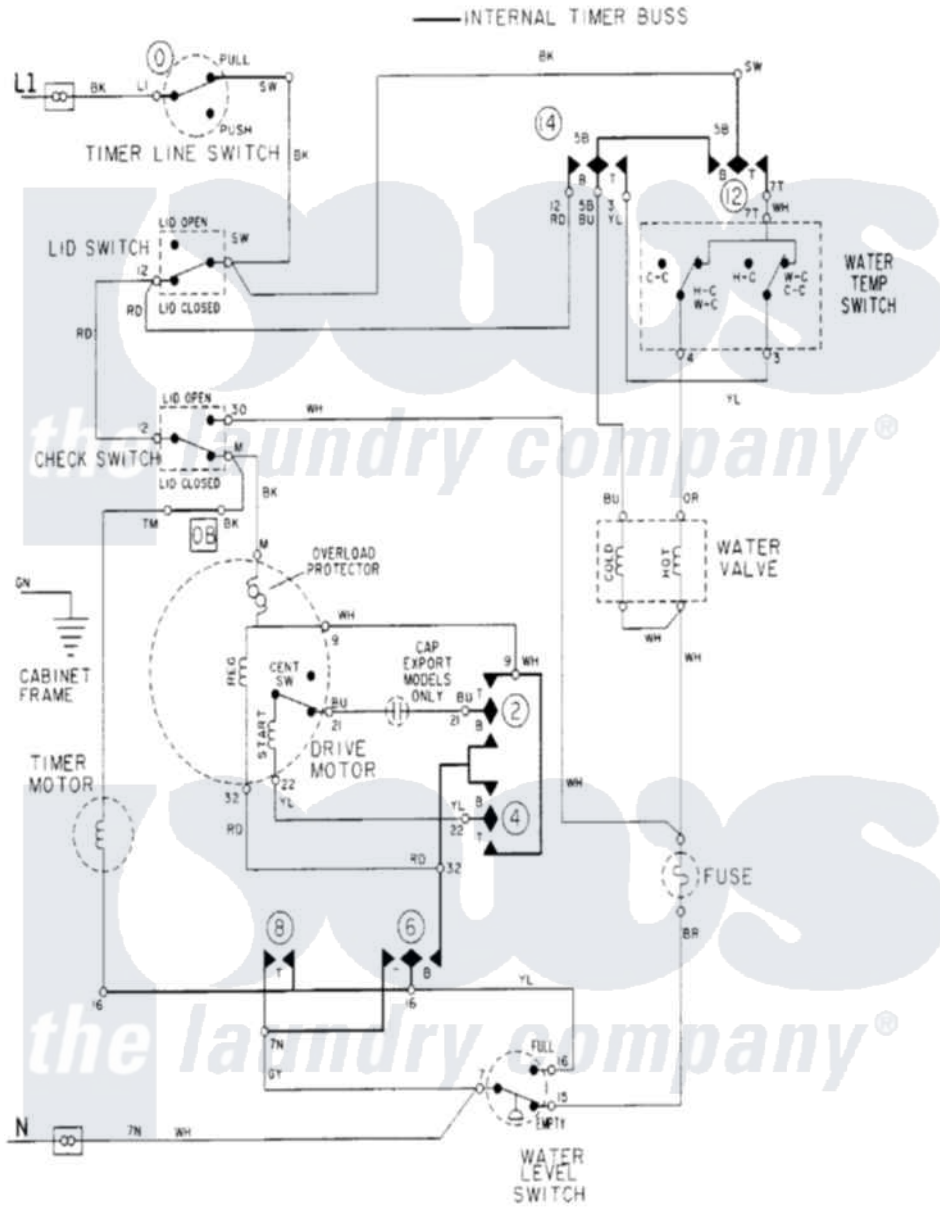

Maytag LAT8216AAM 08 - WIRING INFORMATION

Maytag [Residential Maytag LAT8216AAM Washer Parts](#) Parts Diagram 08 - WIRING INFORMATION
 Click on the part number to view part

Item	Original Part Number	Replaced By	Status	Part Description
NI	15002092		Not Available	WIRING INFORMATION
"	15001921		Not Available	WIRING INFORMATION