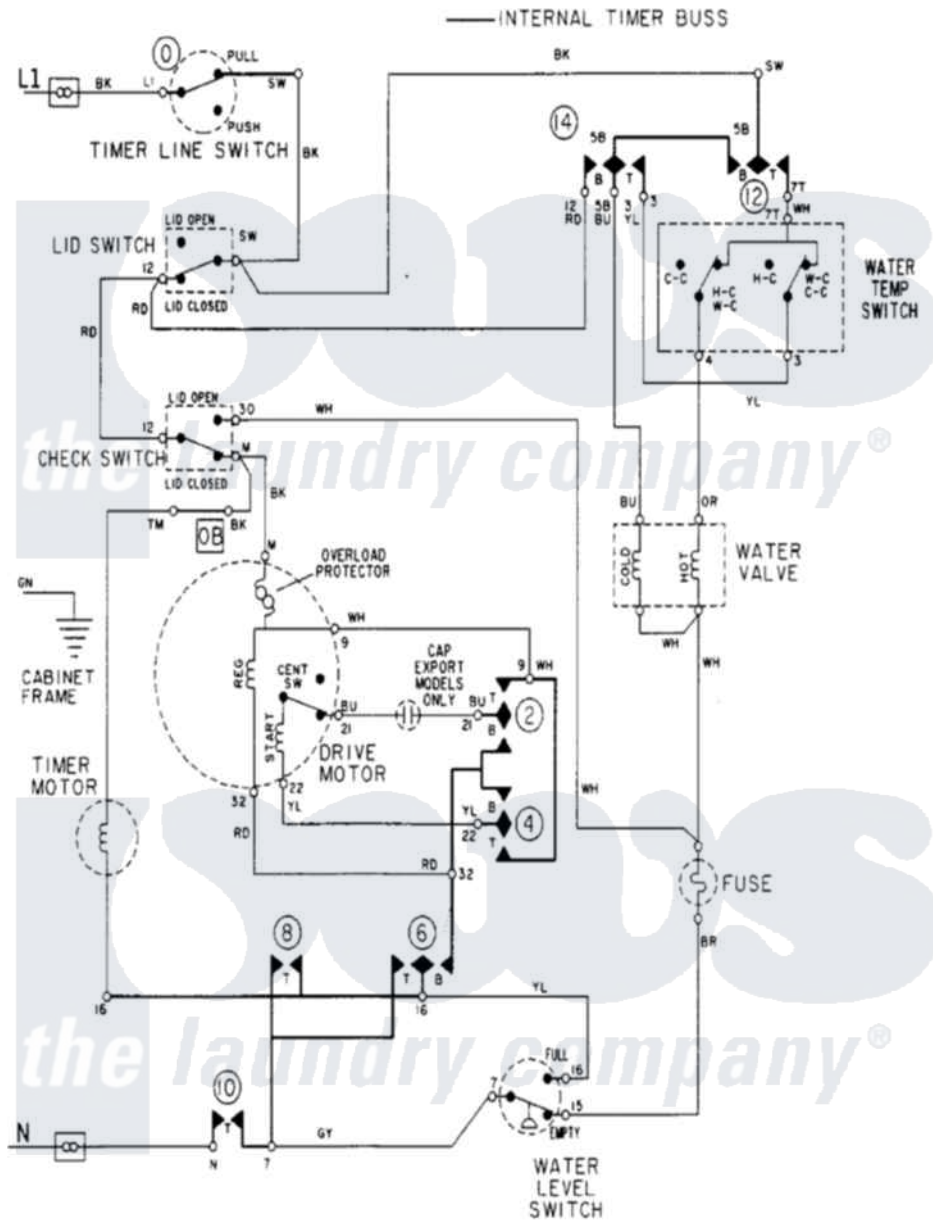

Maytag LAT8226AAM 08 - WIRING INFORMATION

Maytag [Residential Maytag LAT8226AAM Washer Parts](#) Parts Diagram 08 - WIRING INFORMATION
 Click on the part number to view part

Item	Original Part Number	Replaced By	Status	Part Description
NI	15002090		Not Available	WIRING INFORMATION
"	15002010		Not Available	WIRING INFORMATION