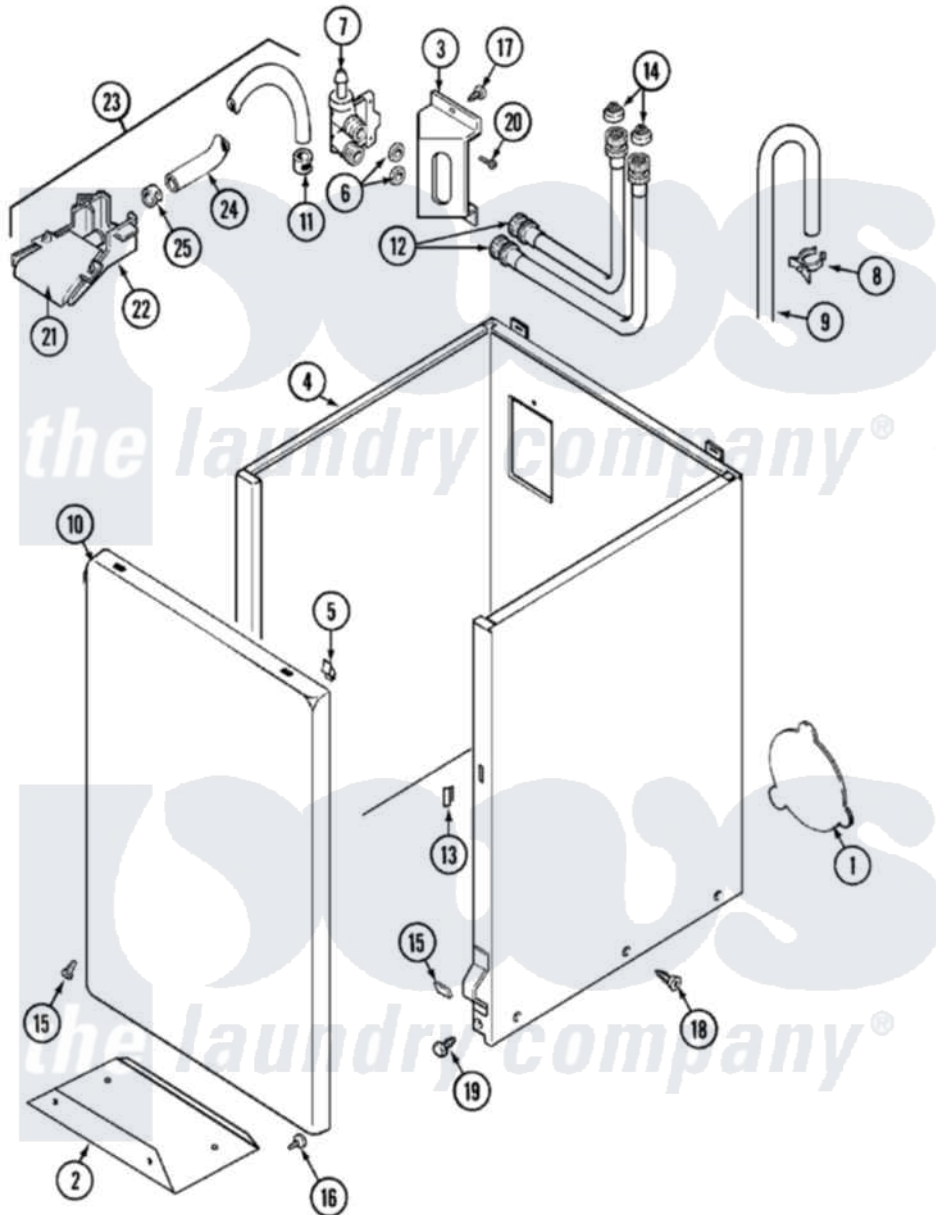

# Maytag LAT8226ABE 02 - CABINET

Maytag [Residential Maytag LAT8226ABE Washer Parts](#) Parts Diagram 02 - CABINET  
 Click on the part number to view part

Item	Original Part Number	Replaced By	Status	Part Description
1	211878		Not Available	PLATE, ACCESS
"	211294	<a href="#">90767</a>		Screw, 8A X 3/8 HeX Washer Head Tapping
"	22001683	<a href="#">22002924</a>		Plate, Access
2	<a href="#">213846</a>			Guard, Belt
3	<a href="#">22002361</a>			Bracket, Water Valve
4	22002379	<a href="#">22004425</a>		Cabinet White Aspack
5	<a href="#">22001650</a>			Fastener, Spring
6	<a href="#">Y013783</a>			Washer, Inlet Hose
7	<a href="#">22002360</a>			Valve, Water
"	214337	<a href="#">96160</a>		Screen
8	22001815	<a href="#">22002765</a>		Clip, Hose
9	<a href="#">22001816</a>			Hose, Drain
10	<a href="#">22001817</a>			Sheet, Sound Damper
"	22002366		Not Available	PANEL, FRONT (WHT)
11	216169	<a href="#">596669</a>		Clamp, Manifold
12	<a href="#">202860</a>			Inlet Hose Assembly

13	214376	<a href="#">22002331</a>	Spacer, Front Panel
14	200961	<a href="#">12001413</a>	Strainer And Washer Kit
15	<a href="#">12001341</a>		Screw And Fastener Kit
"	<a href="#">22001995</a>		Screw Note: Screw, Tumbler Front And Shroud
"	<a href="#">22002376</a>		Clip
"	<a href="#">22002377</a>		Clip, Retainer
"	22002378	<a href="#">27001200</a>	Screw
16	211294	<a href="#">90767</a>	Screw, 8A X 3/8 HeX Washer Head Tapping
17	<a href="#">22002372</a>		Screw
18	<a href="#">213007</a>		Xfor Cabinet See Cabinet, Back
19	213122	<a href="#">27001200</a>	Screw
"	213121	<a href="#">3400111</a>	Screw, 12-14 X 5/8
20	<a href="#">Y313561</a>		Screw---NA
21	<a href="#">22001187</a>		Injector
22	<a href="#">22001186</a>		Injector
23	<a href="#">22001304</a>		Water Injector Assembly
24	<a href="#">22001190</a>		Hose, Injector
25	216169	<a href="#">596669</a>	Clamp, Manifold