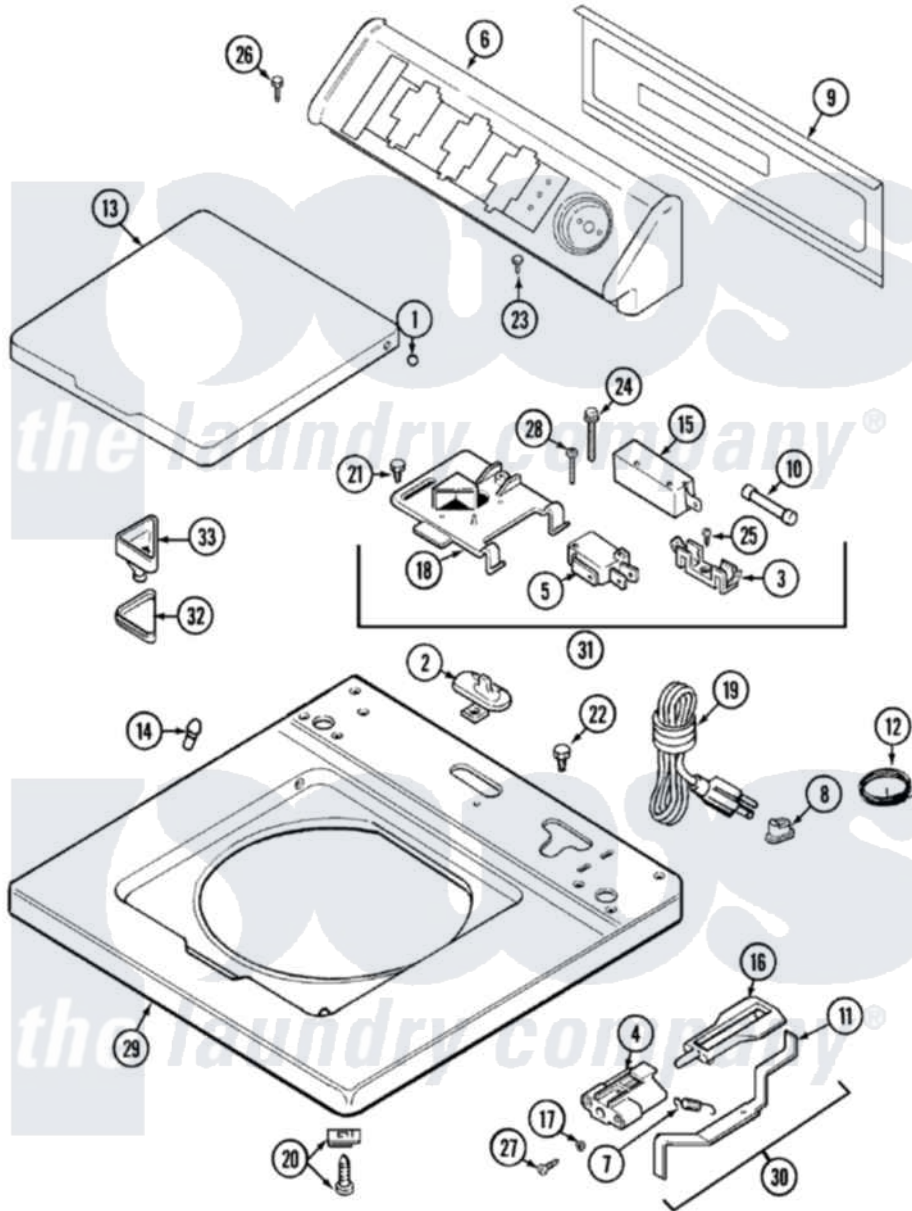

# Maytag LAT8226ABE 05 - TOP

Maytag [Residential Maytag LAT8226ABE Washer Parts](#) Parts Diagram 05 - TOP  
 Click on the part number to view part

Item	Original Part Number	Replaced By	Status	Part Description
1	<a href="#">211726</a>			Hinge, Ball Lid
2	207159	<a href="#">489355</a>		Screw, 8 X 1/2
"	<a href="#">22001298</a>			Cap, Top Cover
3	<a href="#">207167</a>			Block, Fuse
4	<a href="#">22002135</a>			Bracket, Unbalance
5	<a href="#">207166</a>			Switch, Check
6	<a href="#">22001670</a>			Console
7	<a href="#">213720</a>			Spring, Lid Switch
8	<a href="#">211881</a>			Grommet, Cord Part Not Used- Gas Models Only
9	22001662	<a href="#">8534058</a>		Screw
"	216423	<a href="#">3370225</a>		Screw
"	<a href="#">22001814</a>			Back Panel, Console
10	22001673	<a href="#">22001682</a>		Switch Assembly, Lid W/4amp Fuse
11	<a href="#">22001968</a>			Lever, Unbalance
12	<a href="#">22001654</a>			Wire, Ground