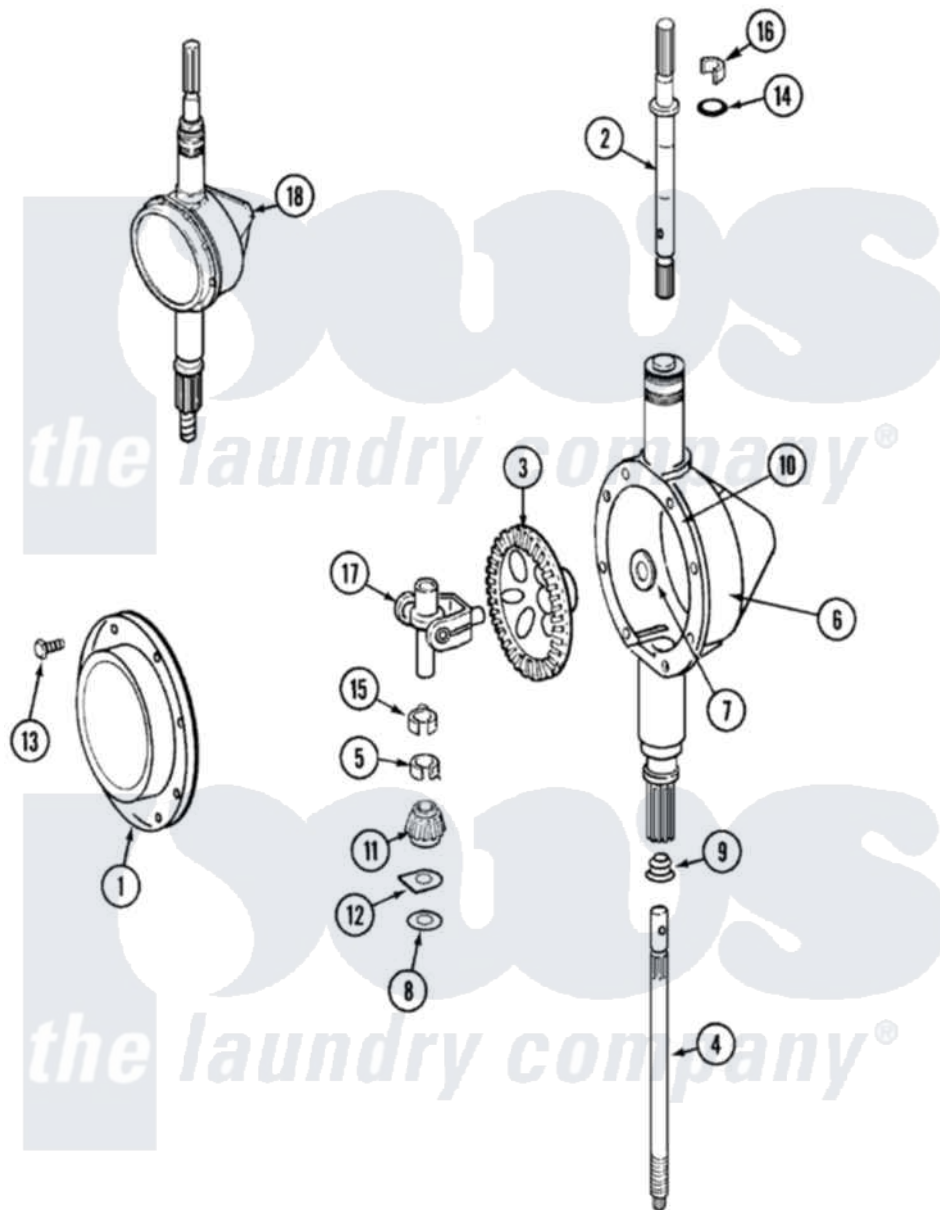

Maytag LAT8226ABE 06 - TRANSMISSION

Maytag [Residential Maytag LAT8226ABE Washer Parts](#) Parts Diagram 06 - TRANSMISSION
 Click on the part number to view part

Item	Original Part Number	Replaced By	Status	Part Description
1	206628			Cover, Transmission
2	22002415	6-2168983		Shaft- Agi
3	206713	6-2067130		Gear- Beve
4	12001450			Ctr Shaft W/Collar Andkeeper- Dp
5	22002353			Collar, Center Shaft
6	22002416	6-2300100		Assembly-
7	215394			Washer, Bevel Gear
8	211483	6-2114830		Washer- SP
9	206602	207843		Lip Seal Repair Kit
10	Y058700	675652		Adhesive
11	215401	W10221114		Pinion
12	215395			Plate, Clutch
13	215417		Not Available	SCREW, TRANSMISSION COVER
14	22002417			O-Ring AgitatOr Shaft
15	22002341			Collar, Lower Plastic Keeper

16	22002340		Collar, Agitator Shaft
17	206685	6-2066850	Yoke
18	22002126	6-2097750	Trans Dee