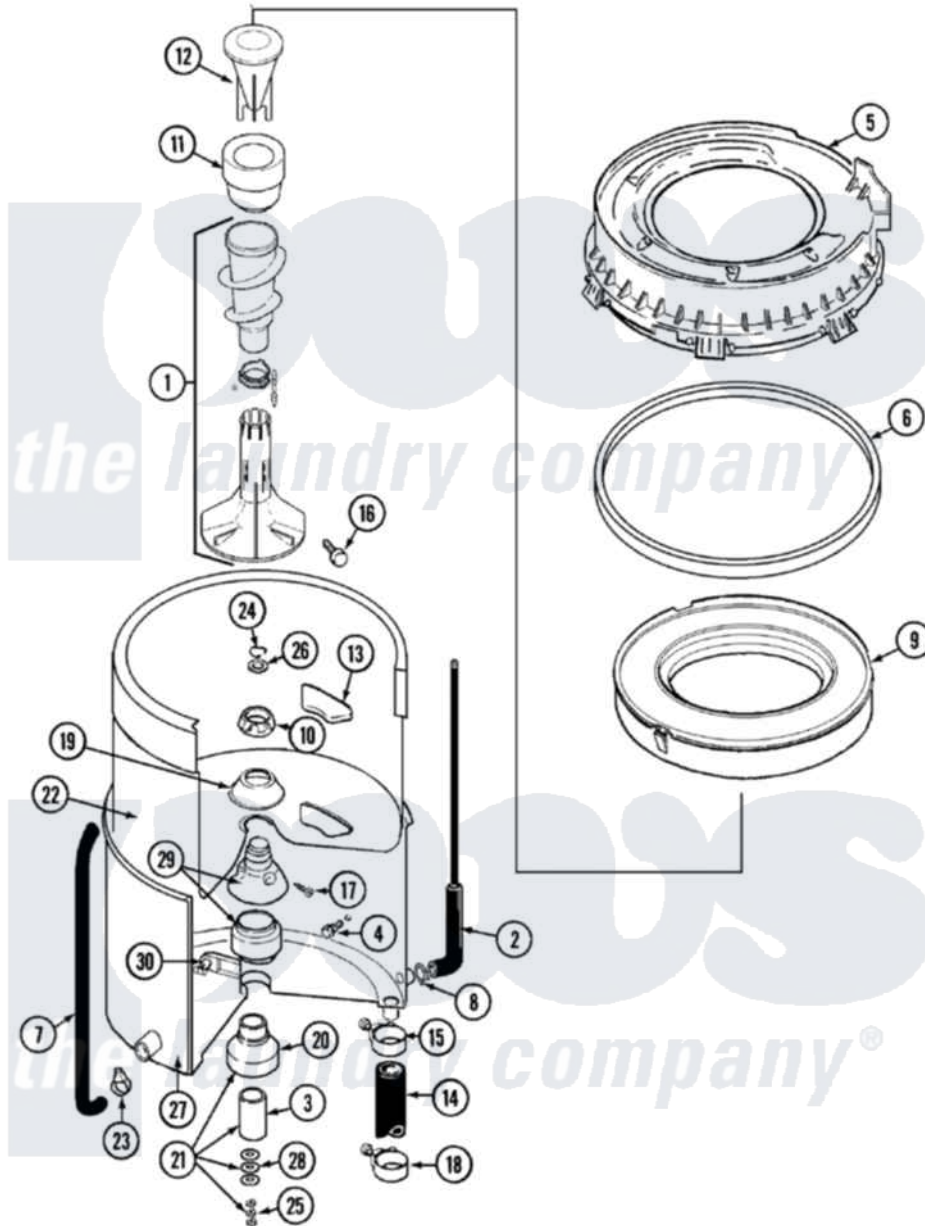

# Maytag LAT8226ABE 07 - TUB

Maytag [Residential Maytag LAT8226ABE Washer Parts](#) Parts Diagram 07 - TUB  
 Click on the part number to view part

Item	Original Part Number	Replaced By	Status	Part Description
1	22002363		Not Available	AGITATOR ASSY (CANADA AS PACK)
2	22001036	<a href="#">22001619</a>		Tube, Water Level Switch
3	<a href="#">211130</a>			Bearing Liner, Tub Bearing
4	200744	<a href="#">W10175939</a>		Bolt
"	205254	<a href="#">W10175938</a>		Bolt
5	<a href="#">22001299</a>			Tub Cover And Gasket Assembly
6	Y22001201	<a href="#">22001007</a>		Gasket, Cover To Tub
7	<a href="#">22001320</a>			Tube, Bleach
8	<a href="#">211641</a>			Clamp, 1-1/16"
9	<a href="#">22001142</a>			Ring, Balance
10	211047	<a href="#">6-2110472</a>		Nut- Clamp
11	22001805	<a href="#">21001905</a>		Dispenser, Fabric
12	22001806	<a href="#">21001905</a>		Dispenser, Fabric
13	<a href="#">207219</a>			Filter, Self-Cleaning
14	<a href="#">213045</a>			Hose, Outer Tub Part Not

14	<a href="#">213043</a>		Used
15	22001640	<a href="#">285655</a>	Clamp, Hose
16	<a href="#">22001819</a>		L0cking Screw And O Ring
17	<a href="#">22001423</a>		Set Screw, Mounting Stem
18	22001640	<a href="#">285655</a>	Clamp, Hose
19	<a href="#">211210</a>		Washer, Clamping Nut
20	200824	<a href="#">6-2040130</a>	Tub Bearin
21	204013	<a href="#">6-2040130</a>	Tub Bearin
22	<a href="#">22001139</a>		Tub, Inner
23	205161	<a href="#">489503</a>	Clamp
24	<a href="#">Y015667</a>		Retaining Ring
25	<a href="#">Y054867</a>		Washer, Lock
26	<a href="#">Y015666</a>		Washer, Retaining -
27	22001114	Not Available	TUB, OUTER (EX. LARGE)
28	<a href="#">211100</a>		Washer, Outer Tub
29	22001648	<a href="#">6-2095720</a>	Mounting S
30	<a href="#">214434</a>		Spout, Deflector