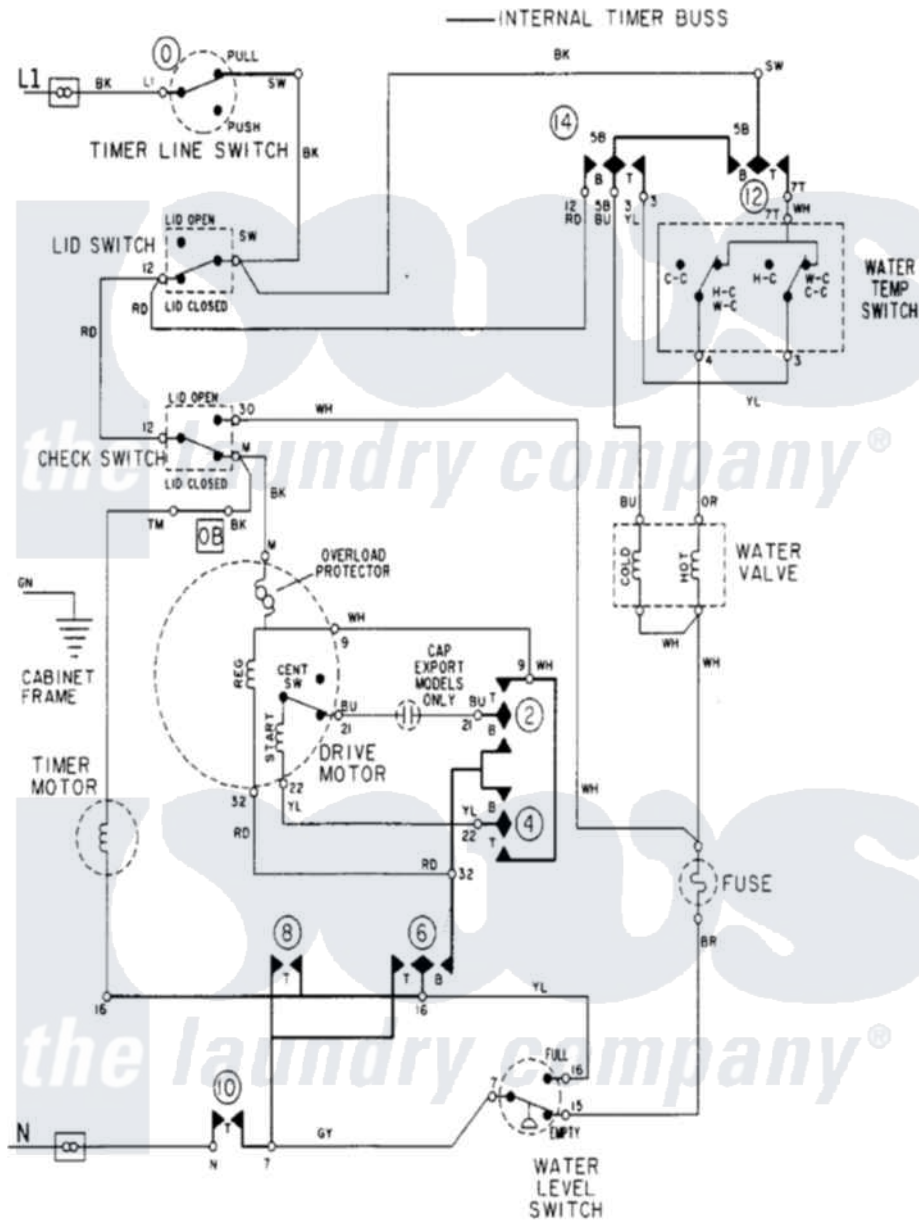

Maytag LAT8226ABE 08 - WIRING INFORMATION

Maytag Residential Maytag LAT8226ABE Washer Parts Parts Diagram 08 - WIRING INFORMATION
 Click on the part number to view part

Item	Original Part Number	Replaced By	Status	Part Description
NI	15002090		Not Available	WIRING INFORMATION
"	15002010		Not Available	WIRING INFORMATION