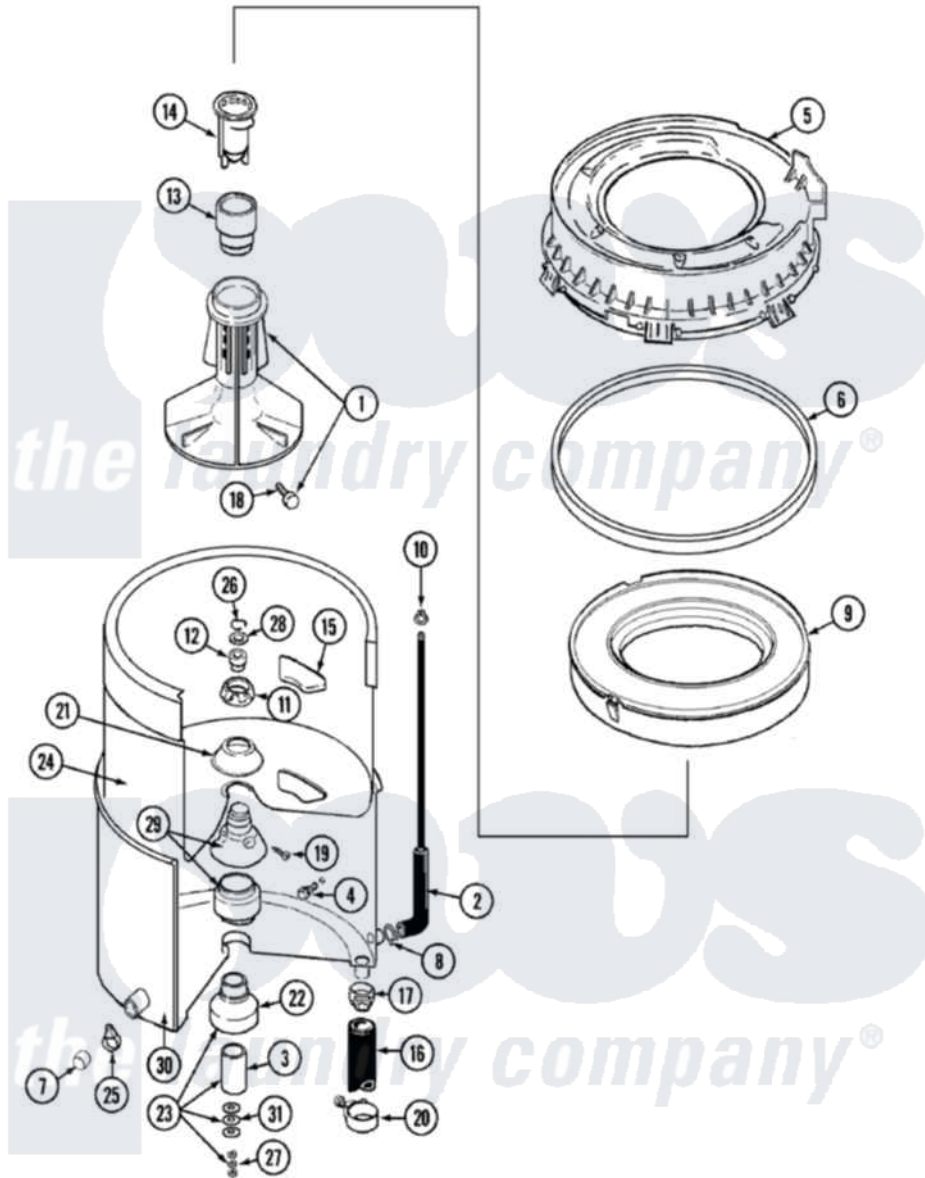

# Maytag LAT8234AAE 07 - TUB

Maytag [Residential Maytag LAT8234AAE Washer Parts](#) Parts Diagram 07 - TUB  
 Click on the part number to view part

Item	Original Part Number	Replaced By	Status	Part Description
1	<a href="#">207228</a>			Agitator W/Lock Screw
2	22001036	<a href="#">22001619</a>		Tube, Water Level Switch
3	<a href="#">211130</a>			Bearing Liner, Tub Bearing
4	200744	<a href="#">W10175939</a>		Bolt
"	205254	<a href="#">W10175938</a>		Bolt
5	<a href="#">22001299</a>			Tub Cover And Gasket Assembly
6	Y22001201	<a href="#">22001007</a>		Gasket, Cover To Tub
7	<a href="#">214725</a>			Cap For Spout-Outer Tub
8	<a href="#">211641</a>			Clamp, 1-1/16"
9	<a href="#">22001142</a>			Ring, Balance
10	410296	<a href="#">596669</a>		Clamp, Manifold
11	211047	<a href="#">6-2110472</a>		Nut- Clamp
12	Y0A4298	<a href="#">6-0A57420</a>		Seal- Agitator
13	<a href="#">22001295</a>			Housing, Dispenser
14	<a href="#">22001294</a>			Cup, Dispensing
15	<a href="#">207219</a>			Filter, Self-Cleaning

16	<a href="#">213045</a>		Hose, Outer Tub Part Not Used
17	201011	<a href="#">285655</a>	Clamp, Hose
18	206478		Not Available
19	211618	<a href="#">22001423</a>	Set Screw, Mounting Stem
20	202574	<a href="#">3367052</a>	Clamp, Hose
21	<a href="#">211210</a>		Washer, Clamping Nut
22	200824	<a href="#">6-2040130</a>	Tub Bearin
23	204013	<a href="#">6-2040130</a>	Tub Bearin
24	<a href="#">22001139</a>		Tub, Inner
25	214739	<a href="#">596669</a>	Clamp, Manifold
26	<a href="#">Y015667</a>		Retaining Ring
27	<a href="#">Y054867</a>		Washer, Lock
28	<a href="#">Y015666</a>		Washer, Retaining -
29	204012	<a href="#">6-2095720</a>	Mounting S
30	22001114		Not Available
31	<a href="#">211100</a>		TUB, OUTER (EX. LARGE)
			Washer, Outer Tub