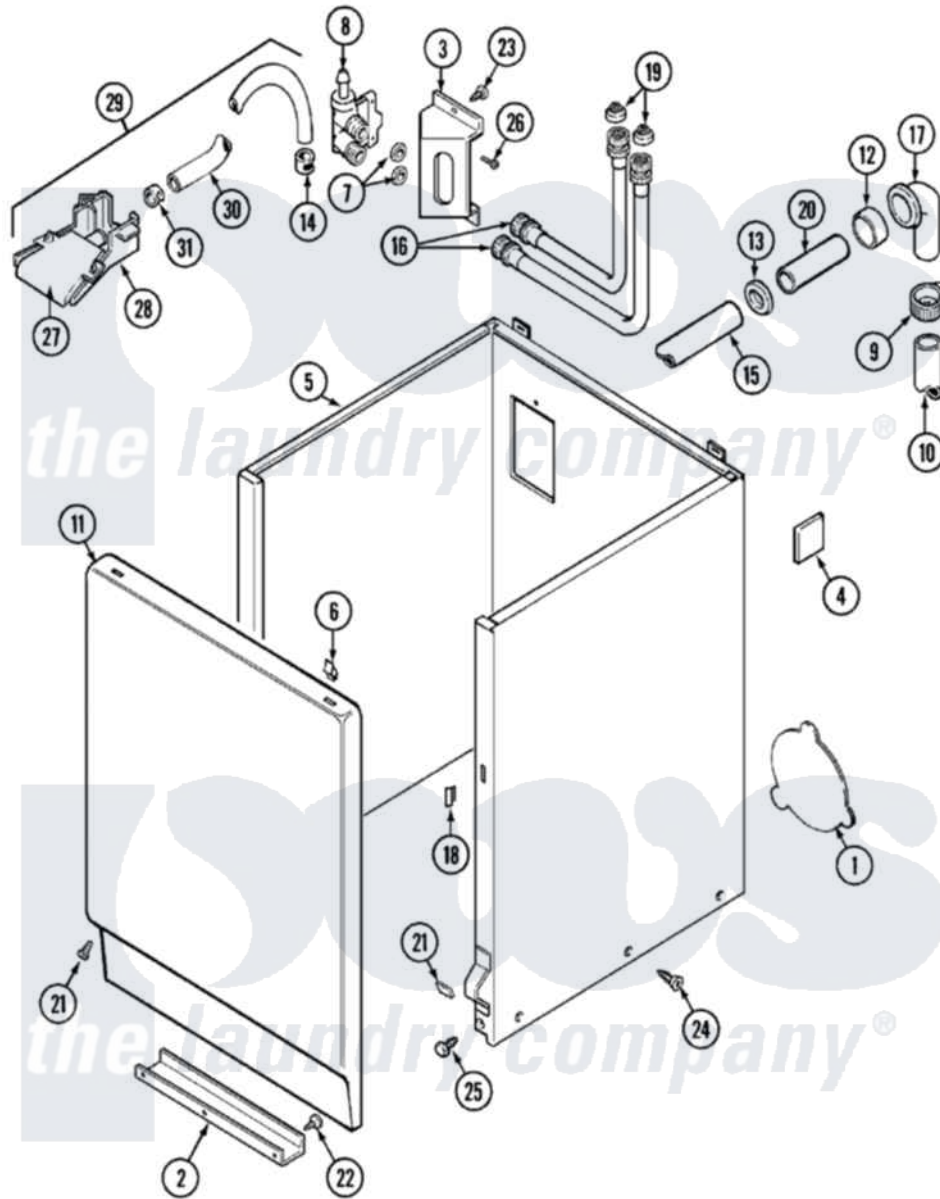

# Maytag LAT8234AAL 02 - CABINET

Maytag [Residential Maytag LAT8234AAL Washer Parts](#) Parts Diagram 02 - CABINET  
 Click on the part number to view part

Item	Original Part Number	Replaced By	Status	Part Description
1	211294	<a href="#">90767</a>		Screw, 8A X 3/8 HeX Washer Head Tapping
"	211878		Not Available	PLATE, ACCESS
2	<a href="#">213846</a>			Guard, Belt
3	214812	<a href="#">22002361</a>		Bracket, Water Valve
4	<a href="#">215058</a>			Pad, Cabinet Bumper
5	<a href="#">22001303</a>			Cabinet ---NA
6	212982	<a href="#">22001650</a>		Fastener, Spring
7	<a href="#">Y013783</a>			Washer, Inlet Hose
8	214337	<a href="#">96160</a>		Screen
"	<a href="#">22001274</a>			Valve, Water
"	<a href="#">22002360</a>			Valve, Water
9	200908	<a href="#">285655</a>		Clamp, Hose
10	<a href="#">Y059149</a>			(7/8" I.D. CARTON OF 50 FT.)
"	<a href="#">216017</a>			Hose, Drain
11	216078L		Not Available	PANEL, FRONT (ALM) SUB