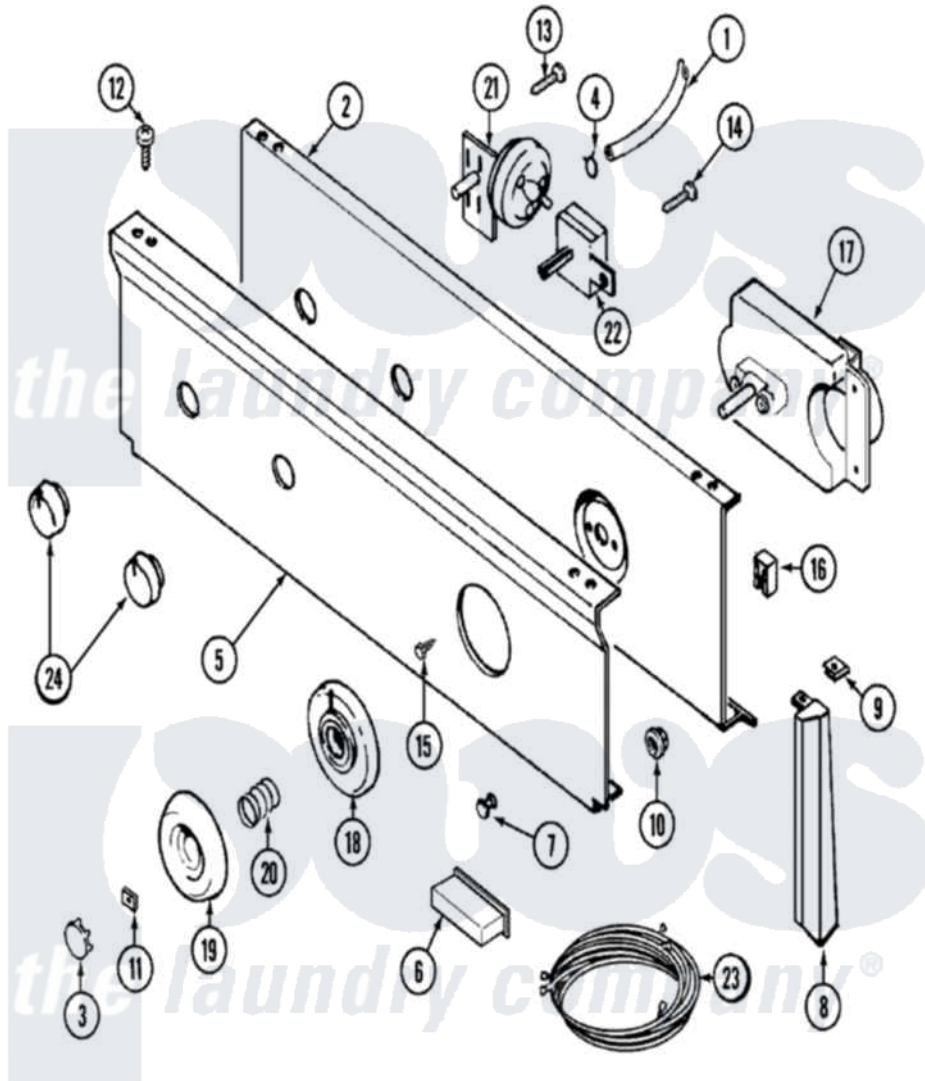

Maytag LAT8234AAL 04 - CONTROL PANEL

Maytag [Residential Maytag LAT8234AAL Washer Parts](#) Parts Diagram 04 - CONTROL PANEL

[Click on the part number to view part](#)

Item	Original Part Number	Replaced By	Status	Part Description
1	22001036	22001619		Tube, Water Level Switch
2	315483	3370225		Screw
"	204807			Ground Wire, Supp. Plte To Top Cover
"	22001132			Plate, Support
3	216193		Not Available	CAP, TIMER KNOB (BLK)
4	410296	596669		Clamp, Manifold
5	22001170		Not Available	PANEL, CONTROL (BLK)
6	214897			Pad, Control Panel
7	22001215	7730P011-60		Lens, Indicator Light
8	22001288			End Cap, Control Panel
"	22001290			End Cap, Control Panel
9	214894			Fastener, End Cap
10	214872			Palnut, End Cap Note: Nut, Lamp Holder
11	211605			Bezel, Timer Dial
12	311728	210032		Screw, No.8 X 9/16 Ctsk Note:

12	214120	21032		Screw, Inlet Duct
13	211168	W10139210		Screw, 8-18 X 5/16
14	211168	W10139210		Screw, 8-18 X 5/16
15	216412			Screw, Bracket To Timer
16	903115			Lock Light
17	22001255			Timer RPR
18	22001264		Not Available	BEZEL, TIMER KNOB (BLK)
19	215828			Knob, Timer
20	211065			Spring, Index Wheel
21	208202			Switch, Pressure
22	208283		Not Available	SWITCH, WATER TEMPERATURE
23	22001315			Wire Harness, Main
24	22001267			Knob, Selector Switch
25	22001103			Manual, Use And Care
"	16000327		Not Available	GUIDE, QUICK REF. - MAYTAG