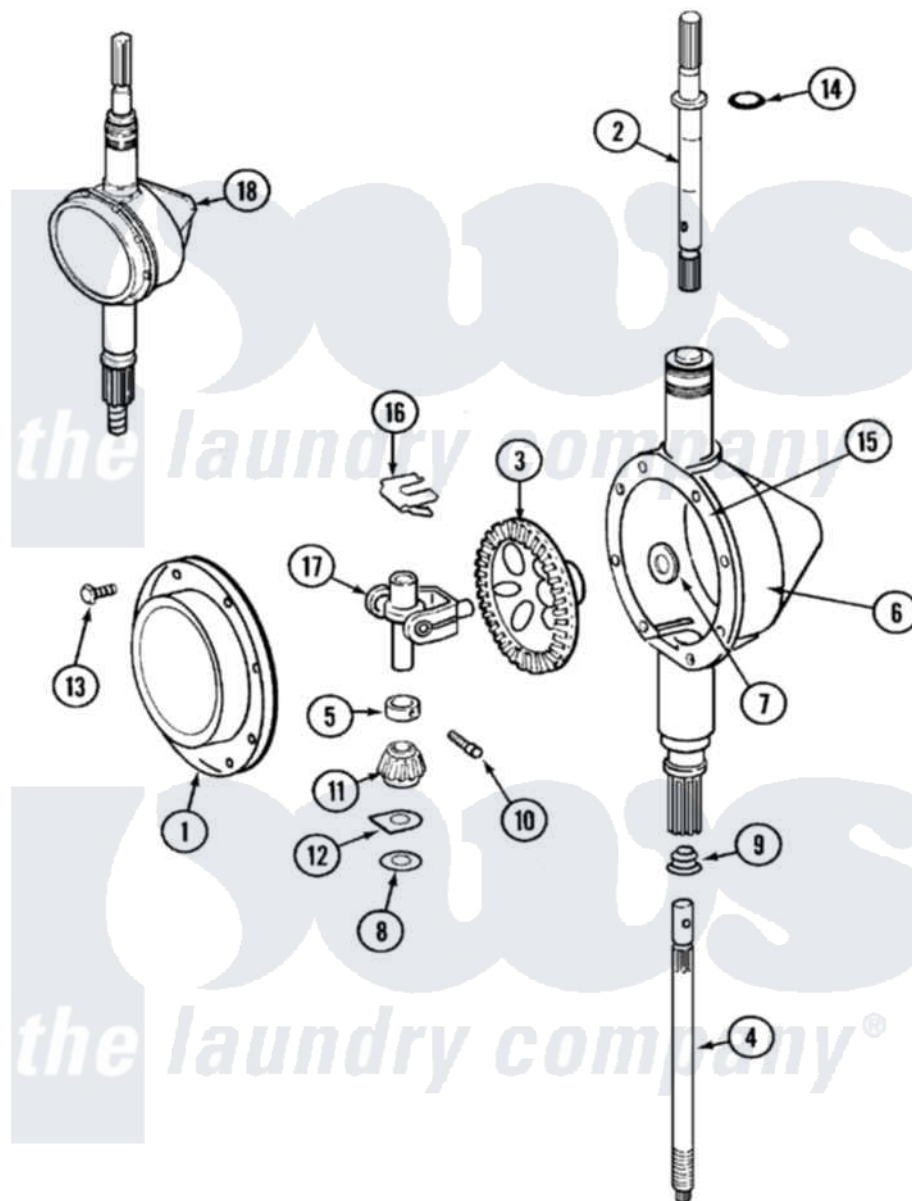

Maytag LAT8234AAL 06 - TRANSMISSION

Maytag Residential Maytag LAT8234AAL Washer Parts Parts Diagram 06 - TRANSMISSION
 Click on the part number to view part

Item	Original Part Number	Replaced By	Status	Part Description
1	206628			Cover, Transmission
2	207153	6-2097820		Kit- Shaft
3	206713	6-2067130		Gear- Beve
4	215410	12001450		Ctr Shaft W/Collar Andkeeper- Dp
5	215415		Not Available	COLLAR, LOWER
6	206624	6-2097750		Trans Dee
7	215394			Washer, Bevel Gear
8	211483	6-2114830		Washer- SP
9	206602	207843		Lip Seal Repair Kit
10	Y206629			Pin, Collar
11	215401	W10221114		Pinion
12	215395			Plate, Clutch
13	215417		Not Available	SCREW, TRANSMISSION COVER
14	210690			Seal, Rubber
15	Y058700	675652		Adhesive

16

[215581](#)

Spring, Agitator Shaft

17

206685

[6-2066850](#)

Yoke

18