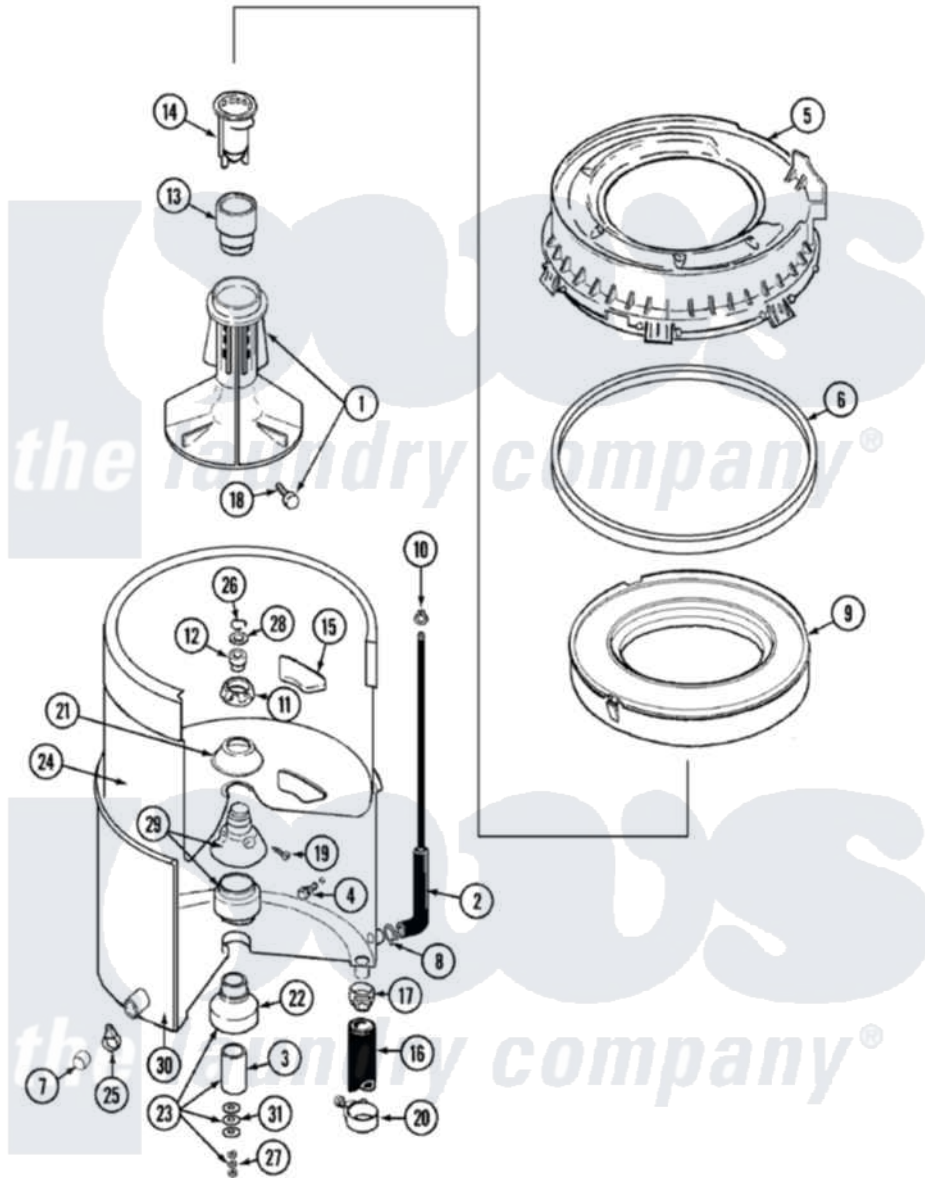

Maytag LAT8234AAL 07 - TUB

Maytag [Residential Maytag LAT8234AAL Washer Parts](#) Parts Diagram 07 - TUB
 Click on the part number to view part

Item	Original Part Number	Replaced By	Status	Part Description
1	207228			Agitator W/Lock Screw
2	22001036	22001619		Tube, Water Level Switch
3	211130			Bearing Liner, Tub Bearing
4	200744	W10175939		Bolt
"	205254	W10175938		Bolt
5	22001299			Tub Cover And Gasket Assembly
6	Y22001201	22001007		Gasket, Cover To Tub
7	214725			Cap For Spout-Outer Tub
8	211641			Clamp, 1-1/16"
9	22001142			Ring, Balance
10	410296	596669		Clamp, Manifold
11	211047	6-2110472		Nut- Clamp
12	Y0A4298	6-0A57420		Seal- Agitator
13	22001295			Housing, Dispenser
14	22001294			Cup, Dispensing
15	207219			Filter, Self-Cleaning

16	213045		Hose, Outer Tub Part Not Used
17	201011	285655	Clamp, Hose
18	206478		Not Available
19	211618	22001423	Set Screw, Mounting Stem
20	202574	3367052	Clamp, Hose
21	211210		Washer, Clamping Nut
22	200824	6-2040130	Tub Bearin
23	204013	6-2040130	Tub Bearin
24	22001139		Tub, Inner
25	214739	596669	Clamp, Manifold
26	Y015667		Retaining Ring
27	Y054867		Washer, Lock
28	Y015666		Washer, Retaining -
29	204012	6-2095720	Mounting S
30	22001114		Not Available
31	211100		TUB, OUTER (EX. LARGE)
			Washer, Outer Tub