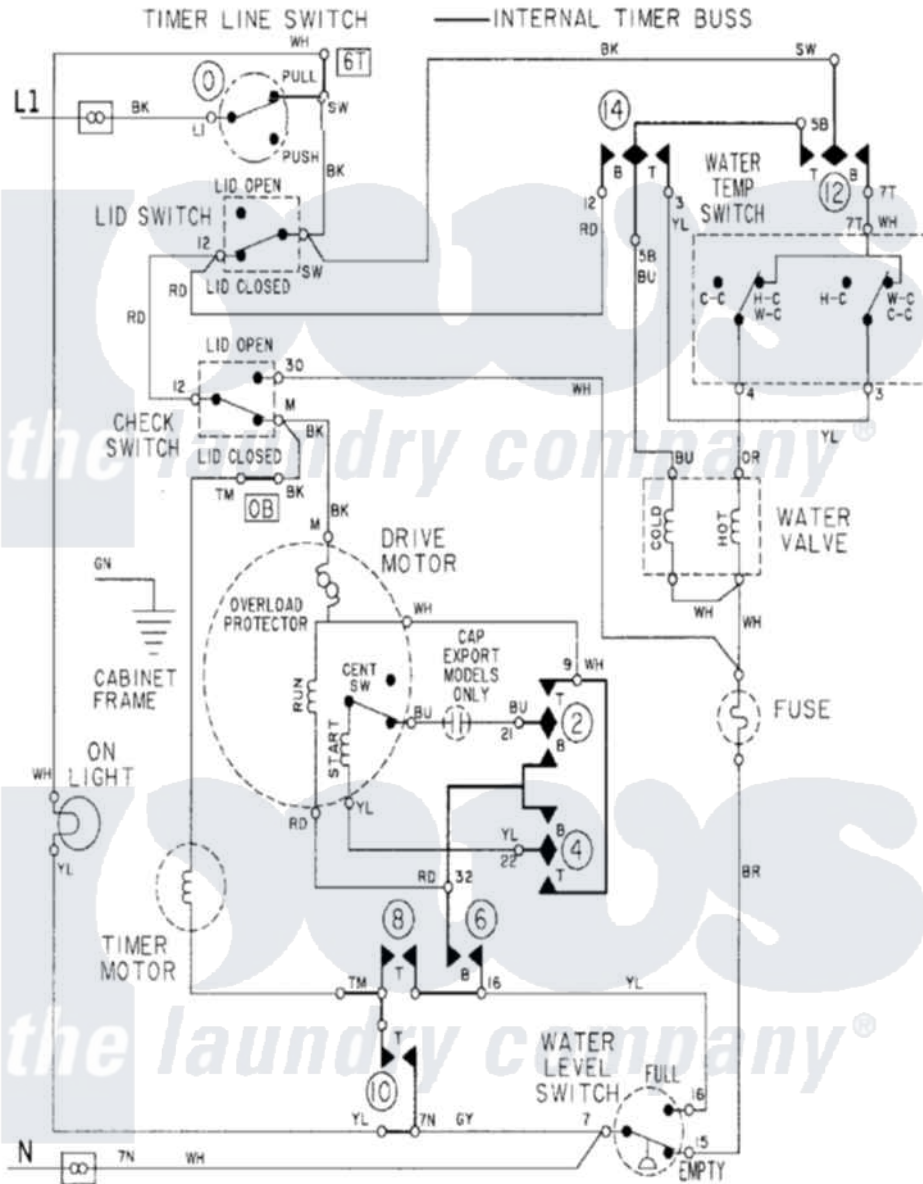

# Maytag LAT8234AAL 08 - WIRING INFORMATION

Maytag Residential Maytag LAT8234AAL Washer Parts Parts Diagram 08 - WIRING INFORMATION  
 Click on the part number to view part

Item	Original Part Number	Replaced By	Status	Part Description
NI	15001090		Not Available	WIRING INFORMATION