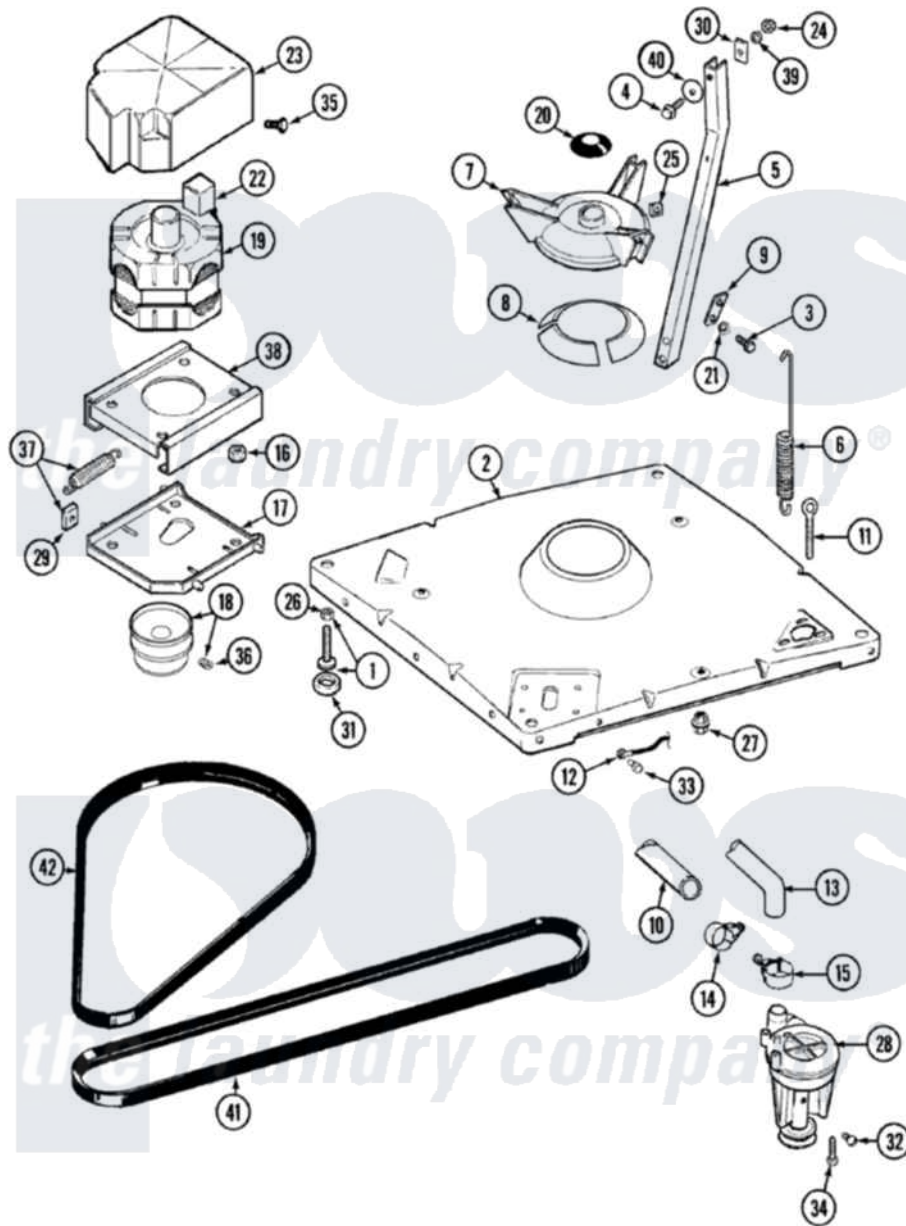

Maytag LAT8234ABE 01 - BASE

Maytag Residential Maytag LAT8234ABE Washer Parts Parts Diagram 01 - BASE
 Click on the part number to view part

Item	Original Part Number	Replaced By	Status	Part Description
1	Y302699	22003428		Leg, Adjustable
2	22001172	22002150		Base
3	Y015627			Screw- Hex
4	205254	W10175938		Bolt
"	200744	W10175939		Bolt
5	213053			Brace, Tub Part Not Used
6	22001300			Spring, Centering
7	203725			Damper W/Bolt And Clip
8	203956			Damper Pad Kit
9	213073			Washer, Double Brace
10	214767	22001448		Hose, Pump
11	216416			Bolt, Eye/Centering Spring
12	901220			Ground Wire
13	213045			Hose, Outer Tub Part Not Used
14	202574	3367052		Clamp, Hose
15	202574	3367052		Clamp, Hose

16	Y311426	3400029	Nut, Adapter Plate
17	22001301		Mount, Motor Lower-Assembly
18	200816	6-2008160	Pulley- MO
19	201805	12002351	Motor-Drve
20	211028	22001586	Deflector, Water
21	911852	486009	Lockwasher
22	205132	Not Available	SWITCH, MOTOR EXTERNAL START No.201664-14,205463- 4 & 201800-4
"	206505	Not Available	PROD. No.201664-15, & No.205463-3.
23	215098		Shield, Motor
24	Y052734		Nut, Carrage Bolts And Bracket
25	Y052785		Nut, Brace To Damper
26	210385		Lock Nut For Adjustable Leg
27	211949		Nut, Adjustment Eyebolt
28	202203	6-2022030	Pump As Pa
29	204998	205000	Roller And Spring Kit 4+Spr
30	212979	Not Available	WASHER, TUB BRACE
31	210684		Foot, Adjustable Leg
32	Y015408	22003235	Screw, Bearing Insert
33	912365	3370225	Screw
34	211880		Screw, HeX Head No.10 X 1/2 Inc
35	213121	3400111	Screw, 12-14 X 5/8
36	Y053241		Set Screw, Motor Pulley
37	205000		Roller And Spring Kit 4+Spr
38	214956		Motor Mount Assembly
39	Y054867		Washer, Lock
40	211100		Washer, Outer Tub
41	211124		Part Not Used
42	211125		V Belt, DriVe Pulley