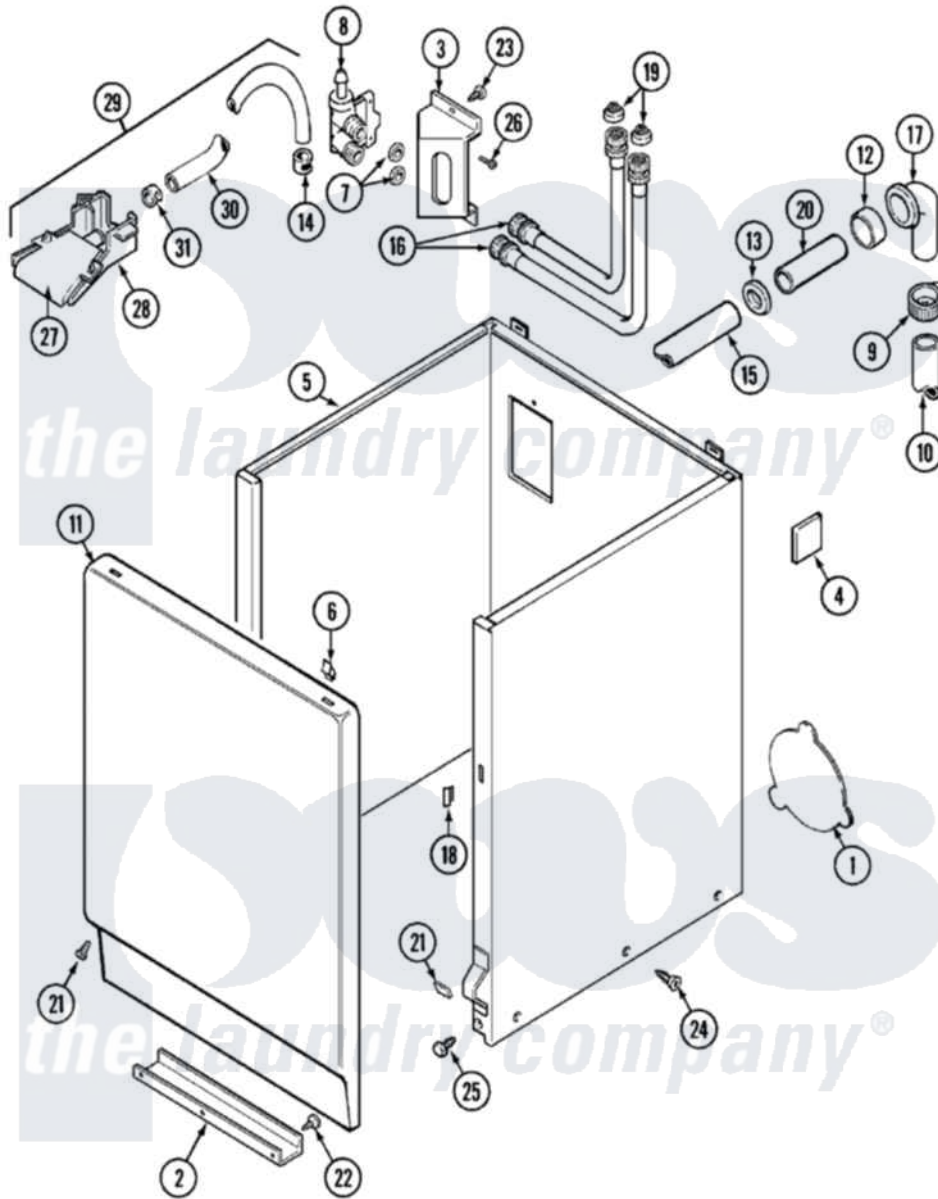

Maytag LAT8234ABE 02 - CABINET

Maytag [Residential Maytag LAT8234ABE Washer Parts](#) Parts Diagram 02 - CABINET
 Click on the part number to view part

Item	Original Part Number	Replaced By	Status	Part Description
1	211294	90767		Screw, 8A X 3/8 HeX Washer Head Tapping
"	211878		Not Available	PLATE, ACCESS
2	213846			Guard, Belt
3	214812	22002361		Bracket, Water Valve
4	215058			Pad, Cabinet Bumper
5	22001302	22004425		Cabinet White Aspack
6	212982	22001650		Fastener, Spring
7	Y013783			Washer, Inlet Hose
8	214337	96160		Screen
"	22001274			Valve, Water
"	22002360			Valve, Water
9	200908	285655		Clamp, Hose
10	Y059149			(7/8" I.D. CARTON OF 50 FT.)
"	216017			Hose, Drain
11	216078		Not Available	PANEL, FRONT (WHT)

"	33001221	22001817	Sheet, Sound Damper
12	214765		Gasket, Siphon Break
13	202574	3367052	Clamp, Hose
14	216169	596669	Clamp, Manifold
15	214767	22001448	Hose, Pump
16	202860		Inlet Hose Assembly
17	Y216016	W10116738	Elbow
18	214376	22002331	Spacer, Front Panel
19	200961	12001413	Strainer And Washer Kit
20	Y014874		Screw, Idler Arm And Sleeve
"	206638		Siphon Break
21	204439		Screw And Fstner Assembly
22	211294	90767	Screw, 8A X 3/8 HeX Washer Head Tapping
23	212276	W10116760	Screw
24	213007		Xfor Cabinet See Cabinet, Back
25	213121	3400111	Screw, 12-14 X 5/8
"	213122	27001200	Screw
26	Y313561		Screw----NA
27	22001187		Injector
28	22001186		Injector
29	22001304		Water Injector Assembly
30	22001190		Hose, Injector
31	216170	489503	Clamp