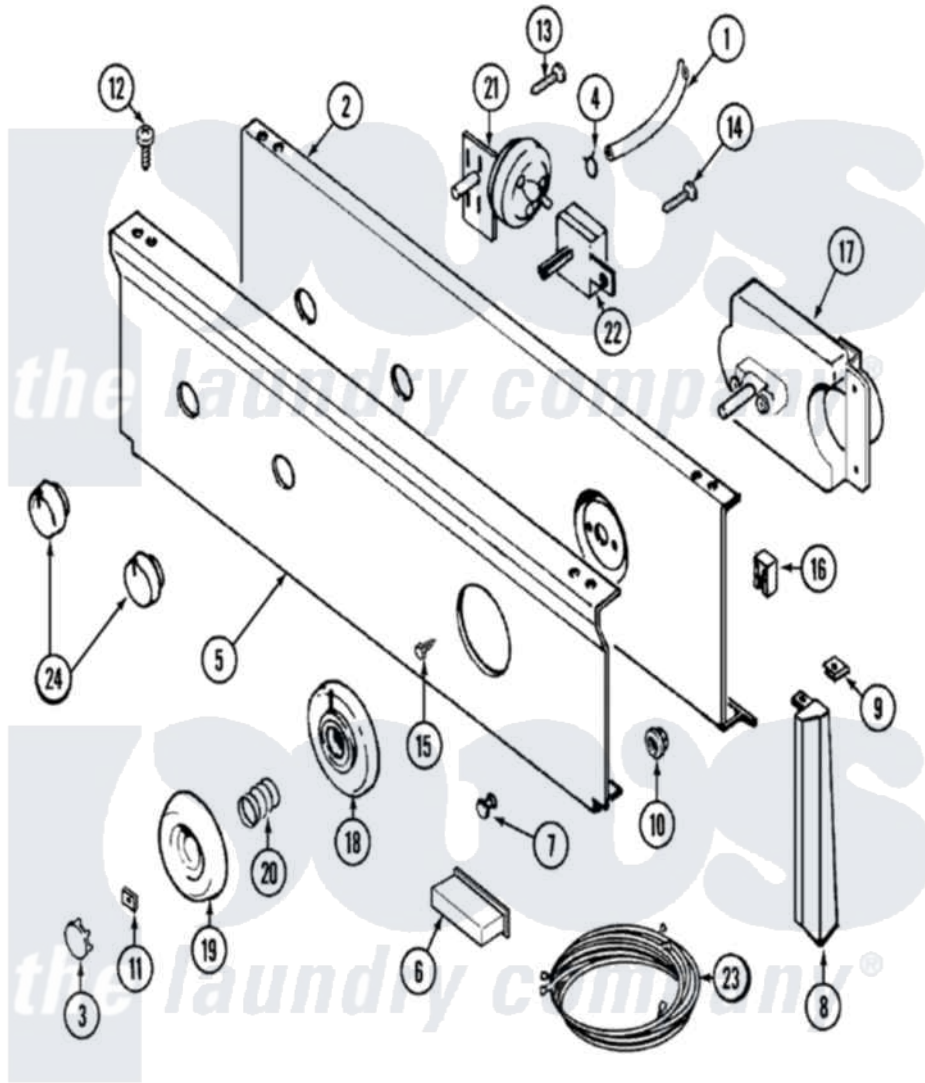

Maytag LAT8234ABE 04 - CONTROL PANEL

Maytag [Residential Maytag LAT8234ABE Washer Parts](#) Parts Diagram 04 - CONTROL PANEL
 Click on the part number to view part

Item	Original Part Number	Replaced By	Status	Part Description
1	22001036	22001619		Tube, Water Level Switch
2	315483	3370225		Screw
"	204807			Ground Wire, Supp. Plte To Top Cover
"	22001132			Plate, Support
3	216250	22001446		Cap, Knob
4	410296	596669		Clamp, Manifold
5	22001239			Panel, Control
6	214897			Pad, Control Panel
7	22001215	7730P011-60		Lens, Indicator Light
8	22001291			End Cap, Control Panel
"	22001289		Not Available	END CAP, CTRL. PNL. (LT-WHT)
9	214894			Fastener, End Cap
10	214872			Palnut, End Cap Note: Nut, Lamp Holder
11	211605			Bezel, Timer Dial

12	210932		Screw, No.8 X 9/16 Ctsk Note: Screw, Inlet Duct
13	211168	W10139210	Screw, 8-18 X 5/16
14	211168	W10139210	Screw, 8-18 X 5/16
15	216412		Screw, Bracket To Timer
16	903115		Lock Light
17	22001255		Timer RPR
18	22001265		Bezel, Timer Knob
19	22001198	Not Available	KNOB, TIMER (WHT)
20	211065		Spring, Index Wheel
21	208202		Switch, Pressure
22	208283	Not Available	SWITCH, WATER TEMPERATURE
23	22001315		Wire Harness, Main
24	22001268	Not Available	KNOB ASSY. (WHT)
25	22001104	Not Available	MANUAL, USE & CARE
"	22001103		Manual, Use And Care
"	16000327	Not Available	GUIDE, QUICK REF. - MAYTAG