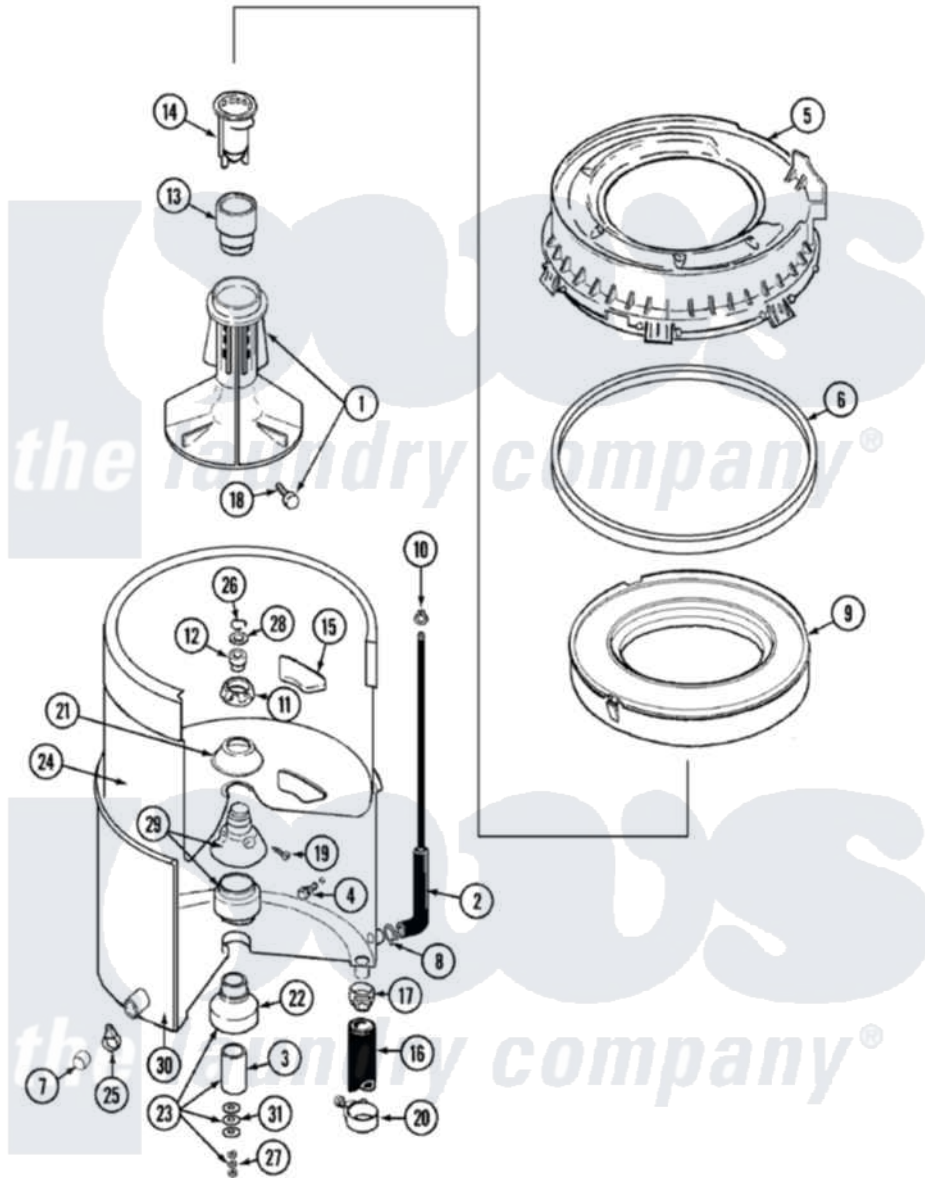

Maytag LAT8234ABE 07 - TUB

Maytag [Residential Maytag LAT8234ABE Washer Parts](#) Parts Diagram 07 - TUB
 Click on the part number to view part

Item	Original Part Number	Replaced By	Status	Part Description
1	207228			Agitator W/Lock Screw
2	22001036	22001619		Tube, Water Level Switch
3	211130			Bearing Liner, Tub Bearing
4	200744	W10175939		Bolt
"	205254	W10175938		Bolt
5	22001299			Tub Cover And Gasket Assembly
6	Y22001201	22001007		Gasket, Cover To Tub
7	214725			Cap For Spout-Outer Tub
8	211641			Clamp, 1-1/16"
9	22001142			Ring, Balance
10	410296	596669		Clamp, Manifold
11	211047	6-2110472		Nut- Clamp
12	Y0A4298	6-0A57420		Seal- Agitator
13	22001295			Housing, Dispenser
14	22001294			Cup, Dispensing
15	207219			Filter, Self-Cleaning

16	213045		Hose, Outer Tub Part Not Used
17	201011	285655	Clamp, Hose
18	206478		Not Available
19	211618	22001423	Set Screw, Mounting Stem
20	202574	3367052	Clamp, Hose
21	211210		Washer, Clamping Nut
22	200824	6-2040130	Tub Bearin
23	204013	6-2040130	Tub Bearin
24	22001139		Tub, Inner
25	214739	596669	Clamp, Manifold
26	Y015667		Retaining Ring
27	Y054867		Washer, Lock
28	Y015666		Washer, Retaining -
29	204012	6-2095720	Mounting S
30	22001114		Not Available
31	211100		TUB, OUTER (EX. LARGE)
			Washer, Outer Tub