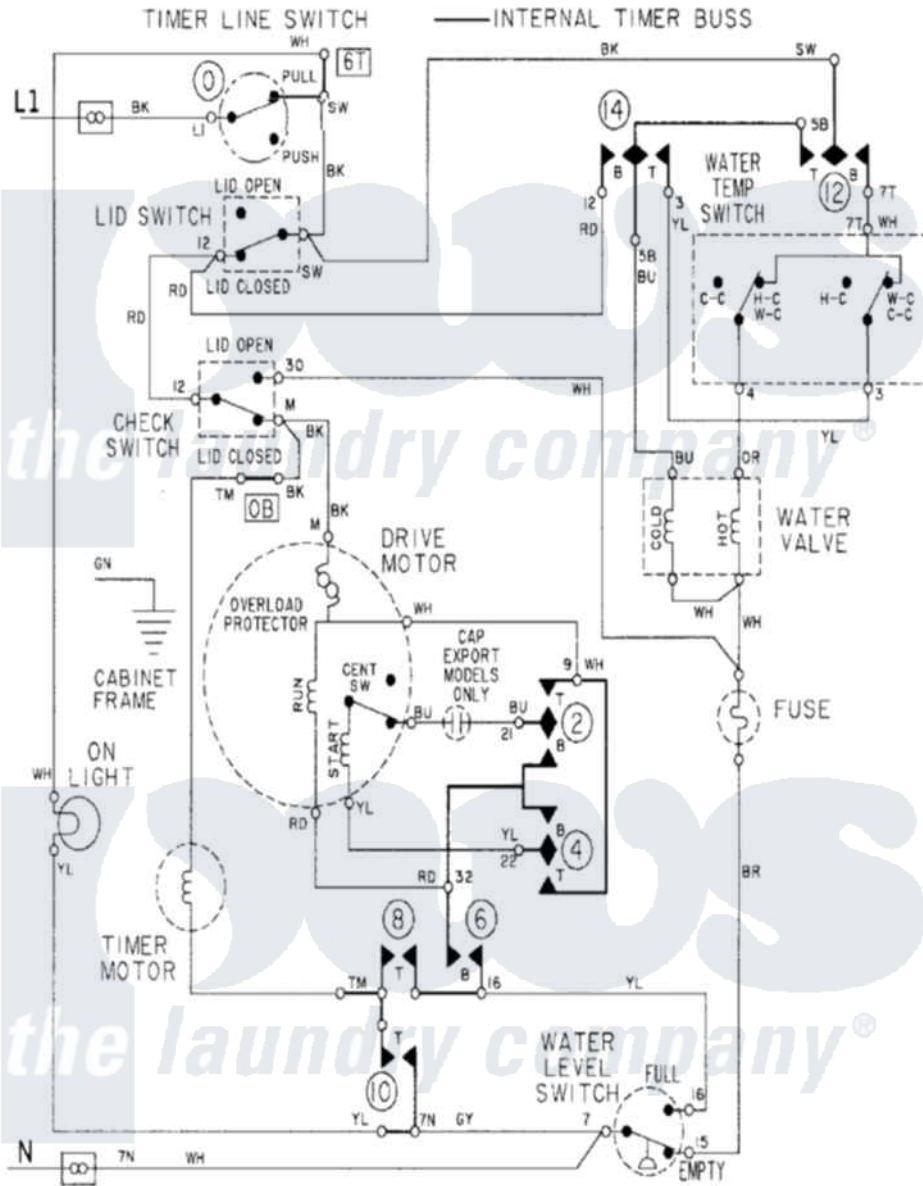

Maytag LAT8234ABE 08 - WIRING INFORMATION

Maytag Residential Maytag LAT8234ABE Washer Parts Parts Diagram 08 - WIRING INFORMATION
 Click on the part number to view part

Item	Original Part Number	Replaced By	Status	Part Description
NI	15001090		Not Available	WIRING INFORMATION