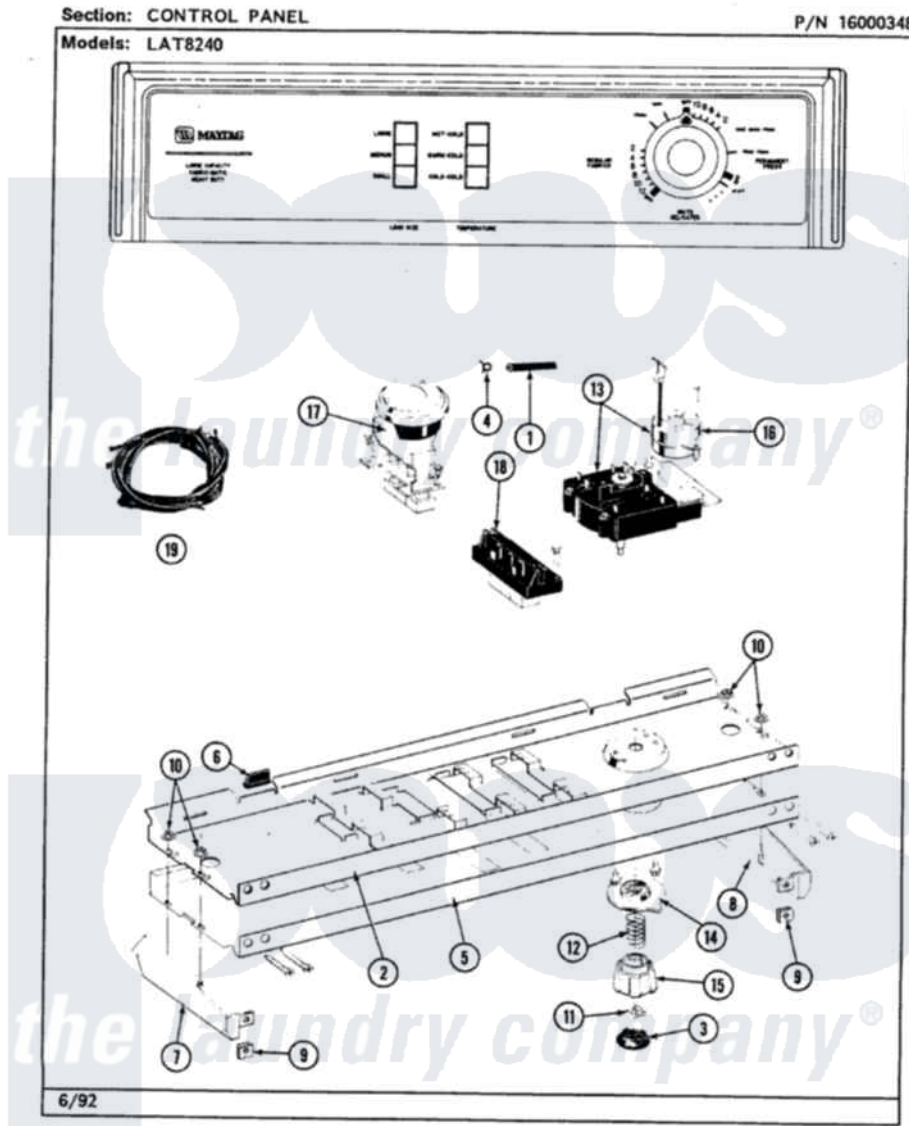

# Maytag LAT8240AAL 04 - CONTROL PANEL

22

Maytag [Residential Maytag LAT8240AAL Washer Parts](#) Parts Diagram 04 - CONTROL PANEL  
 Click on the part number to view part

Item	Original Part Number	Replaced By	Status	Part Description
1	212942	<a href="#">22001619</a>		Tube, Water Level Switch
2	<a href="#">214818</a>			Back Up Plate
"	<a href="#">210932</a>			Screw, No.8 X 9/16 Ctsk Note: Screw, Inlet Duct
3	215821		Not Available	CAP, KNOB
4	410296	<a href="#">596669</a>		Clamp, Manifold
5	<a href="#">207405</a>			Control Panel
"	<a href="#">210932</a>			Screw, No.8 X 9/16 Ctsk Note: Screw, Inlet Duct
6	<a href="#">214897</a>			Pad, Control Panel
7	207215		Not Available	END CAP LH
8	207216		Not Available	END CAP RH
9	<a href="#">214894</a>			Fastener, End Cap
10	<a href="#">214872</a>			Palnut, End Cap Note: Nut, Lamp Holder
11	<a href="#">211605</a>			Bezel, Timer Dial
12	<a href="#">211065</a>			Spring, Index Wheel

13	213966	<a href="#">3400014</a>	Screw
"	207377		Not Available
14	215827		TIMER
15	<a href="#">215828</a>		TIMER DIAL SKIRT
16	205033	<a href="#">22205033</a>	Knob, Timer
17	207363		Motor- Tim
"	211168	<a href="#">W10139210</a>	3 LEVEL PRESSURE SWITCH
18	213117	<a href="#">67006908</a>	Screw, 8-18 X 5/16
"	207368		Screw, Ice Rack
19	<a href="#">207383</a>		TEMP CONTROL SWITCH - 3 BUTTON
			Wire Harness