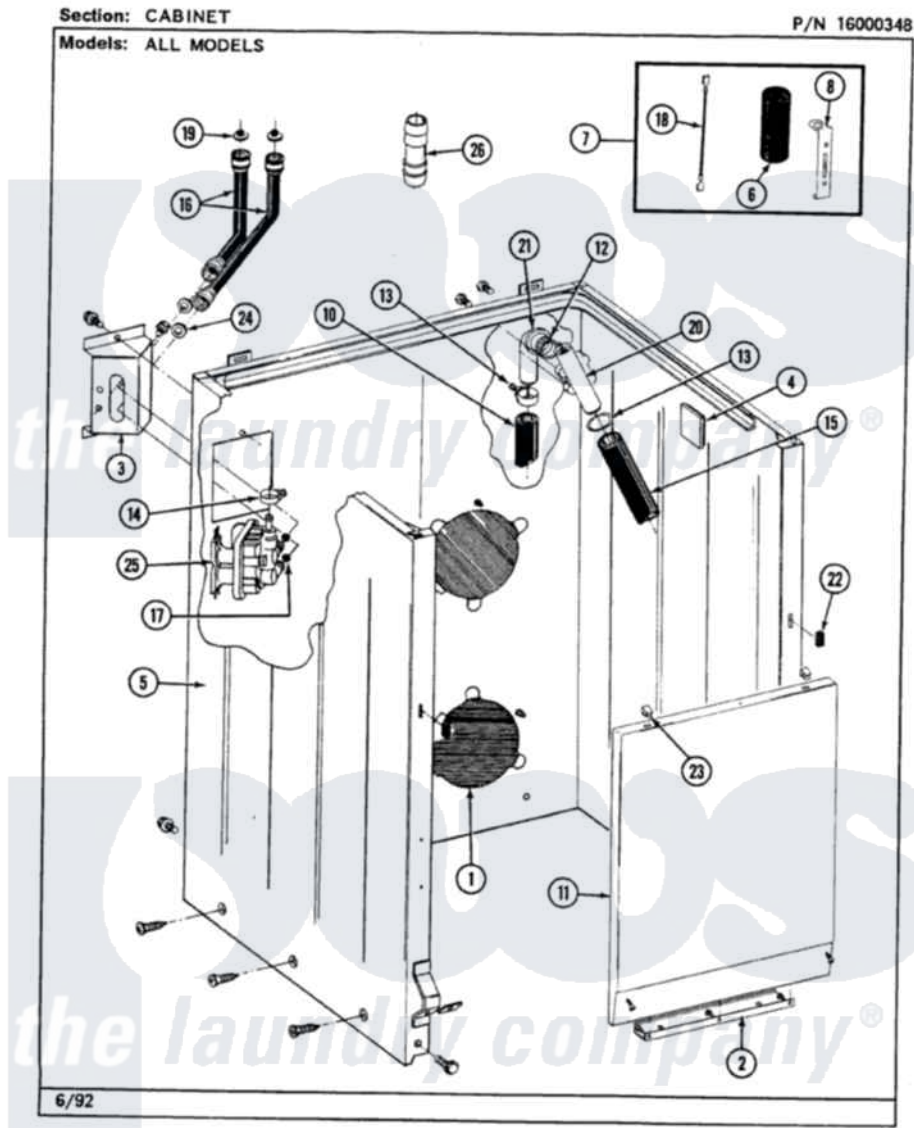

Maytag LAT8240AAW 02 - CABINET

30

Maytag [Residential Maytag LAT8240AAW Washer Parts](#) Parts Diagram 02 - CABINET
 Click on the part number to view part

Item	Original Part Number	Replaced By	Status	Part Description
1	211878		Not Available	PLATE, ACCESS
"	211294	90767		Screw, 8A X 3/8 HeX Washer Head Tapping
2	213846			Guard, Belt
"	211294	90767		Screw, 8A X 3/8 HeX Washer Head Tapping
3	212276	W10116760		Screw
"	214812	22002361		Bracket, Water Valve
4	215058			Pad, Cabinet Bumper
5	203319	22203319		Cabinet
"	204439			Screw And Fstner Assembly
"	213122	27001200		Screw
"	213121	3400111		Screw, 12-14 X 5/8
"	213007			Xfor Cabinet See Cabinet, Back
6	Y200832			Capacitor
7	206103			Capacitor Kit

8	211149		Clip, Capacitor
9	202861	202860	Inlet Hose Assembly
10	216017		Hose, Drain
"	Y059149		(7/8" I.D. CARTON OF 50 FT.)
11	212998		Not Available
12	214765		PANEL, FRONT (WHT)
13	200908	285655	Gasket, Siphon Break
14	201575		Clamp, Hose
15	214767	22001448	Clamp, Hose
16	202860		Hose, Pump
"	200672	76314	Inlet Hose Assembly
17	214337	96160	Hose, Inlet 6 Ft. Hose With Elbow
18	203237		Screen
19	200961	12001413	No. 17 Wire With Terminal
20	206638		Strainer And Washer Kit
"	Y014874		Siphon Break
21	Y216016	W10116738	Screw, Idler Arm And Sleeve
22	214376	22002331	Elbow
23	212982	22001650	Spacer, Front Panel
24	Y013783		Fastener, Spring
25	205613		Washer, Inlet Hose
"	212276	W10116760	Water Valve
26	Y216015		Screw
			Coupling, Hose