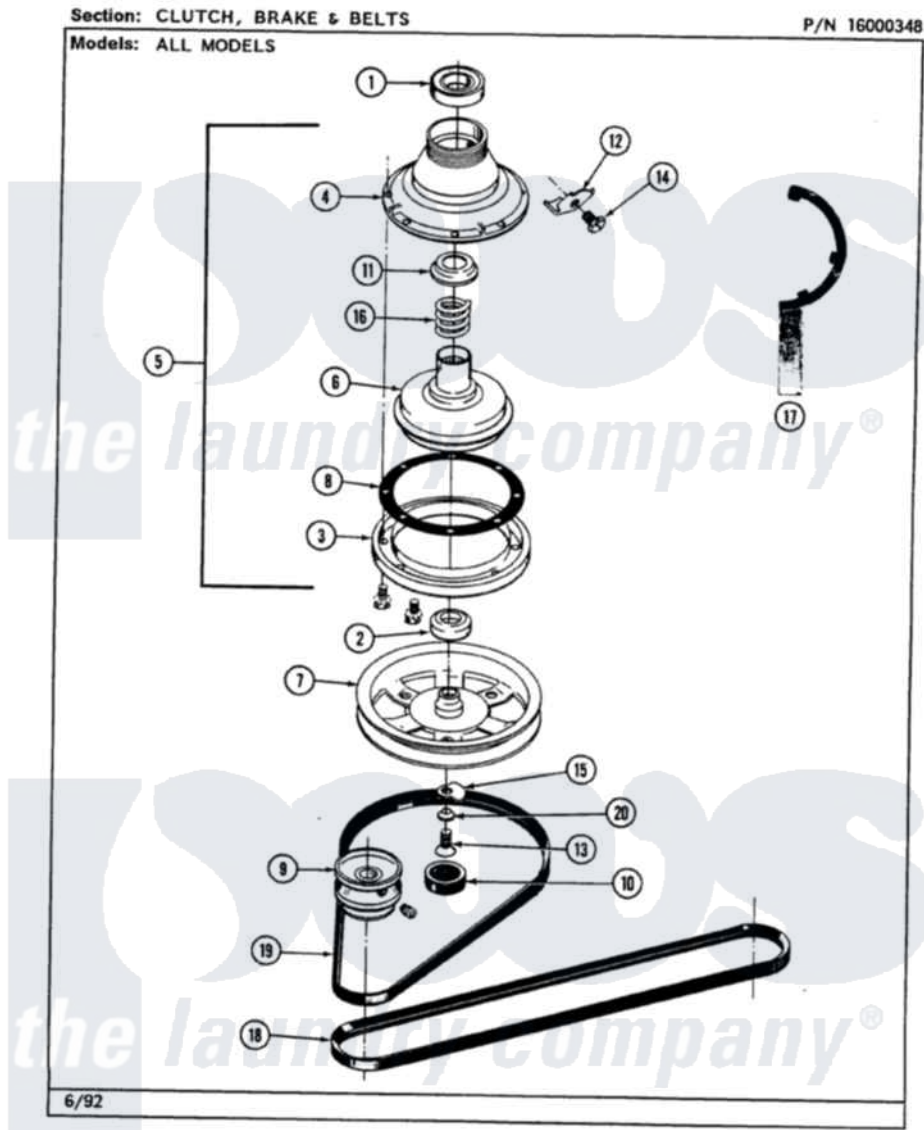

Maytag LAT8240AAW 03 - CLUTCH, BRAKE & BELTS

42

Maytag Residential Maytag LAT8240AAW Washer Parts Parts Diagram 03 - CLUTCH, BRAKE & BELTS
 Click on the part number to view part

Item	Original Part Number	Replaced By	Status	Part Description
1	Y200720	22003441		Bearing, Rear
2	200835			Bearing, Brake Rotor
3	211043	6-2011900		Brake Asse
"	211000			SCREW, BRAKE DRUM (HEX HEAD)
4	211045	6-2011900		Brake Asse
5	201190	6-2011900		Brake Asse
6	201126	6-2011900		Brake Asse
7	211059	6-2301530		Pulley
8	211042	6-2011900		Brake Asse
9	Y053241			Set Screw, Motor Pulley
"	200816	6-2008160		Pulley- MO
10	211038		Not Available	CAP, OIL RETAINER
11	211039	6-2011900		Brake Asse
12	213325			Clip, Retaining
13	211375	681582		Screw
14	213326			Bolt, Sems Retaining Clip

15	211089		Lug, Stop Pulley
16	211041	6-2011900	Brake Asse
17	Y038315	038315	Tool
18	211124		Part Not Used
19	211125		V Belt, Drive Pulley
20	211090	22003555	Washer, Stop Lug