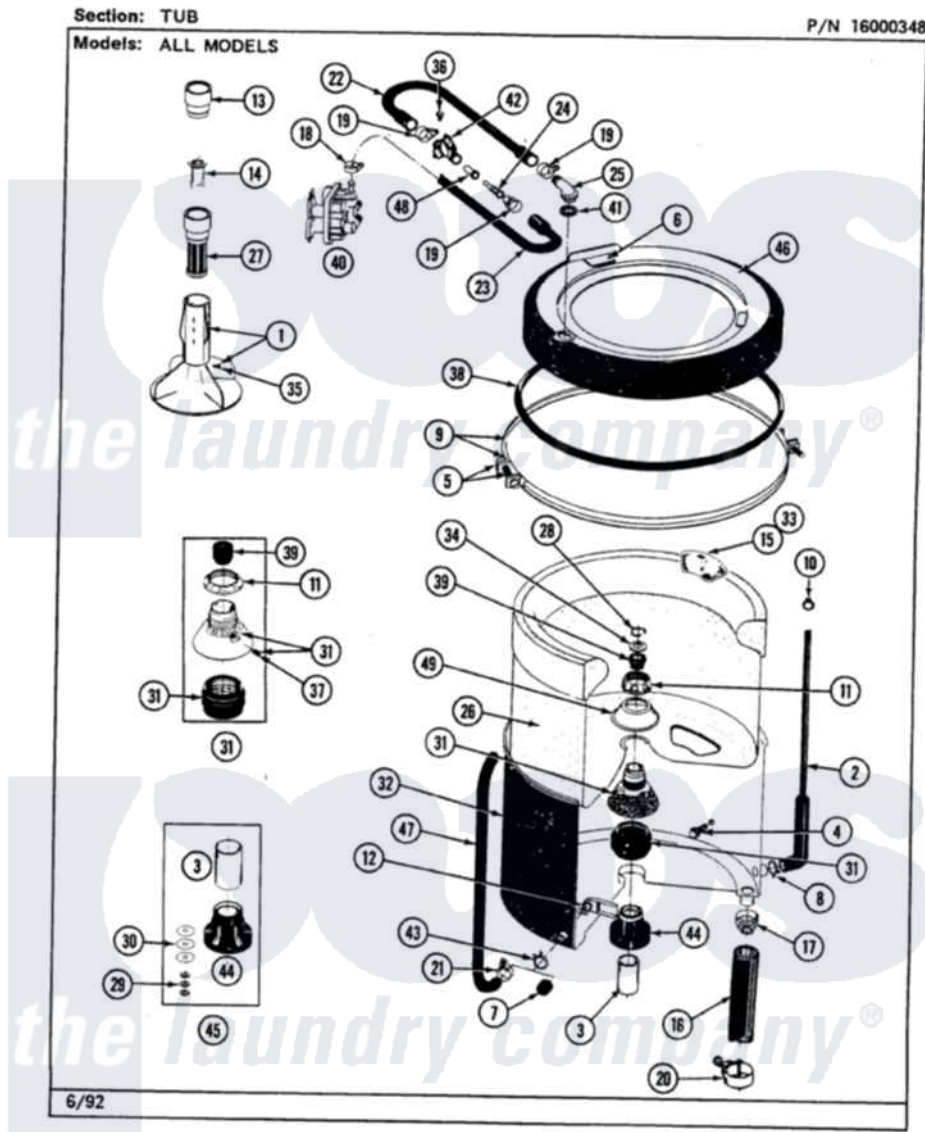

Maytag LAT8240AAW 07 - TUB

Maytag [Residential Maytag LAT8240AAW Washer Parts](#) Parts Diagram 07 - TUB
 Click on the part number to view part

Item	Original Part Number	Replaced By	Status	Part Description
1	207538			Agitator W/Lock Screw
2	212942	22001619		Tube, Water Level Switch
3	211130			Bearing Liner, Tub Bearing
4	200744	W10175939		Bolt
"	205254	W10175938		Bolt
5	205529			Nut And Bolt Kit For Tub Clam
6	215232			Bumper, Unbalance
7	214725			Cap For Spout-Outer Tub
8	211641			Clamp, 1-1/16"
9	200846			Clamp - Tub Cover
10	410296	596669		Clamp, Manifold
11	211047	6-2110472		Nut- Clamp
14	215733			Dispensing Cup
16	Y212989			Hose, Outer Tub To Pump
17	200900	616099		Clamp
18	201575			Clamp, Hose

19	202515	596669	Clamp, Manifold
20	202574	3367052	Clamp, Hose
21	205161	489503	Clamp
22	Y215234		Hose, Injector Fill
23	213013		Hose, Injector
24	213015		Nozzle, Injector
25	215235		Tube, Injector
26	207830	Not Available	INNER TUB W/PLUG
27	Y207427		Lint Filter Shallow
28	Y015667		Retaining Ring
29	Y054867		Washer, Lock
30	211100		Washer, Outer Tub
31	204012	6-2095720	Mounting S
33	215980		Plug, Filter Hole
34	Y015666		Washer, Retaining -
35	206478	Not Available	SCREW & WASHER FOR AGITATOR
36	312620		Screw, Sems
37	211618	22001423	Set Screw, Mounting Stem
38	211232		Seal, Tub Cover
39	Y0A4298	6-0A57420	Seal- Agitator
40	205613		Water Valve
41	215233		Seal For Injector Tube
42	215447		Sleeve For Injector
43	214739	596669	Clamp, Manifold
44	200824	6-2040130	Tub Bearin
45	204013	6-2040130	Tub Bearin
46	206380	Not Available	COVER, TUB
48	213016	216201	Nozzle
49	211210		Washer, Clamping Nut