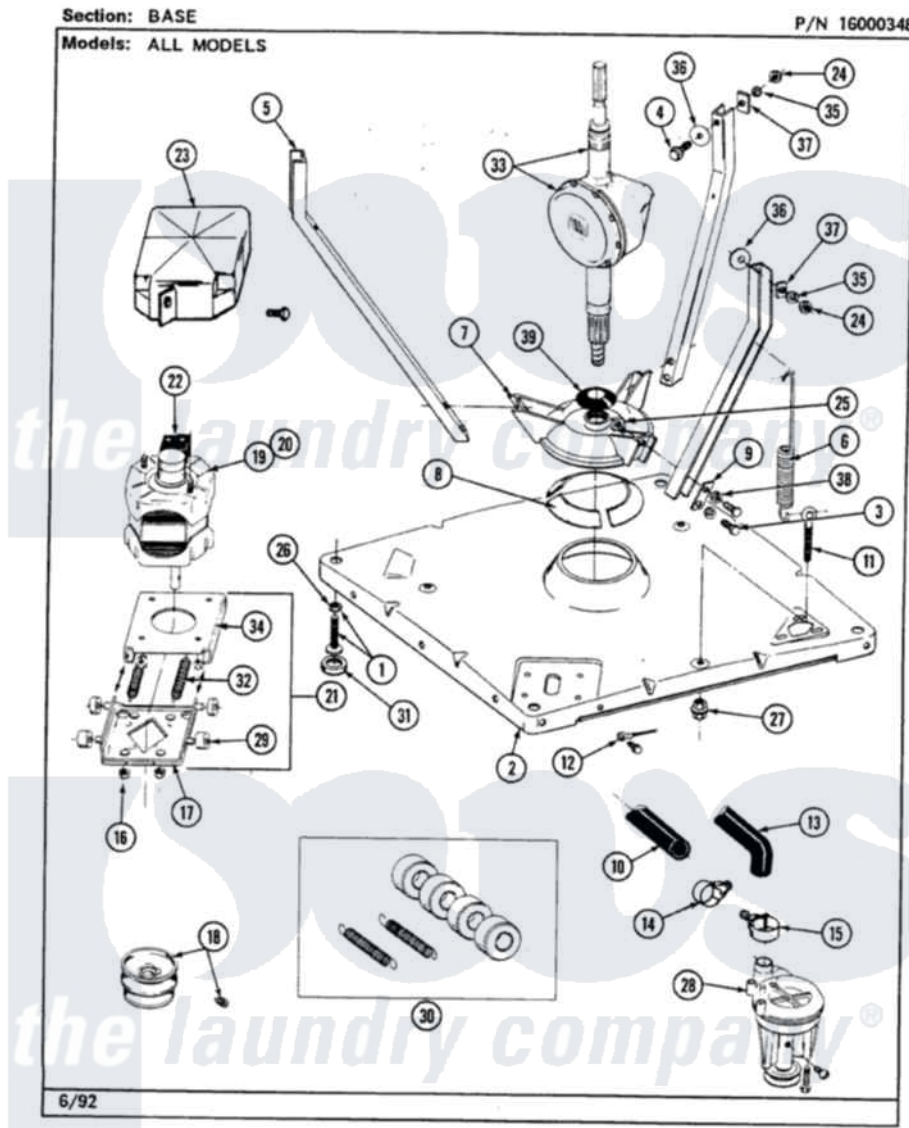

# Maytag LAT8240ABL 01 - BASE

38

Maytag Residential Maytag LAT8240ABL Washer Parts Parts Diagram 01 - BASE  
 Click on the part number to view part

Item	Original Part Number	Replaced By	Status	Part Description
1	Y302699	<a href="#">22003428</a>		Leg, Adjustable
2	<a href="#">203274</a>			Base With Damper Pads
3	<a href="#">Y015627</a>			Screw- Hex
4	205254	<a href="#">W10175938</a>		Bolt
"	200744	<a href="#">W10175939</a>		Bolt
5	213100		Not Available	PART NOT USED
6	<a href="#">213054</a>			Centering Spring - 3 Used
7	<a href="#">203725</a>			Damper W/Bolt And Clip
8	<a href="#">203956</a>			Damper Pad Kit
9	<a href="#">213073</a>			Washer, Double Brace
10	214767	<a href="#">22001448</a>		Hose, Pump
11	213120	<a href="#">216416</a>		Bolt, Eye/Centering Spring
12	210186	<a href="#">3370225</a>		Screw
"	<a href="#">204807</a>			Ground Wire, Supp. Plte To Top Cover
13	<a href="#">Y212989</a>			Hose, Outer Tub To Pump
14	200461	<a href="#">285655</a>		Clamp, Hose