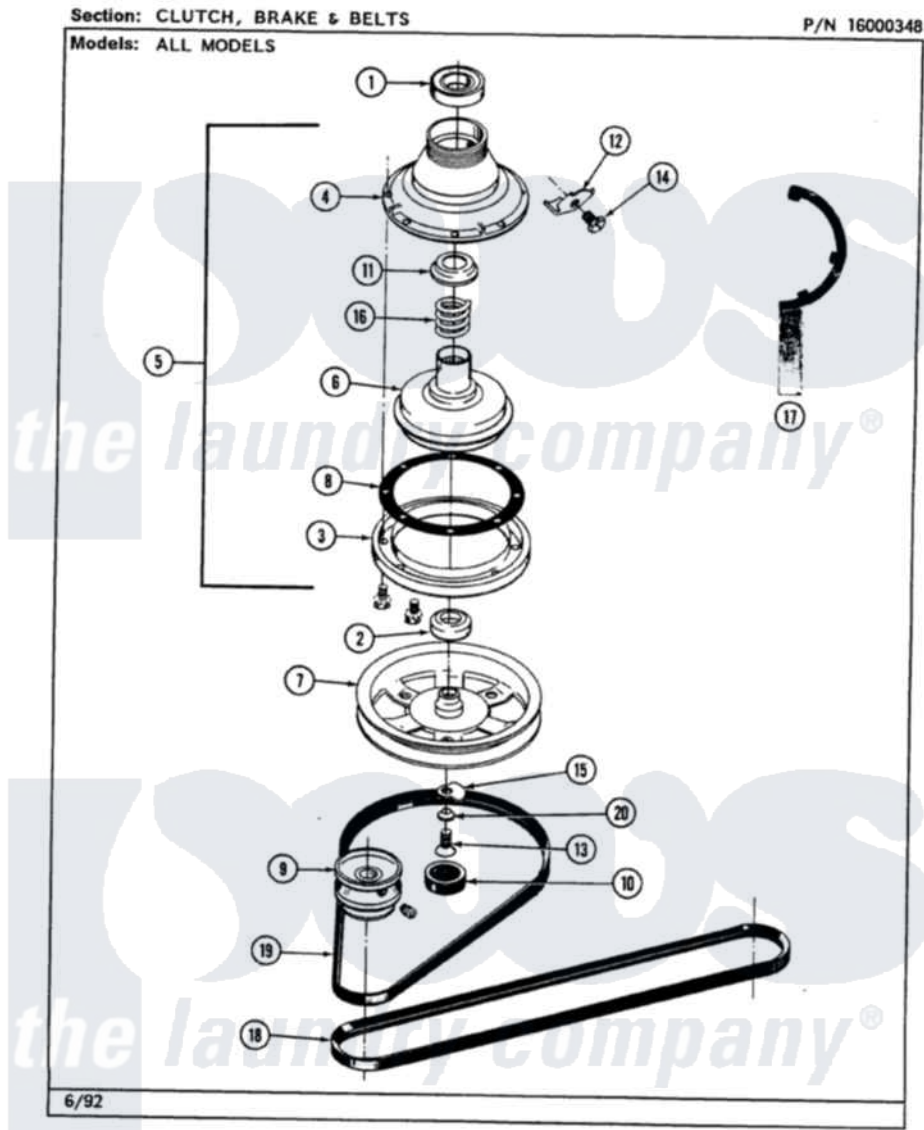

Maytag LAT8240ABL 03 - CLUTCH, BRAKE & BELTS

42

Maytag Residential Maytag LAT8240ABL Washer Parts Parts Diagram 03 - CLUTCH, BRAKE & BELTS
Click on the part number to view part

Item	Original Part Number	Replaced By	Status	Part Description
1	Y200720	22003441		Bearing, Rear
2	200835			Bearing, Brake Rotor
3	211043	6-2011900		Brake Asse
"	211000			SCREW, BRAKE DRUM (HEX HEAD)
4	211045	6-2011900		Brake Asse
5	201190	6-2011900		Brake Asse
6	201126	6-2011900		Brake Asse
7	211059	6-2301530		Pulley
8	211042	6-2011900		Brake Asse
9	Y053241			Set Screw, Motor Pulley
"	200816	6-2008160		Pulley- MO
10	211038		Not Available	CAP, OIL RETAINER
11	211039	6-2011900		Brake Asse
12	213325			Clip, Retaining
13	211375	681582		Screw
14	213326			Bolt, Sems Retaining Clip

15	211089		Lug, Stop Pulley
16	211041	6-2011900	Brake Asse
17	Y038315	038315	Tool
18	211124		Part Not Used
19	211125		V Belt, DiVe Pulley
20	211090	22003555	Washer, Stop Lug