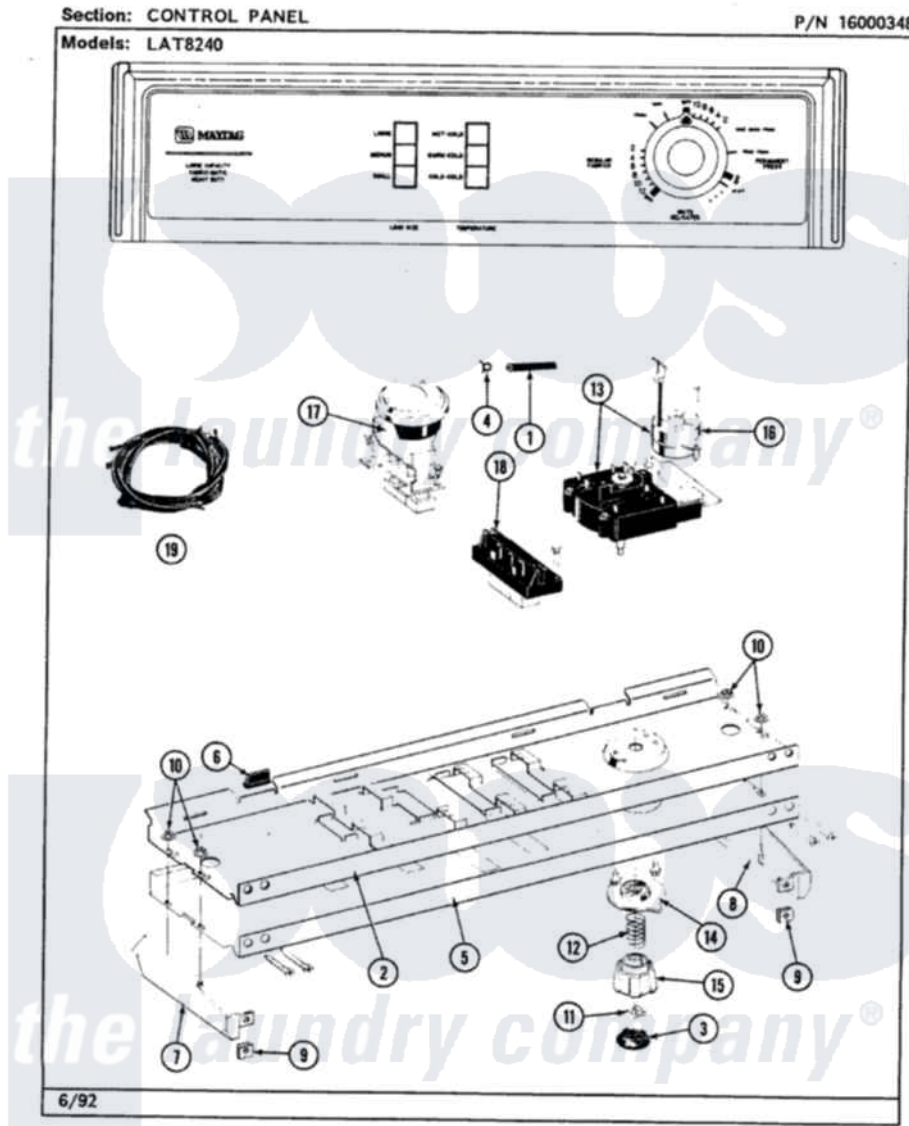

Maytag LAT8240ABL 04 - CONTROL PANEL

22

Maytag [Residential Maytag LAT8240ABL Washer Parts](#) Parts Diagram 04 - CONTROL PANEL
 Click on the part number to view part

Item	Original Part Number	Replaced By	Status	Part Description
1	212942	22001619		Tube, Water Level Switch
2	214818			Back Up Plate
"	210932			Screw, No.8 X 9/16 Ctsk Note: Screw, Inlet Duct
3	215821		Not Available	CAP, KNOB
4	410296	596669		Clamp, Manifold
5	207405			Control Panel
"	210932			Screw, No.8 X 9/16 Ctsk Note: Screw, Inlet Duct
6	214897			Pad, Control Panel
7	207215		Not Available	END CAP LH
8	207216		Not Available	END CAP RH
9	214894			Fastener, End Cap
10	214872			Palnut, End Cap Note: Nut, Lamp Holder
11	211605			Bezel, Timer Dial
12	211065			Spring, Index Wheel

13	213966	3400014		Screw
"	207377		Not Available	TIMER
14	215827		Not Available	TIMER DIAL SKIRT
15	215828			Knob, Timer
16	205033	22205033		Motor- Tim
17	207363		Not Available	3 LEVEL PRESSURE SWITCH
"	211168	W10139210		Screw, 8-18 X 5/16
18	213117	67006908		Screw, Ice Rack
"	207368		Not Available	TEMP CONTROL SWITCH - 3 BUTTON
19	207383			Wire Harness