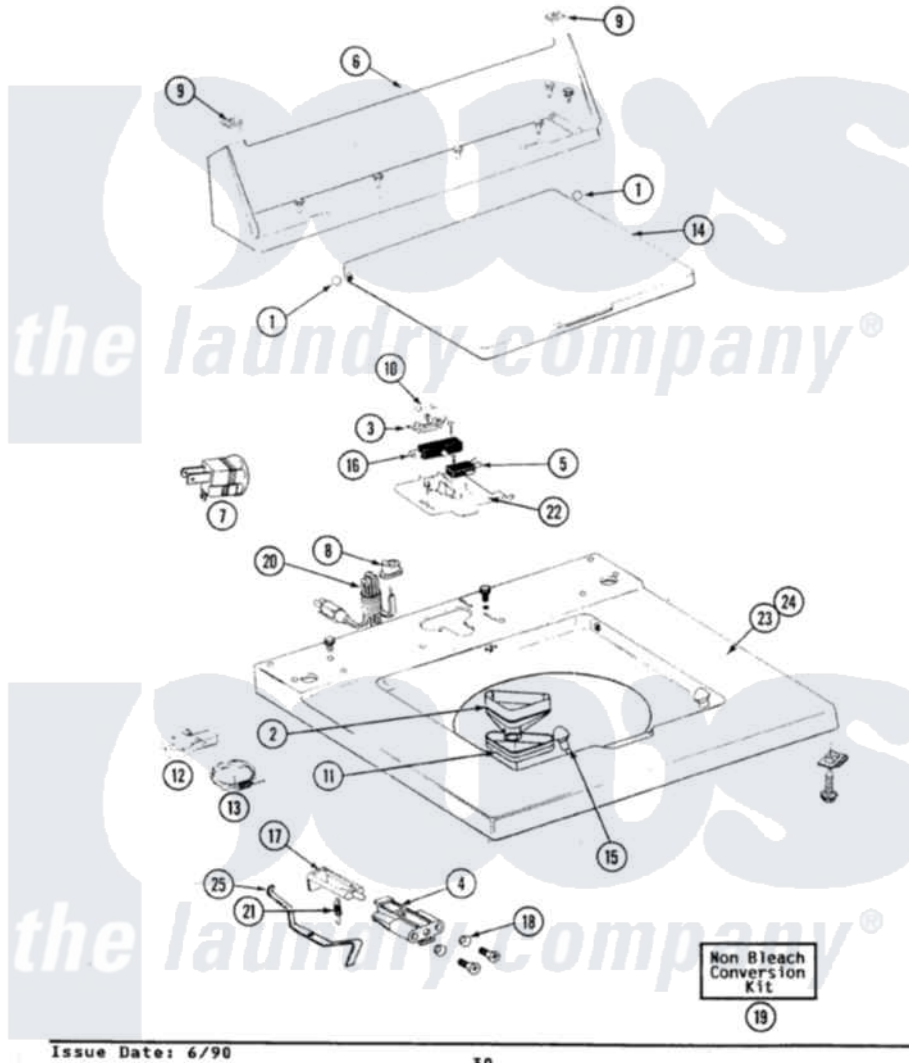

# Maytag LAT8240ABL 05 - TOP

SECTION: TOP COVER, CONSOLE & LID SWITCH  
 MODEL: ALL MODELS

Issue Date: 6/90

30

Maytag [Residential Maytag LAT8240ABL Washer Parts](#) Parts Diagram 05 - TOP  
 Click on the part number to view part

Item	Original Part Number	Replaced By	Status	Part Description
1	<a href="#">211726</a>			Hinge, Ball Lid
2	<a href="#">215578</a>			Bleach Inlet Almond
3	<a href="#">207167</a>			Block, Fuse
"	215705	<a href="#">Y311711</a>		Screw, Fuse Block
4	910182	<a href="#">25-7809</a>		Screw, No.6-20 1/2 Flthd Torx
"	214279	<a href="#">204968</a>		Plunger And Bracket Assembly--W
5	<a href="#">207166</a>			Switch, Check
"	<a href="#">22001352</a>			Screw, Check Switch
6	205635L		Not Available	CONSOLE (ALM)
"	211294	<a href="#">90767</a>		Screw, 8A X 3/8 HeX Washer Head Tapping
"	<a href="#">Y313559</a>			Screw
7	<a href="#">Y201808</a>			Converter
8	<a href="#">211881</a>			Grommet, Cord Part Not Used-Gas Models Only
9	<a href="#">215075</a>			Fastener, Control Panel To Console