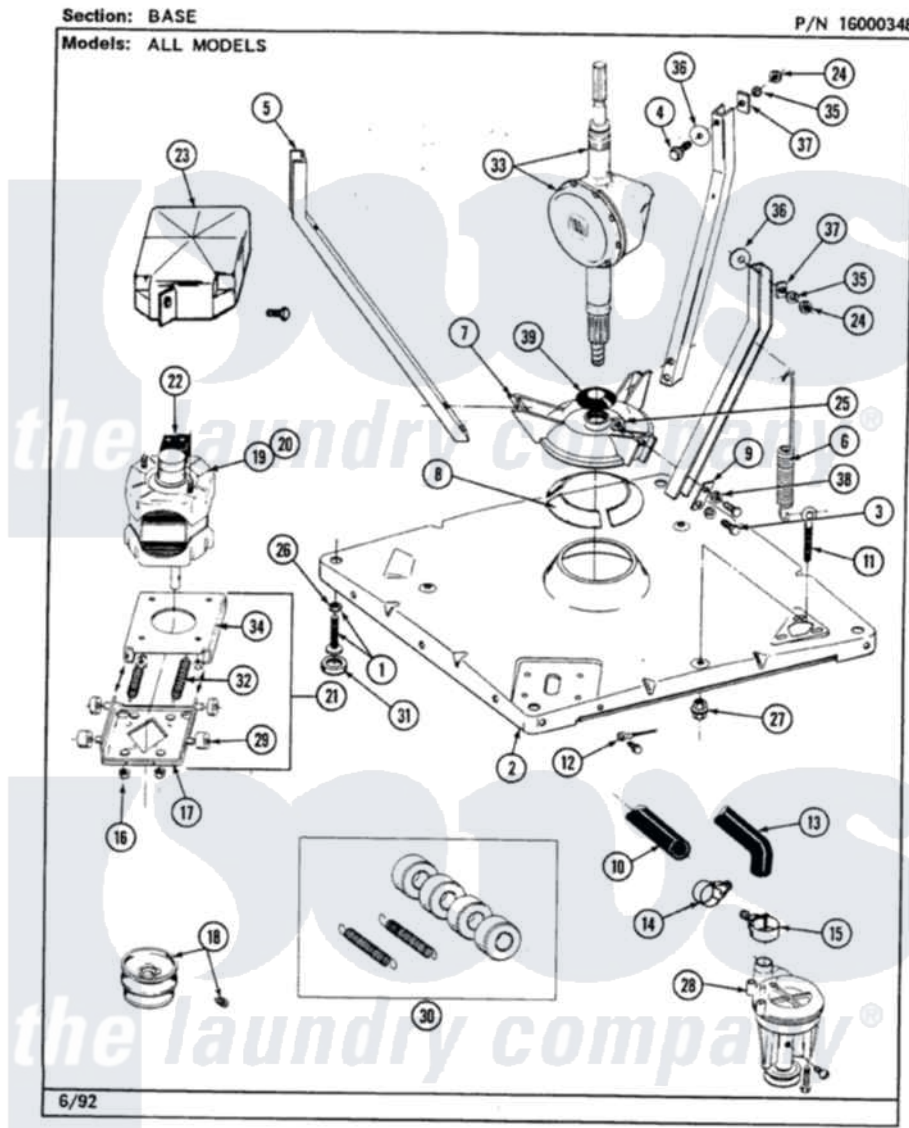

Maytag LAT8240ABW 01 - BASE

38

Maytag [Residential Maytag LAT8240ABW Washer Parts](#) Parts Diagram 01 - BASE
 Click on the part number to view part

Item	Original Part Number	Replaced By	Status	Part Description
1	Y302699	22003428		Leg, Adjustable
2	203274			Base With Damper Pads
3	Y015627			Screw- Hex
4	205254	W10175938		Bolt
"	200744	W10175939		Bolt
5	213100		Not Available	PART NOT USED
6	213054			Centering Spring - 3 Used
7	203725			Damper W/Bolt And Clip
8	203956			Damper Pad Kit
9	213073			Washer, Double Brace
10	214767	22001448		Hose, Pump
11	213120	216416		Bolt, Eye/Centering Spring
12	210186	3370225		Screw
"	204807			Ground Wire, Supp. Plte To Top Cover
13	Y212989			Hose, Outer Tub To Pump
14	200461	285655		Clamp, Hose

15	202574	3367052	Clamp, Hose
16	Y311426	3400029	Nut, Adapter Plate
17	205908		Motor Mount Assembly
18	200816	6-2008160	Pulley- MO
"	Y053241		Set Screw, Motor Pulley
19	201805	12002351	Motor-Drve
21	205999		Motor Mount Assembly
22	205134	Not Available	MOTOR EXTERNAL START SWITCH
"	205131		Switch, Motor External Start
"	205133	Not Available	(PROD. IDNo. 2-1664-8 & 2-5463)
"	206504		Motor External Start Switch
"	206505	Not Available	PROD. No.201664-15, & No.205463-3.
"	205132	Not Available	SWITCH, MOTOR EXTERNAL START No.201664-14,205463-4 & 201800-4
23	213121	3400111	Screw, 12-14 X 5/8
"	215098		Shield, Motor
24	Y052734		Nut, Carrage Bolts And Bracket
25	Y052785		Nut, Brace To Damper
26	210385		Lock Nut For Adjustable Leg
27	211949		Nut, Adjustment Eyebolt
28	202203	6-2022030	Pump As Pa
"	211880		Screw, HeX Head No.10 X 1/2 Inc
"	Y015408	22003235	Screw, Bearing Insert
29	204998	205000	Roller And Spring Kit 4+Spr
30	205000		Roller And Spring Kit 4+Spr
31	210684		Foot, Adjustable Leg
32	202718		Springs, Tension
33	206708	6-2097790	Transmison
34	214956		Motor Mount Assembly
35	Y054867		Washer, Lock
36	211100		Washer, Outer Tub
37	212979	Not Available	WASHER, TUB BRACE
38	911852	486009	Lockwasher
39	211028	22001586	Deflector, Water