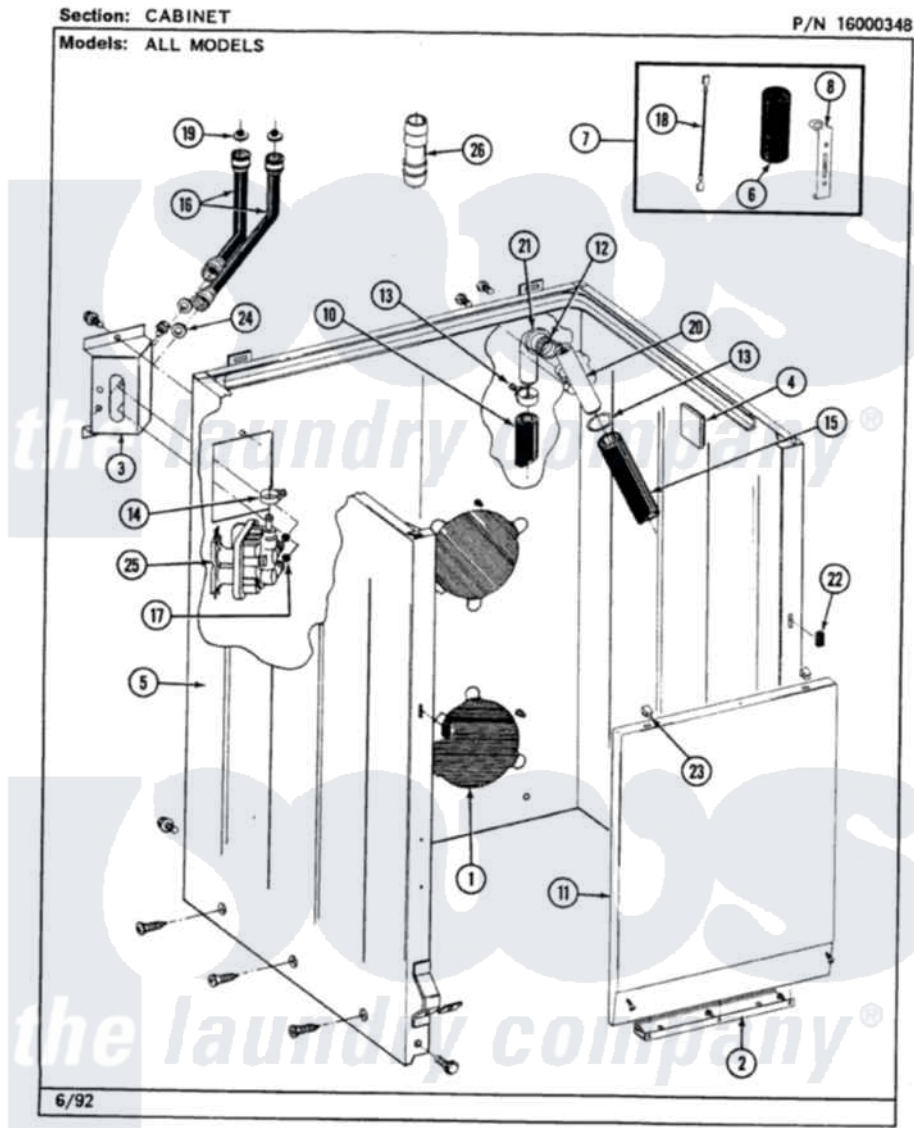

# Maytag LAT8240ABW 02 - CABINET

30

Maytag [Residential Maytag LAT8240ABW Washer Parts](#) Parts Diagram 02 - CABINET  
 Click on the part number to view part

Item	Original Part Number	Replaced By	Status	Part Description
1	211878		Not Available	PLATE, ACCESS
"	211294	<a href="#">90767</a>		Screw, 8A X 3/8 HeX Washer Head Tapping
2	<a href="#">213846</a>			Guard, Belt
"	211294	<a href="#">90767</a>		Screw, 8A X 3/8 HeX Washer Head Tapping
3	212276	<a href="#">W10116760</a>		Screw
"	214812	<a href="#">22002361</a>		Bracket, Water Valve
4	<a href="#">215058</a>			Pad, Cabinet Bumper
5	203319	<a href="#">22203319</a>		Cabinet
"	<a href="#">204439</a>			Screw And Fstner Assembly
"	213122	<a href="#">27001200</a>		Screw
"	213121	<a href="#">3400111</a>		Screw, 12-14 X 5/8
"	<a href="#">213007</a>			Xfor Cabinet See Cabinet, Back
6	<a href="#">Y200832</a>			Capacitor
7	<a href="#">206103</a>			Capacitor Kit