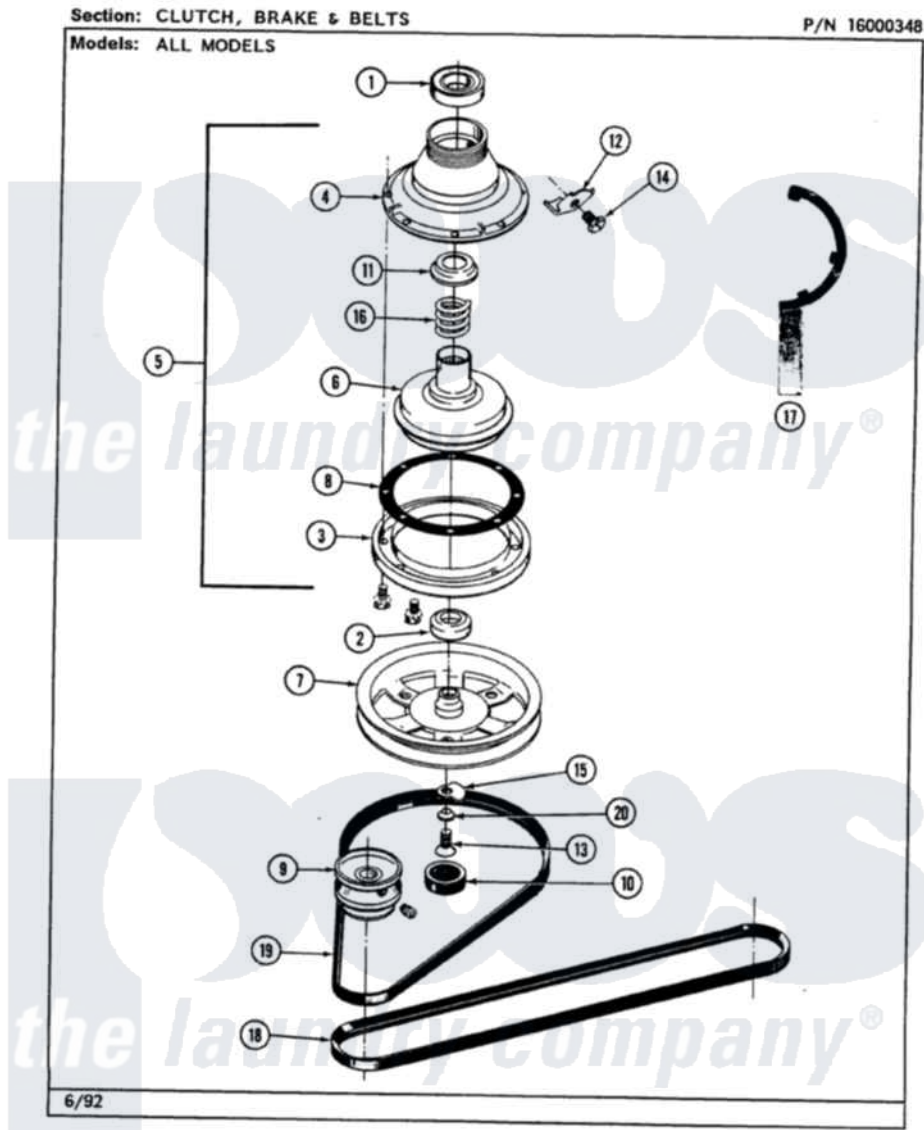

Maytag LAT8240ABW 03 - CLUTCH, BRAKE & BELTS

42

Maytag Residential Maytag LAT8240ABW Washer Parts Parts Diagram 03 - CLUTCH, BRAKE & BELTS
 Click on the part number to view part

Item	Original Part Number	Replaced By	Status	Part Description
1	Y200720	22003441		Bearing, Rear
2	200835			Bearing, Brake Rotor
3	211043	6-2011900		Brake Asse
"	211000			SCREW, BRAKE DRUM (HEX HEAD)
4	211045	6-2011900		Brake Asse
5	201190	6-2011900		Brake Asse
6	201126	6-2011900		Brake Asse
7	211059	6-2301530		Pulley
8	211042	6-2011900		Brake Asse
9	Y053241			Set Screw, Motor Pulley
"	200816	6-2008160		Pulley- MO
10	211038		Not Available	CAP, OIL RETAINER
11	211039	6-2011900		Brake Asse
12	213325			Clip, Retaining
13	211375	681582		Screw
14	213326			Bolt, Sems Retaining Clip

15	211089		Lug, Stop Pulley
16	211041	6-2011900	Brake Asse
17	Y038315	038315	Tool
18	211124		Part Not Used
19	211125		V Belt, Drive Pulley
20	211090	22003555	Washer, Stop Lug