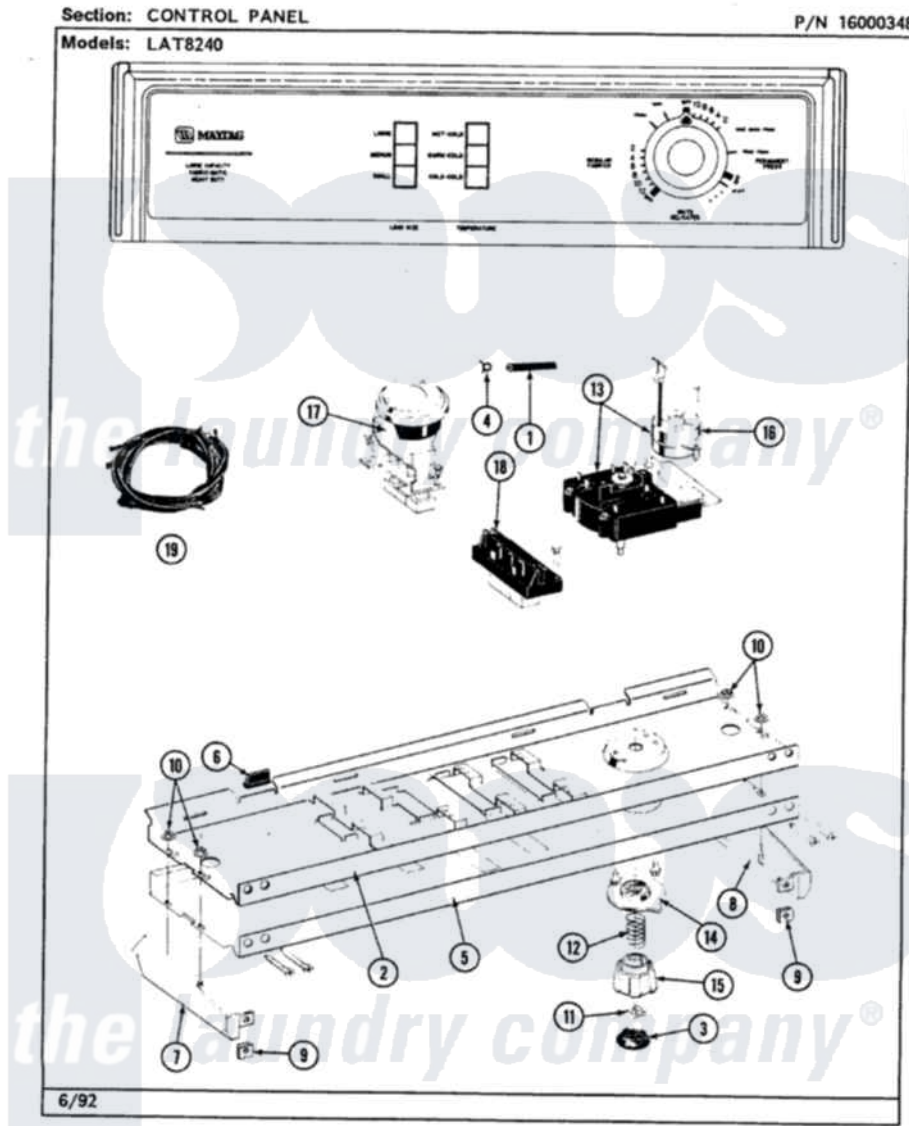

Maytag LAT8240ABW 04 - CONTROL PANEL

22

Maytag [Residential Maytag LAT8240ABW Washer Parts](#) Parts Diagram 04 - CONTROL PANEL
 Click on the part number to view part

Item	Original Part Number	Replaced By	Status	Part Description
1	212942	22001619		Tube, Water Level Switch
2	214818			Back Up Plate
"	210932			Screw, No.8 X 9/16 Ctsk Note: Screw, Inlet Duct
3	215821		Not Available	CAP, KNOB
4	410296	596669		Clamp, Manifold
5	207405			Control Panel
"	210932			Screw, No.8 X 9/16 Ctsk Note: Screw, Inlet Duct
6	214897			Pad, Control Panel
7	207215		Not Available	END CAP LH
8	207216		Not Available	END CAP RH
9	214894			Fastener, End Cap
10	214872			Palnut, End Cap Note: Nut, Lamp Holder
11	211605			Bezel, Timer Dial
12	211065			Spring, Index Wheel

13	213966	3400014	Screw
"	207377	Not Available	TIMER
14	215827	Not Available	TIMER DIAL SKIRT
15	215828		Knob, Timer
16	205033	22205033	Motor- Tim
17	207363	Not Available	3 LEVEL PRESSURE SWITCH
"	211168	W10139210	Screw, 8-18 X 5/16
18	213117	67006908	Screw, Ice Rack
"	207368	Not Available	TEMP CONTROL SWITCH - 3 BUTTON
19	207383		Wire Harness