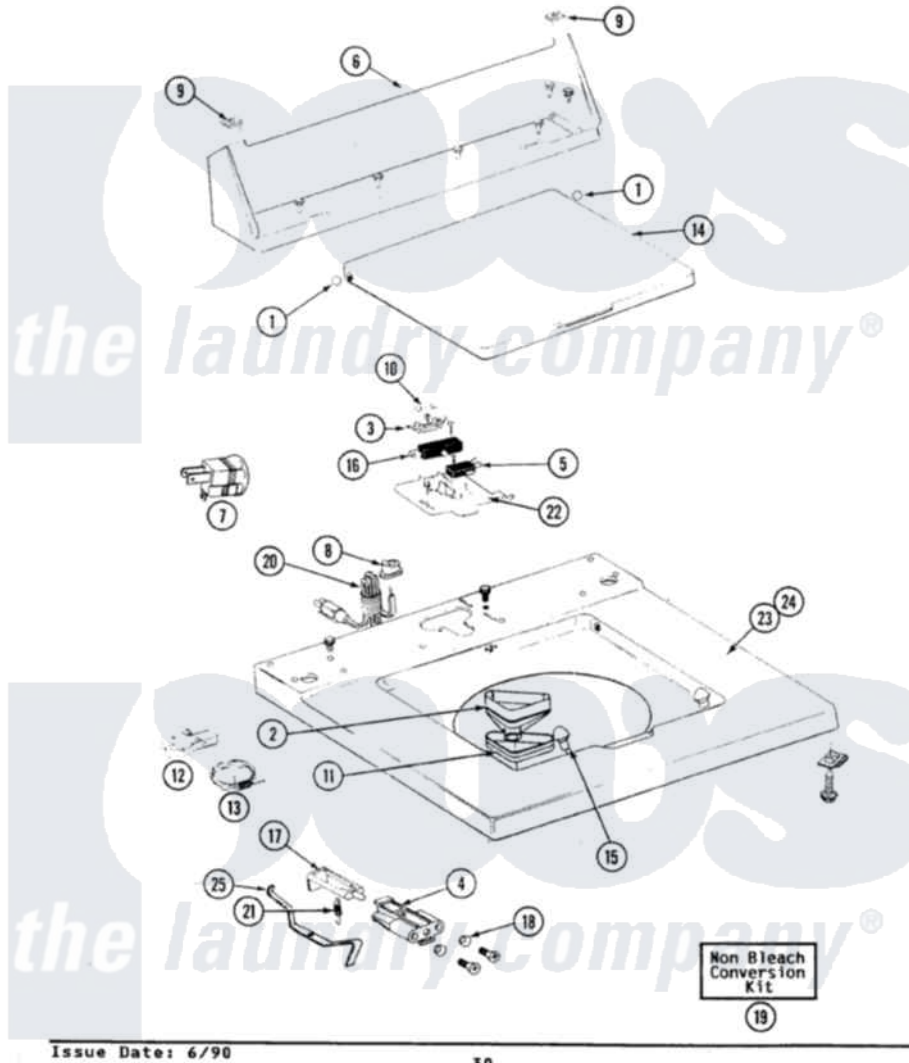

Maytag LAT8240ABW 05 - TOP

SECTION: TOP COVER, CONSOLE & LID SWITCH
 MODEL: ALL MODELS

Issue Date: 6/90

30

Maytag [Residential Maytag LAT8240ABW Washer Parts](#) Parts Diagram 05 - TOP
 Click on the part number to view part

Item	Original Part Number	Replaced By	Status	Part Description
1	211726			Hinge, Ball Lid
2	215577			Bleach Inlet White
3	207167			Block, Fuse
"	215705	Y311711		Screw, Fuse Block
4	910182	25-7809		Screw, No.6-20 1/2 Flthd Torx
"	214279	204968		Plunger And Bracket Assembly--W
5	207166			Switch, Check
"	22001352			Screw, Check Switch
6	205635			Console
"	211294	90767		Screw, 8A X 3/8 HeX Washer Head Tapping
"	Y313559			Screw
7	Y201808			Converter
8	211881			Grommet, Cord Part Not Used-Gas Models Only
9	215075			Fastener, Control Panel To Console

10	207168	22001682	Switch Assembly, Lid W/4amp Fuse
11	214436		Gasket
12	301548		Clamp, Ground Wire
13	311155		Ground Wire And Clamp
14	216073		LID (WHITE)
15	212716		Bumper, Lid
16	205415	279347	Switch-Lid
"	213501		Screw, No.6-20 X 1-1/8 Inch
17	215700	Not Available	LID SWITCH PLUNGER
18	211500		Washer, Bracket To Top Cover
19	205997		Non-Bleach Conversion Kit
20	204590		Cord, Power
"	210186	3370225	Screw
21	213720		Spring, Lid Switch
22	207159	489355	Screw, 8 X 1/2
"	Y215699	22001678	Bracket, Switch And Fuse
23	210186	3370225	Screw
"	204445		Screw And Fastener Assembly
24	210186	3370225	Screw
"	204445		Screw And Fastener Assembly
"	207172		Top Cover
25	215704		Lever, Unbalance