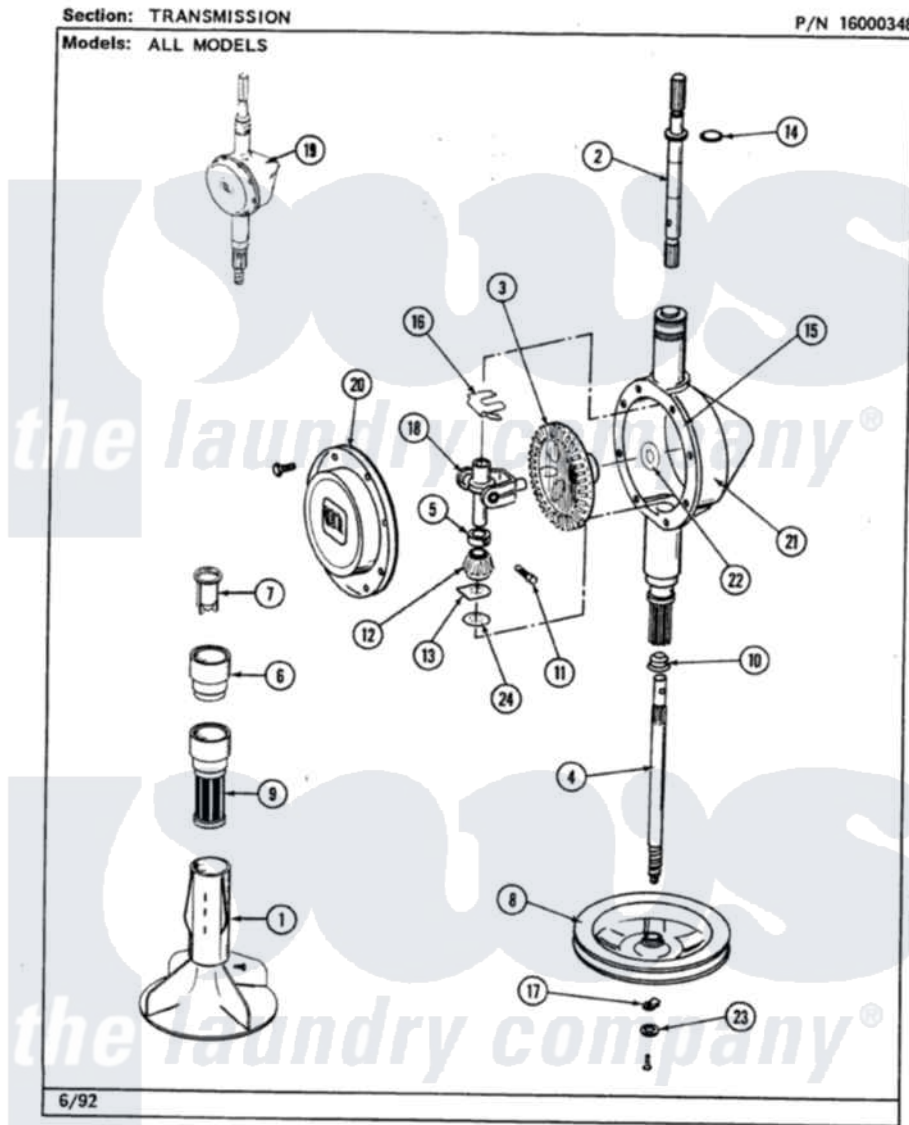

Maytag LAT8240ABW 06 - TRANSMISSION

36

Maytag [Residential Maytag LAT8240ABW Washer Parts](#) Parts Diagram 06 - TRANSMISSION
 Click on the part number to view part

Item	Original Part Number	Replaced By	Status	Part Description
1	207538			Agitator W/Lock Screw
"	206478		Not Available	SCREW & WASHER FOR AGITATOR
2	207153	6-2097820		Kit- Shaft
3	206713	6-2067130		Gear- Beve
4	215411	12001451		Ctr Shaft W/Collar Andkeeper-Sha
5	215415		Not Available	COLLAR, LOWER
8	211059	6-2301530		Pulley
9	Y207427			Lint Filter Shallow
10	206602	207843		Lip Seal Repair Kit
11	Y206629			Pin, Collar
12	215401	W10221114		Pinion
13	215395			Plate, Clutch
14	210690			Seal, Rubber
15	Y058700	675652		Adhesive
16	215581			Spring, Agitator Shaft

17	211089		Lug, Stop Pulley
"	211375	681582	Screw
18	206685	6-2066850	Yoke
19	206708	6-2097790	Transmison
20	206628		Cover, Transmission
"	215417	Not Available	SCREW, TRANSMISSION COVER
21	206625	6-2097790	Transmison
22	215394		Washer, Bevel Gear
23	211090	22003555	Washer, Stop Lug
24	211483	6-2114830	Washer- SP