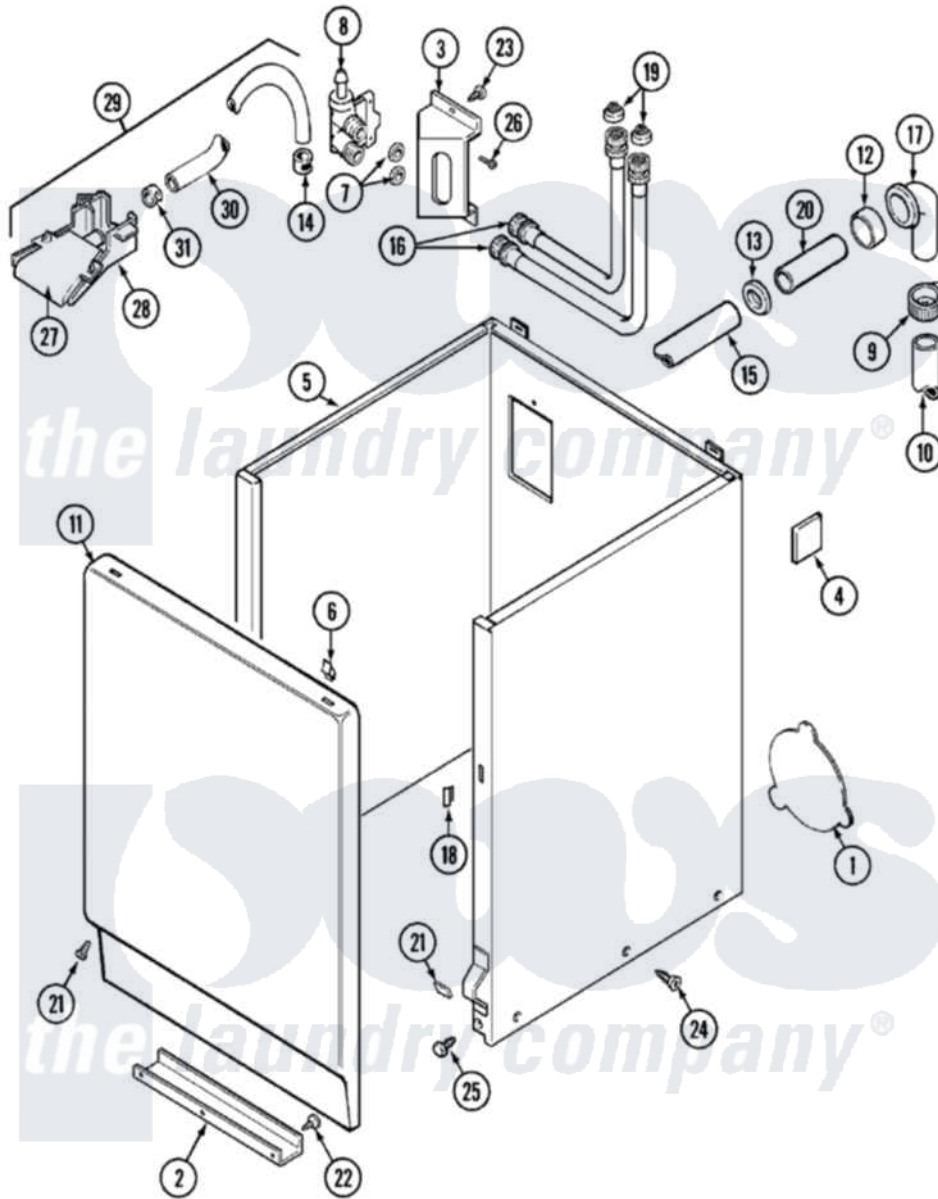

Maytag LAT8305AAE 02 - CABINET

Maytag [Residential Maytag LAT8305AAE Washer Parts](#) Parts Diagram 02 - CABINET
 Click on the part number to view part

Item	Original Part Number	Replaced By	Status	Part Description
1	211294	90767		Screw, 8A X 3/8 HeX Washer Head Tapping
"	211878		Not Available	PLATE, ACCESS
2	213846			Guard, Belt
3	214812	22002361		Bracket, Water Valve
4	215058			Pad, Cabinet Bumper
5	22001302	22004425		Cabinet White Aspack
6	212982	22001650		Fastener, Spring
7	Y013783			Washer, Inlet Hose
8	214337	96160		Screen
"	22001274			Valve, Water
9	200908	285655		Clamp, Hose
10	216017			Hose, Drain
"	Y059149			(7/8" I.D. CARTON OF 50 FT.)
11	33001221	22001817		Sheet, Sound Damper
"	216078		Not Available	PANEL, FRONT (WHT)

12	214765		Gasket, Siphon Break
13	202574	3367052	Clamp, Hose
14	216169	596669	Clamp, Manifold
15	214767	22001448	Hose, Pump
16	202860		Inlet Hose Assembly
17	Y216016	W10116738	Elbow
18	214376	22002331	Spacer, Front Panel
19	200961	12001413	Strainer And Washer Kit
20	Y014874		Screw, Idler Arm And Sleeve
"	206638		Siphon Break
21	204439		Screw And Fstner Assembly
22	211294	90767	Screw, 8A X 3/8 HeX Washer Head Tapping
23	212276	W10116760	Screw
24	213007		Xfor Cabinet See Cabinet, Back
25	213121	3400111	Screw, 12-14 X 5/8
"	213122	27001200	Screw
26	Y313561		Screw----NA
27	22001187		Injector
28	22001186		Injector
29	22001304		Water Injector Assembly
30	22001190		Hose, Injector
31	216170	489503	Clamp