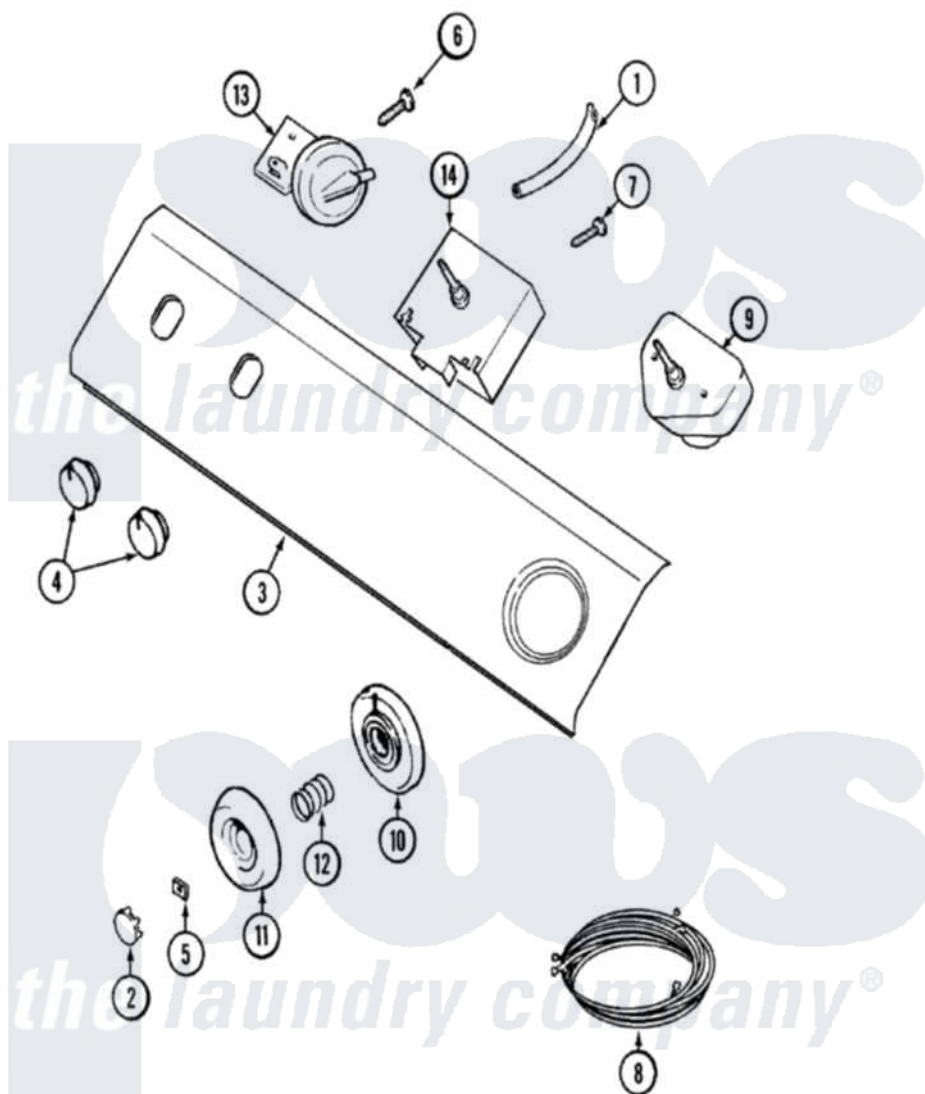

Maytag LAT8306AAE 04 - CONTROL PANEL

Maytag [Residential Maytag LAT8306AAE Washer Parts](#) Parts Diagram 04 - CONTROL PANEL

[Click on the part number to view part](#)

Item	Original Part Number	Replaced By	Status	Part Description
1	22001036	22001619		Tube, Water Level Switch
2	22001664			Timer Knob Insert/Cap
3	22001706		Not Available	PANEL, CONTROL (WHT)
4	22001663			Knob, Selector Switch
5	211605			Bezel, Timer Dial
6	22001662	8534058		Screw
7	22001661	3400094		Screw, 10-32 X 3/8
8	22001755		Not Available	WIRE HARNESS, MAIN
9	22001689			Timer
"	22002184			Timer
10	22001660			Dial Skirt - White
11	22001659			Timer Knob - Grey
12	211065			Spring, Index Wheel
13	22001656			5 Level Rotary Pressure Switch
14	22001655			Switch, Water Temp.