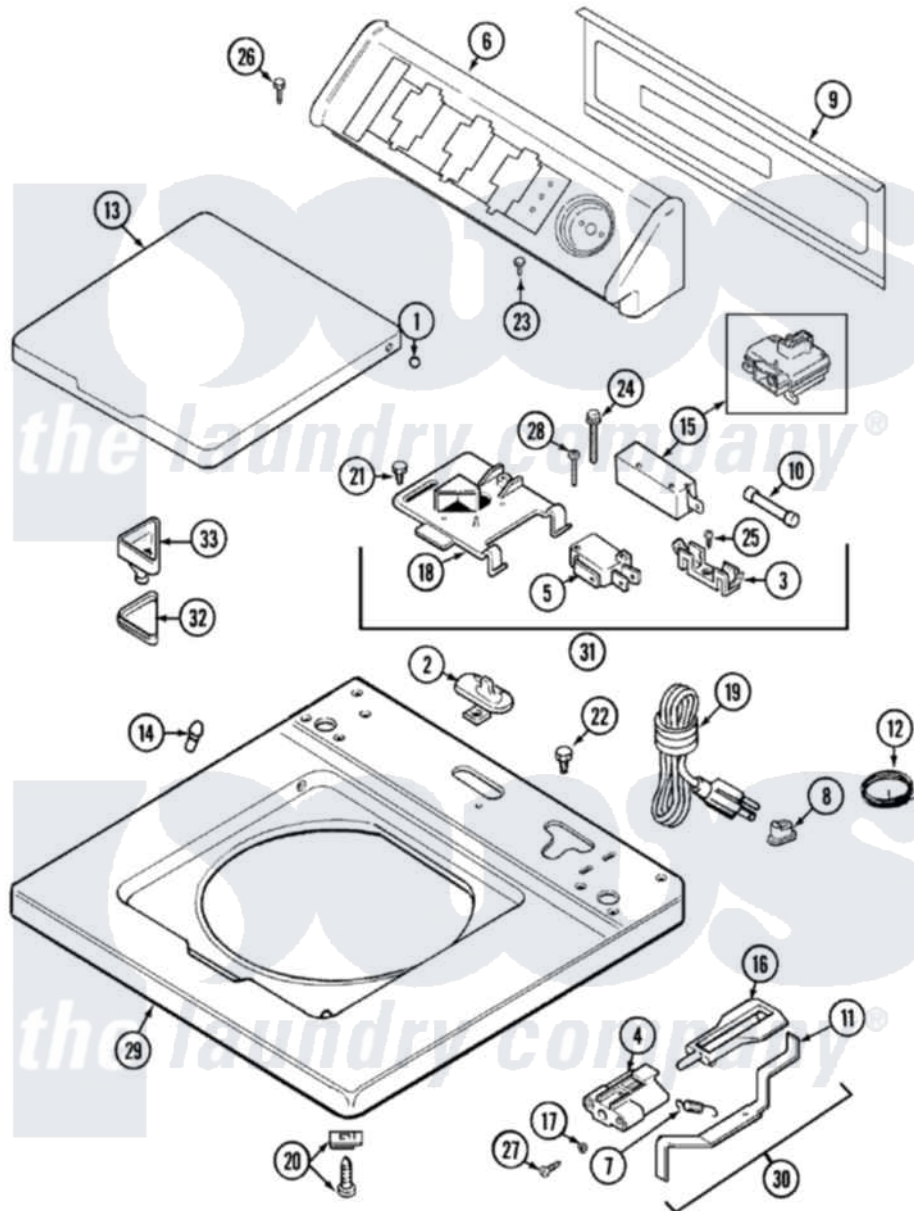

Maytag LAT8306AAE 05 - TOP

Maytag [Residential Maytag LAT8306AAE Washer Parts](#) Parts Diagram 05 - TOP
 Click on the part number to view part

Item	Original Part Number	Replaced By	Status	Part Description
1	211726			Hinge, Ball Lid
2	22001298			Cap, Top Cover
"	207159	489355		Screw, 8 X 1/2
3	W10124350		Not Available	NOT REQUIRED PART OR SEE NOTE
"	207167			Block, Fuse
4	22002135			Bracket, Unbalance
"	22001645		Not Available	BRACKET, UNBALANCE---NA
5	W10124350		Not Available	NOT REQUIRED PART OR SEE NOTE
"	207166			Switch, Check
6	22001670			Console
7	213720			Spring, Lid Switch
8	211881			Grommet, Cord Part Not Used-Gas Models Only
9	22001662	8534058		Screw
"	216423	3370225		Screw

"	22001814		Back Panel, Console
10	22001673	22001682	Switch Assembly, Lid W/4amp Fuse
"	W10124350		Not Available NOT REQUIRED PART OR SEE NOTE
11	22001672		Lever, Unbalance
"	22001968		Lever, Unbalance
12	22001654		Wire, Ground
"	Y705026	3370225	Screw
13	22001676	22001893	Lid
"	22001674	22001893	Lid
14	212716		Bumper, Lid
15	205415	279347	Switch-Lid
"	22001967	12001908	Switch-Lid
16	216255		Plunger, Lid Switch
17	211500		Washer, Bracket To Top Cover
18	22001678		Bracket, Switch And Fuse
"	W10124350		Not Available NOT REQUIRED PART OR SEE NOTE
19	208194	22003062	Cord, Power
20	22001402	214354	Screw, Top Cover To Cabnt.
21	207159	489355	Screw, 8 X 1/2
22	Y705026	3370225	Screw
23	216423	3370225	Screw
24	213501		Screw, No.6-20 X 1-1/8 Inch
25	Y311711		Screw, Fuse Block
26	216423	3370225	Screw
27	22001600	25-7809	Screw, No.6-20 1/2 Flthd Torx
28	22001352		Screw, Check Switch
29	22001781	22002145	Cover Assembly, Top
"	22002145		Cover Assembly, Top
30	22001969		Unbalance Lever Assembly
"	22001681		Unbalance Lever Assembly
31	22001682		Switch Assembly, Lid W/4amp Fuse
32	215374		Not Available GASKET FOR BLEACH CUP
33	22001006		Cup, Bleach