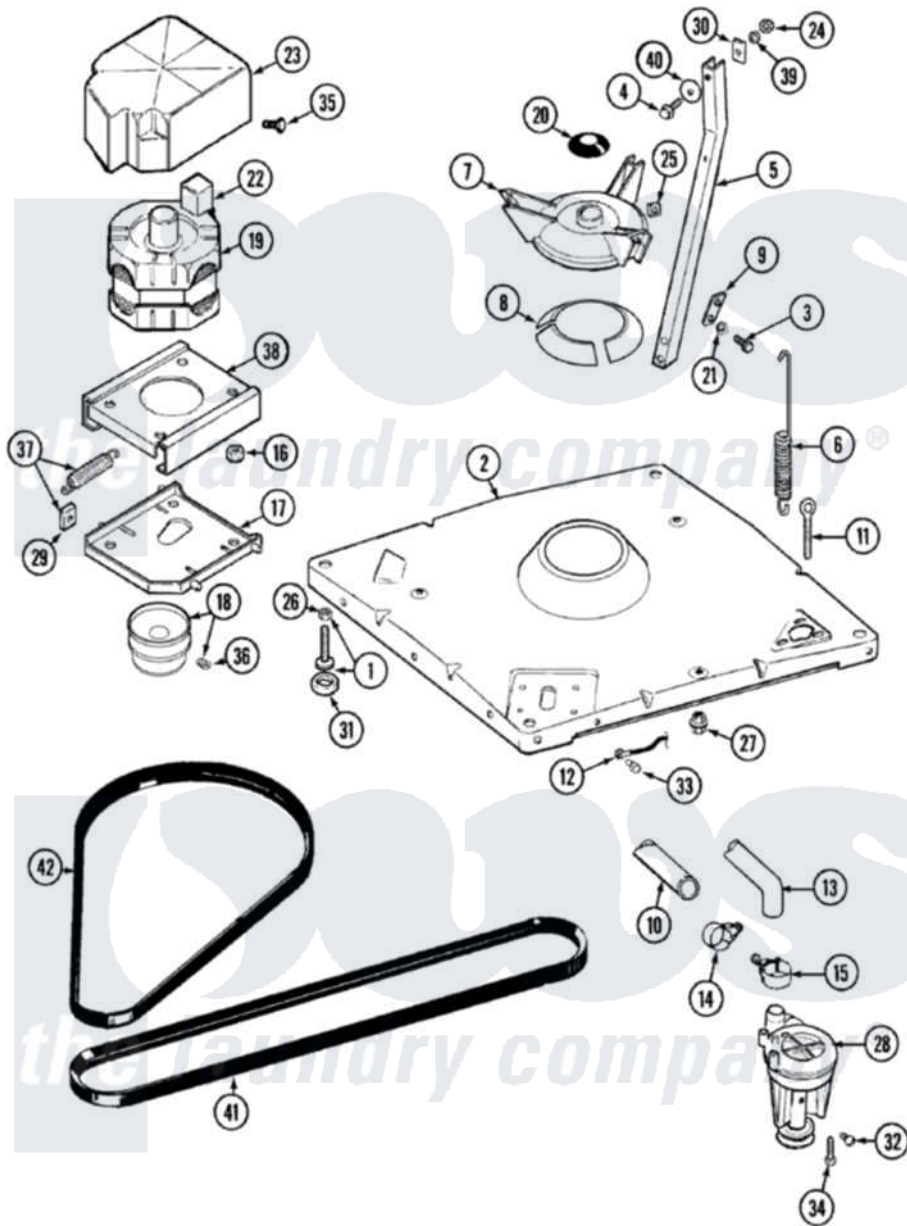

Maytag LAT8306AAM 01 - BASE

Maytag [Residential Maytag LAT8306AAM Washer Parts](#) Parts Diagram 01 - BASE
 Click on the part number to view part

Item	Original Part Number	Replaced By	Status	Part Description
1	Y302699	22003428		Leg, Adjustable
2	22001172	22002150		Base
3	Y015627			Screw- Hex
4	200744	W10175939		Bolt
"	205254	W10175938		Bolt
5	213053			Brace, Tub Part Not Used
6	22001300			Spring, Centering
7	203725			Damper W/Bolt And Clip
8	203956			Damper Pad Kit
9	213073			Washer, Double Brace
10	22001816			Hose, Drain
11	216416			Bolt, Eye/Centering Spring
12	901220			Ground Wire
13	213045			Hose, Outer Tub Part Not Used
14	22001820	285655		Clamp, Hose
15	22001640	285655		Clamp, Hose

16	Y311426	3400029	Nut, Adapter Plate
17	22001301		Mount, Motor Lower-Assembly
18	200816	6-2008160	Pulley- MO
19	201805	12002351	Motor-Drve
20	22001586		Deflector, Water
21	911852	486009	Lockwasher
22	206505	Not Available	PROD. No.201664-15, & No.205463-3.
"	205132	Not Available	SWITCH, MOTOR EXTERNAL START No.201664-14,205463- 4 & 201800-4
23	215098		Shield, Motor
24	Y052734		Nut, Carrage Bolts And Bracket
25	Y052785		Nut, Brace To Damper
26	210385		Lock Nut For Adjustable Leg
27	211949		Nut, Adjustment Eyebolt
28	202203	6-2022030	Pump As Pa
29	204998	205000	Roller And Spring Kit 4+Spr
30	212979	Not Available	WASHER, TUB BRACE
31	210684		Foot, Adjustable Leg
32	Y015408	22003235	Screw, Bearing Insert
33	Y705026	3370225	Screw
34	211880		Screw, HeX Head No.10 X 1/2 Inc
35	213121	3400111	Screw, 12-14 X 5/8
36	Y053241		Set Screw, Motor Pulley
37	205000		Roller And Spring Kit 4+Spr
38	214956		Motor Mount Assembly
39	Y054867		Washer, Lock
40	211100		Washer, Outer Tub
41	211124		Part Not Used
42	211125		V Belt, DriVe Pulley