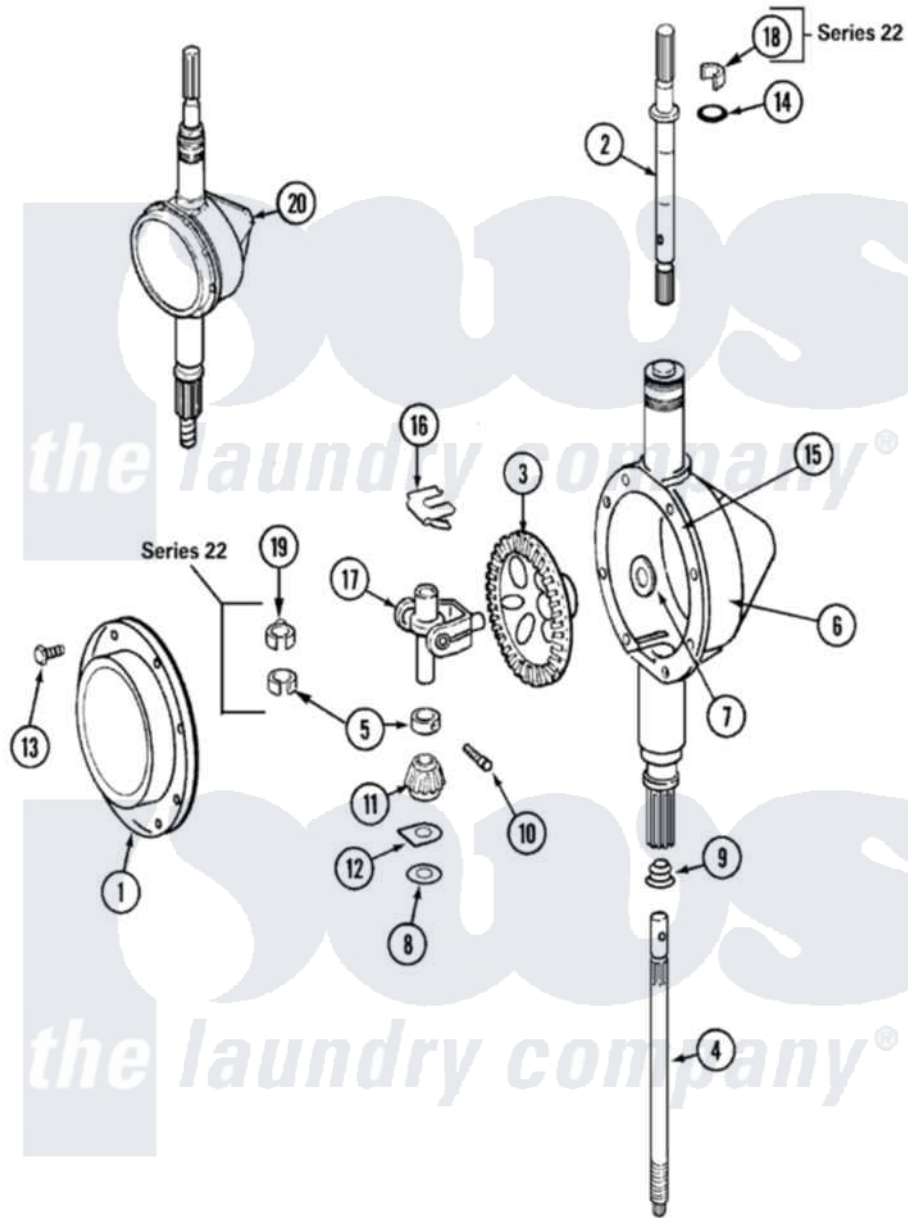

Maytag LAT8306AAM 06 - TRANSMISSION

Maytag [Residential Maytag LAT8306AAM Washer Parts](#) Parts Diagram 06 - TRANSMISSION
 Click on the part number to view part

Item	Original Part Number	Replaced By	Status	Part Description
1	206628			Cover, Transmission
2	22002415	6-2168983		Shaft- Agi
"	207153	6-2097820		Kit- Shaft
3	206713	6-2067130		Gear- Beve
4	22002342	6-2300050		Shaft- Cen
"	215410	12001450		Ctr Shaft W/Collar Andkeeper- Dp
5	22002353			Collar, Center Shaft
"	215415		Not Available	COLLAR, LOWER
6	22002416	6-2300100		Assembly-
"	206624	6-2097750		Trans Dee
7	215394			Washer, Bevel Gear
8	211483	6-2114830		Washer- SP
9	206602	207843		Lip Seal Repair Kit
10	Y206629			Pin, Collar
"	W10124350		Not Available	NOT REQUIRED PART OR SEE NOTE

11	215401	W10221114		Pinion
12	215395			Plate, Clutch
13	215417		Not Available	SCREW, TRANSMISSION COVER
"	215417		Not Available	SCREW, TRANSMISSION COVER
14	22002417			O-Ring AgitatOr Shaft
"	210690			Seal, Rubber
15	Y058700	675652		Adhesive
16	215581			Spring, Agitator Shaft
"	W10124350		Not Available	NOT REQUIRED PART OR SEE NOTE
17	206685	6-2066850		Yoke
18	22002340			Collar, Agitator Shaft
19	22002341			Collar, Lower Plastic Keeper
20	206707	6-2097750		Trans Dee
"	22002126	6-2097750		Trans Dee